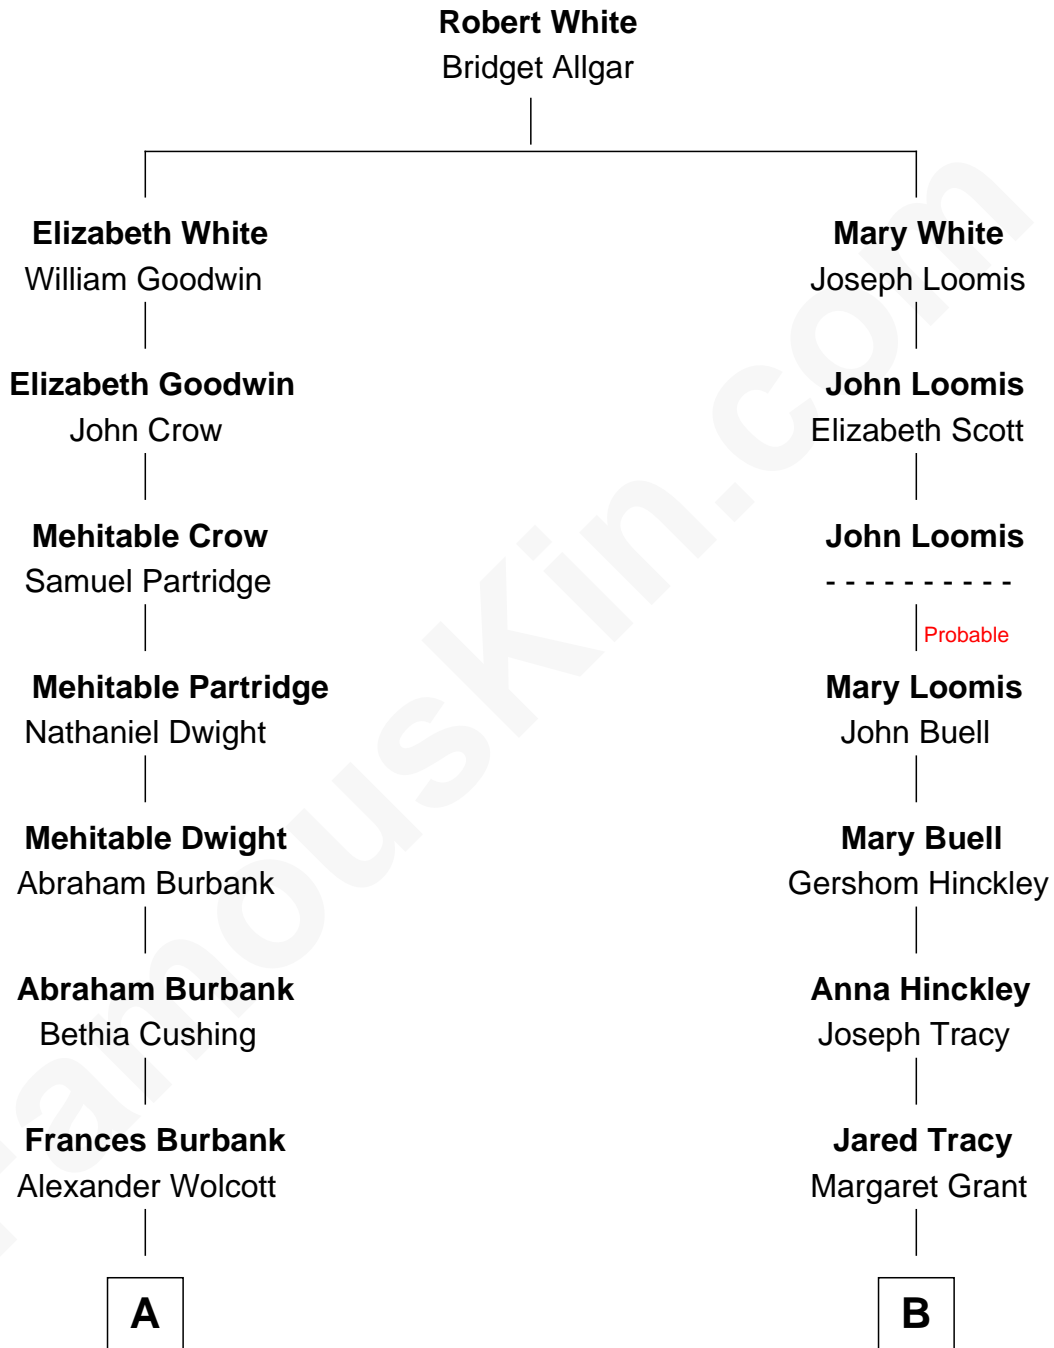

FamousKin.com Relationship Chart of

Juliette Gordon Low
Founder of the Girl Scouts

10th cousin of

J.P. Morgan, Jr.
American Banker and Philanthropist

A

Frances Wolcott
Arthur William Magill

Juliette Augusta Magill
John Harris Kinzie

Eleanor Lytle Kinzie
William Washington Gordon

Juliette Gordon Low
Founder of the Girl Scouts

B

William Gedney Tracy
Rachel Huntington

Charles F. Tracy
Louisa Kirkland

Frances Louisa Tracy
John Pierpont Morgan