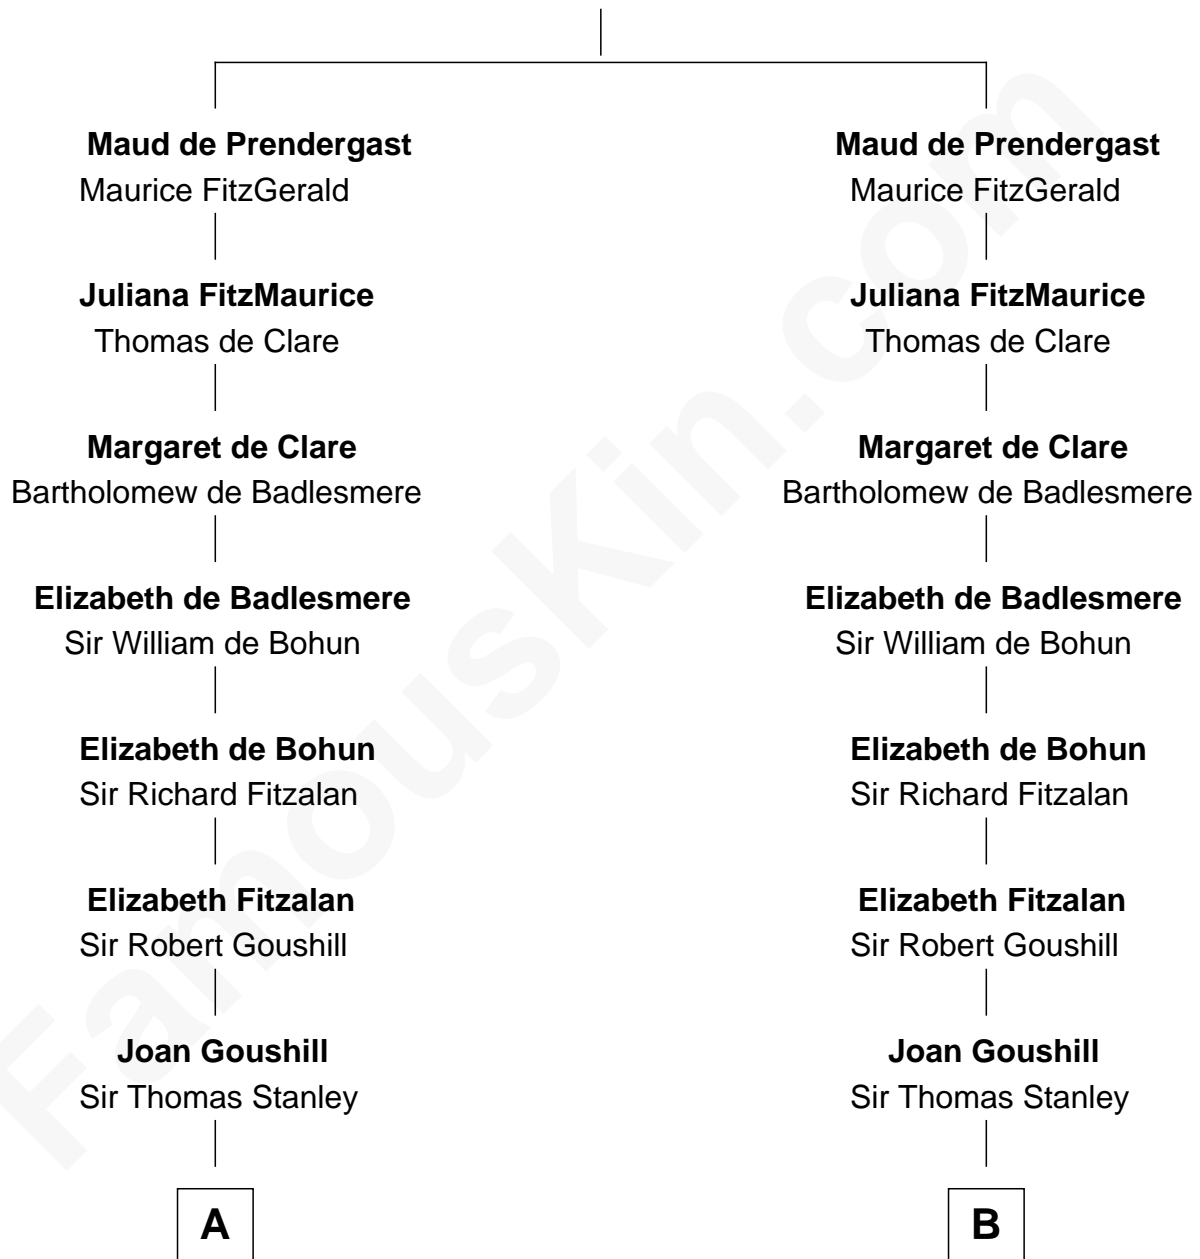

FamousKin.com Relationship Chart of

Juliette Gordon Low
Founder of the Girl Scouts

19th cousin 2 times removed of

Fitzhugh Lee
40th Governor of Virginia

Sir Gerald de Prendergast

C

Alexander Wolcott

Frances Burbank

Frances Wolcott

Arthur William Magill

Juliette Augusta Magill

John Harris Kinzie

Eleanor Lytle Kinzie

William Washington Gordon

Juliette Gordon Low

Founder of the Girl Scouts

D

Maj. Gen. Henry Lee

Anne Hill Carter

Sydney Smith Lee

Anna Maria Mason

Fitzhugh Lee

40th Governor of Virginia