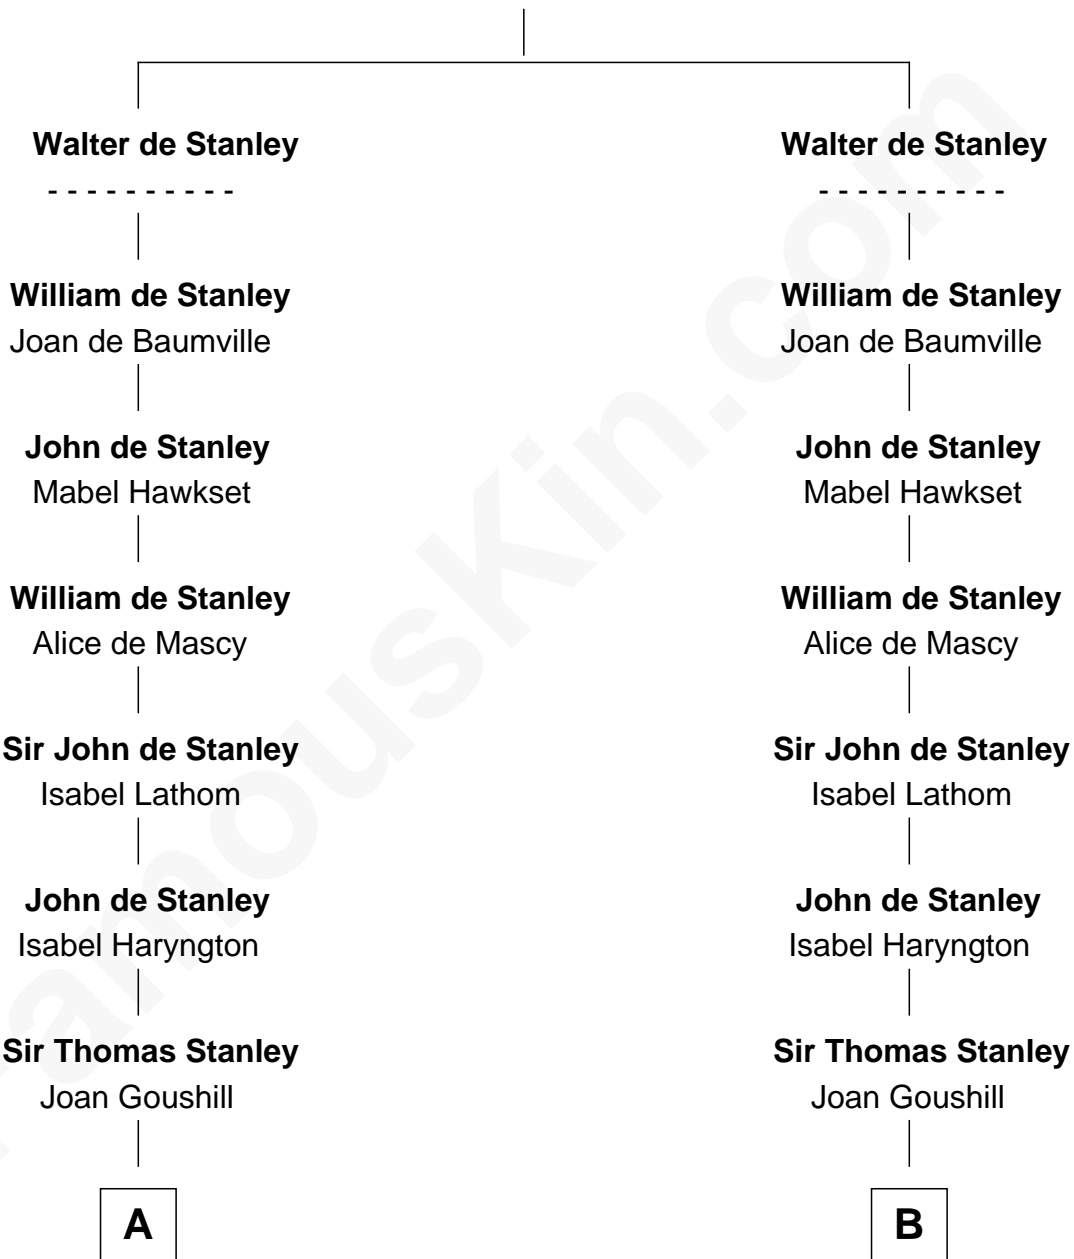

FamousKin.com Relationship Chart of

Juliette Gordon Low
Founder of the Girl Scouts

19th cousin 2 times removed of

Fitzhugh Lee
40th Governor of Virginia

William de Stanley

C

Alexander Wolcott

Frances Burbank

Frances Wolcott

Arthur William Magill

Juliette Augusta Magill

John Harris Kinzie

Eleanor Lytle Kinzie

William Washington Gordon

Juliette Gordon Low

Founder of the Girl Scouts