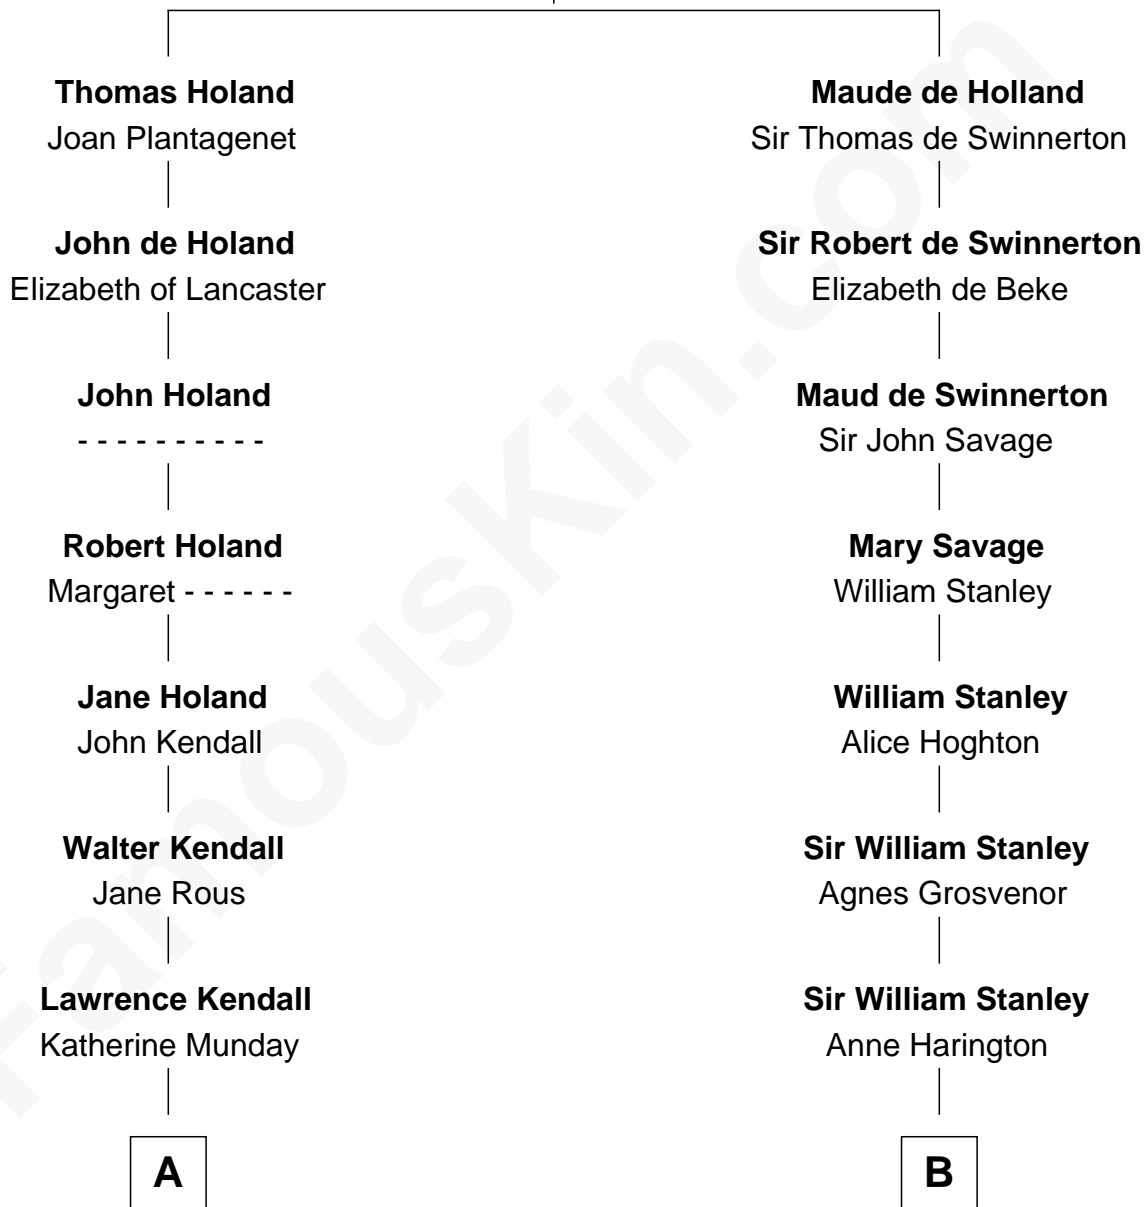

FamousKin.com Relationship Chart of

Juliette Gordon Low
Founder of the Girl Scouts

15th cousin 3 times removed of

Edward Lloyd V
13th Governor of Maryland

Sir Robert de Holland
Maude la Zouche

C

Eleanor Lytle Kinzie
William Washington Gordon

Juliette Gordon Low
Founder of the Girl Scouts

FamousKin.com