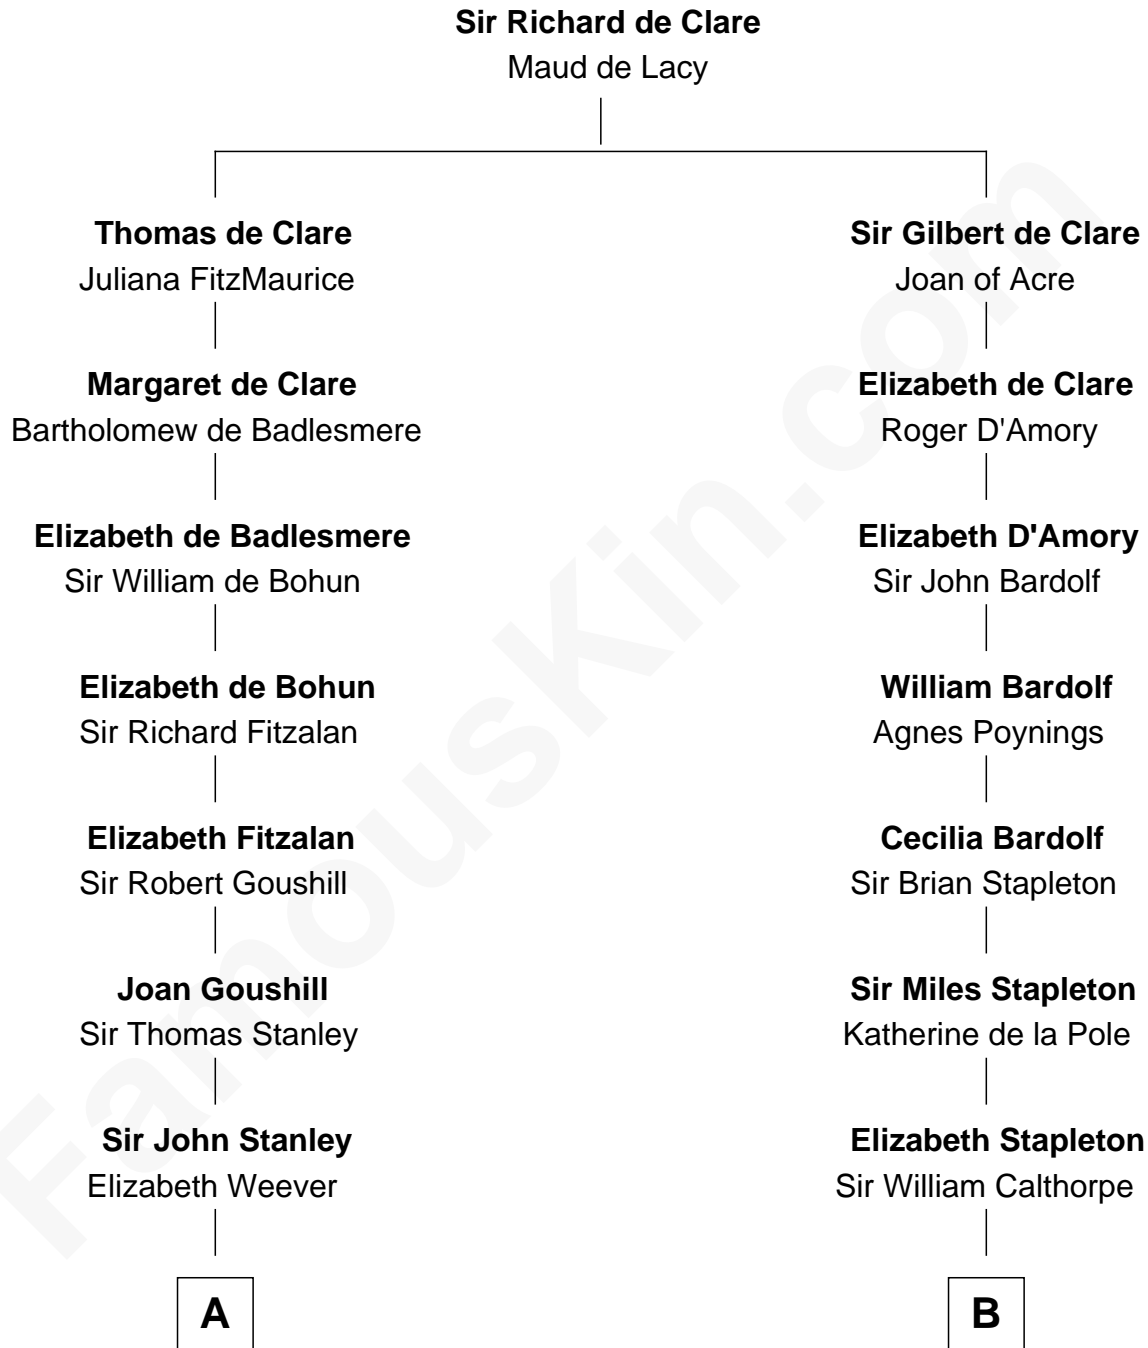

# FamousKin.com Relationship Chart of

**Juliette Gordon Low**  
*Founder of the Girl Scouts*

17th cousin 3 times removed of

**Charles Carnan Ridgely**  
*15th Governor of Maryland*

**C**

—  
**Frances Wolcott**  
Arthur William Magill

—  
**Juliette Augusta Magill**  
John Harris Kinzie

—  
**Eleanor Lytle Kinzie**  
William Washington Gordon

—  
**Juliette Gordon Low**  
*Founder of the Girl Scouts*

FamousKin.com