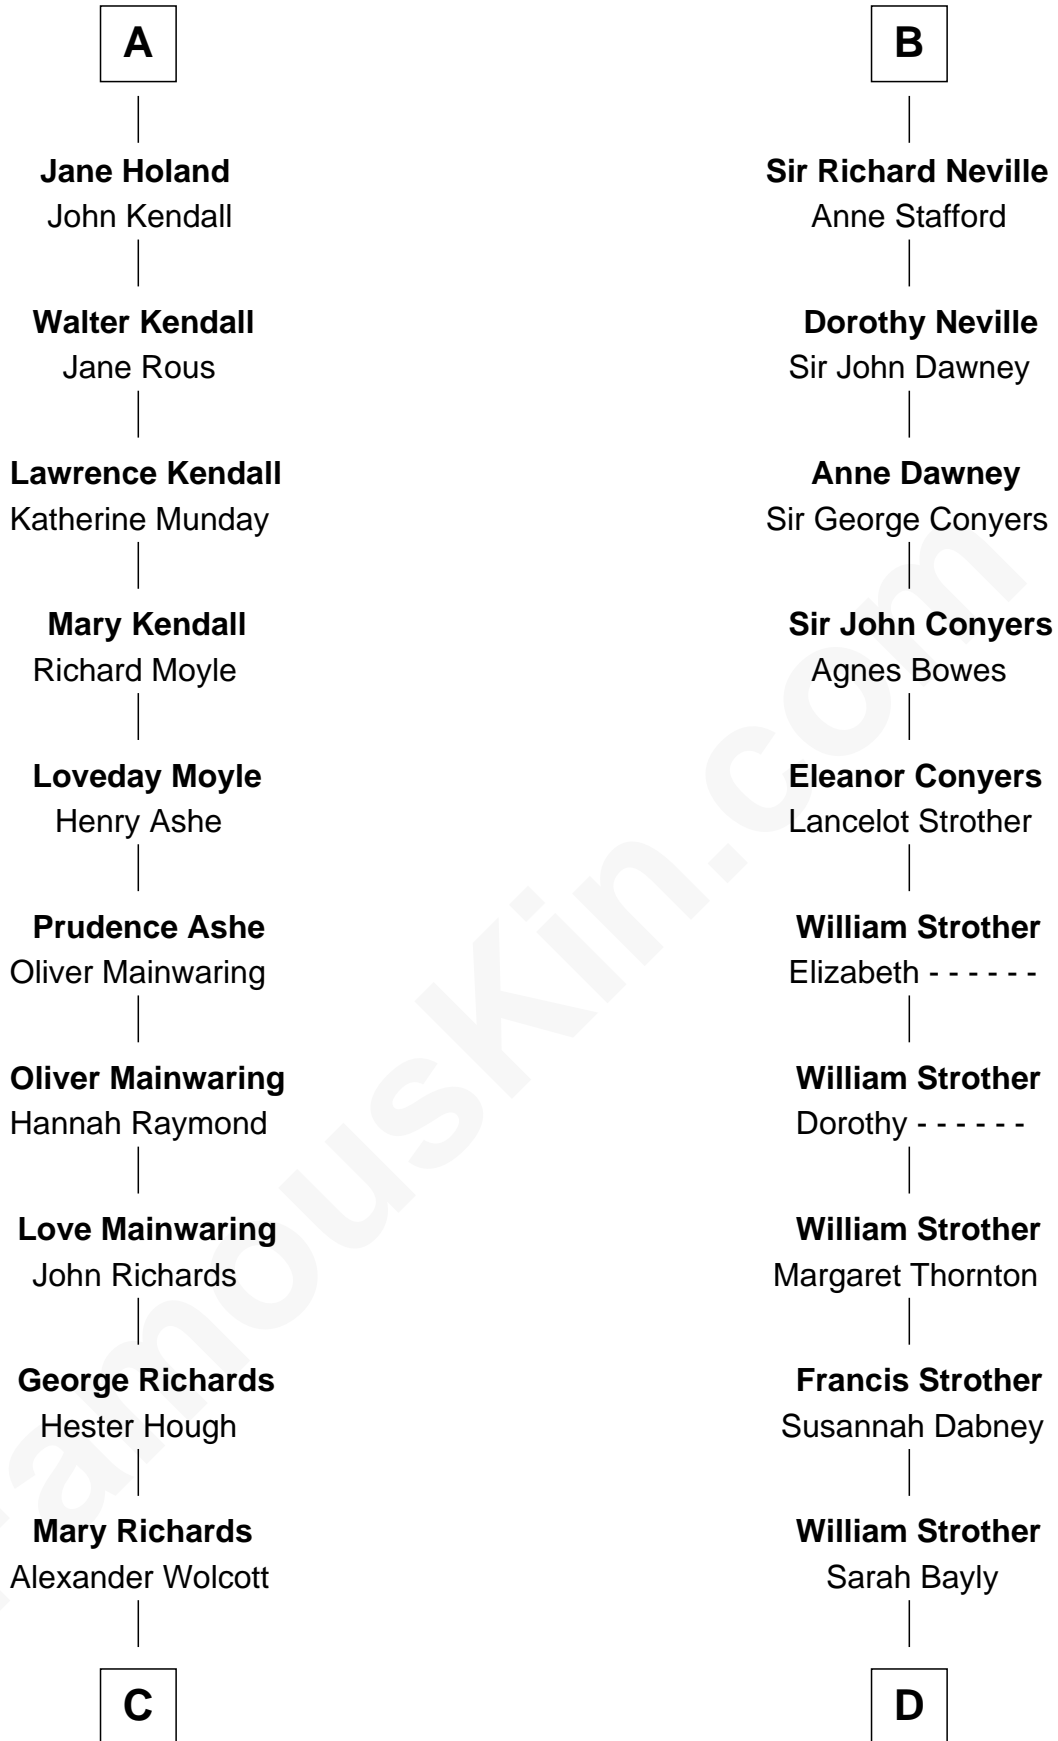

**FamousKin.com**  
**Relationship Chart of**  
**Juliette Gordon Low**  
*Founder of the Girl Scouts*

18th cousin 3 times removed of

**Zachary Taylor**  
*12th U.S. President*

**C**

**Alexander Wolcott**

Frances Burbank

**Frances Wolcott**

Arthur William Magill

**Juliette Augusta Magill**

John Harris Kinzie

**Eleanor Lytle Kinzie**

William Washington Gordon

**Juliette Gordon Low**

*Founder of the Girl Scouts*

**D**

**Sarah Dabney Strother**

Col. Richard Taylor

**Zachary Taylor**

*12th U.S. President*

FamousKin.com