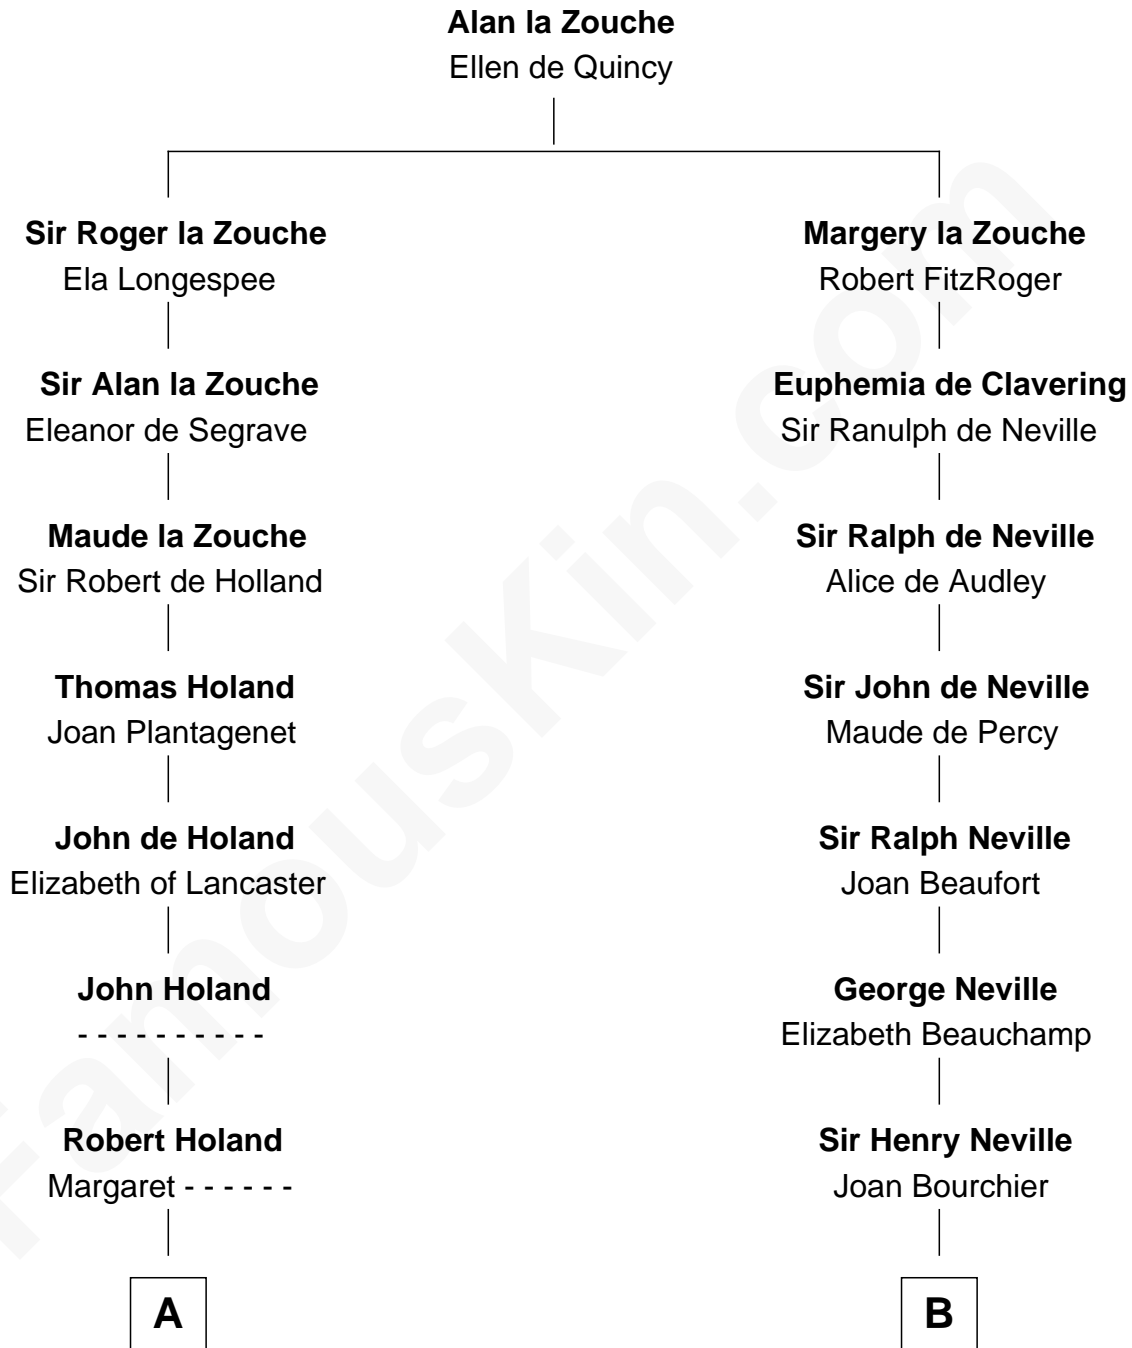

**FamousKin.com**  
**Relationship Chart of**  
**Juliette Gordon Low**  
*Founder of the Girl Scouts*

18th cousin 3 times removed of

**Zachary Taylor**  
*12th U.S. President*

**C**

**Alexander Wolcott**

Frances Burbank

**Frances Wolcott**

Arthur William Magill

**Juliette Augusta Magill**

John Harris Kinzie

**Eleanor Lytle Kinzie**

William Washington Gordon

**Juliette Gordon Low**

*Founder of the Girl Scouts*

**D**

**Sarah Dabney Strother**

Col. Richard Taylor

**Zachary Taylor**

*12th U.S. President*

FamousKin.com