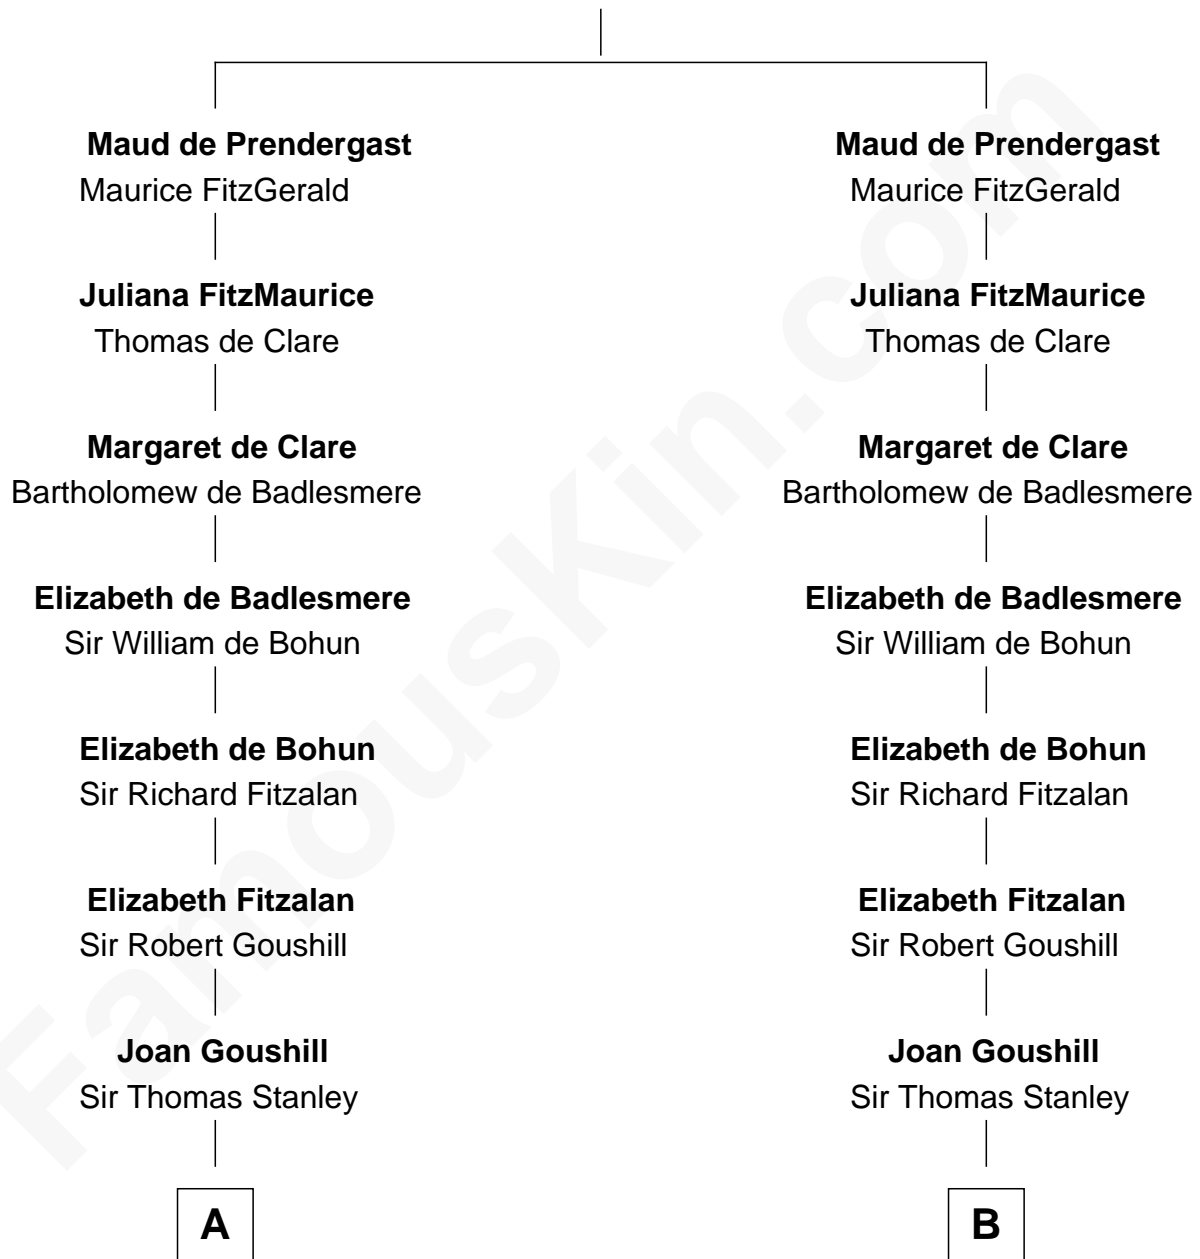

FamousKin.com Relationship Chart of

Juliette Gordon Low
Founder of the Girl Scouts

19th cousin 2 times removed of

Zachary Taylor
12th U.S. President

Sir Gerald de Prendergast

C

Alexander Wolcott

Frances Burbank

Frances Wolcott

Arthur William Magill

Juliette Augusta Magill

John Harris Kinzie

Eleanor Lytle Kinzie

William Washington Gordon

Juliette Gordon Low

Founder of the Girl Scouts

D

William Strother

Sarah Bayly

Sarah Dabney Strother

Col. Richard Taylor

Zachary Taylor

12th U.S. President

FamousKin.com