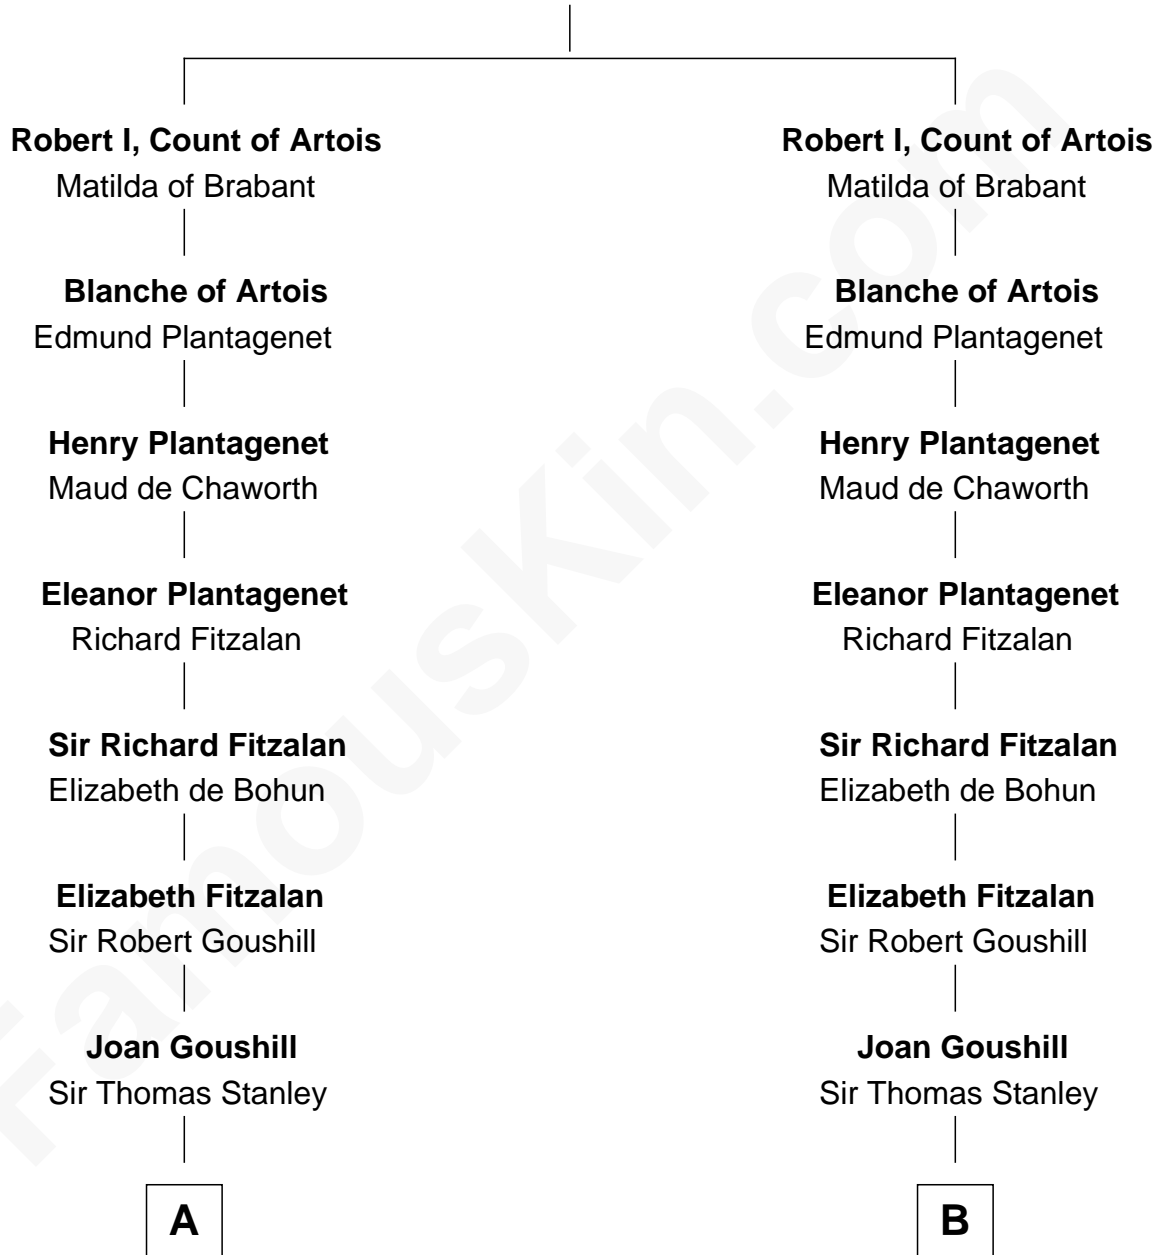

**FamousKin.com**  
**Relationship Chart of**  
**Juliette Gordon Low**  
*Founder of the Girl Scouts*

19th cousin 2 times removed of

**Zachary Taylor**  
*12th U.S. President*

**Louis VIII, King of France**  
 Blanche of Castile

**C**

**Alexander Wolcott**

Frances Burbank

**Frances Wolcott**

Arthur William Magill

**Juliette Augusta Magill**

John Harris Kinzie

**Eleanor Lytle Kinzie**

William Washington Gordon

**Juliette Gordon Low**

*Founder of the Girl Scouts*

**D**

**William Strother**

Sarah Bayly

**Sarah Dabney Strother**

Col. Richard Taylor

**Zachary Taylor**

*12th U.S. President*

FamousKin.com