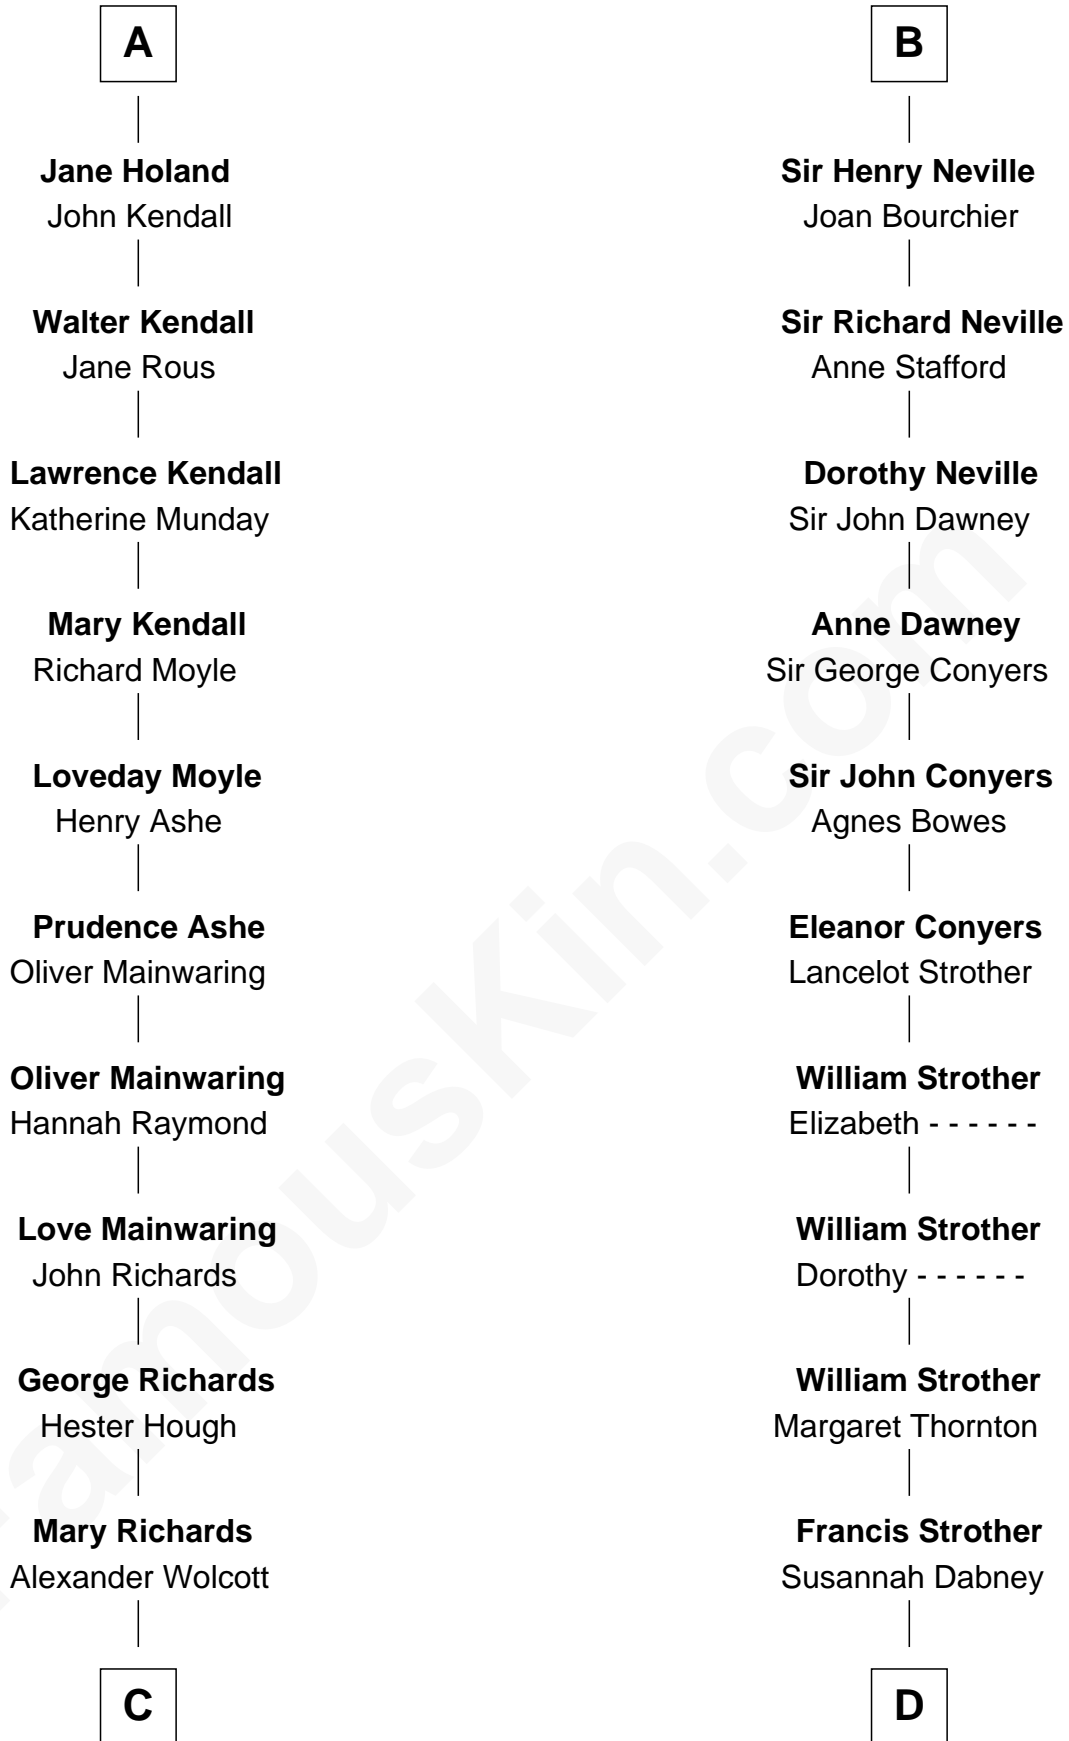

FamousKin.com Relationship Chart of

Juliette Gordon Low
Founder of the Girl Scouts

19th cousin 2 times removed of

Zachary Taylor
12th U.S. President

C

Alexander Wolcott

Frances Burbank

Frances Wolcott

Arthur William Magill

Juliette Augusta Magill

John Harris Kinzie

Eleanor Lytle Kinzie

William Washington Gordon

Juliette Gordon Low

Founder of the Girl Scouts

D

William Strother

Sarah Bayly

Sarah Dabney Strother

Col. Richard Taylor

Zachary Taylor

12th U.S. President

FamousKin.com