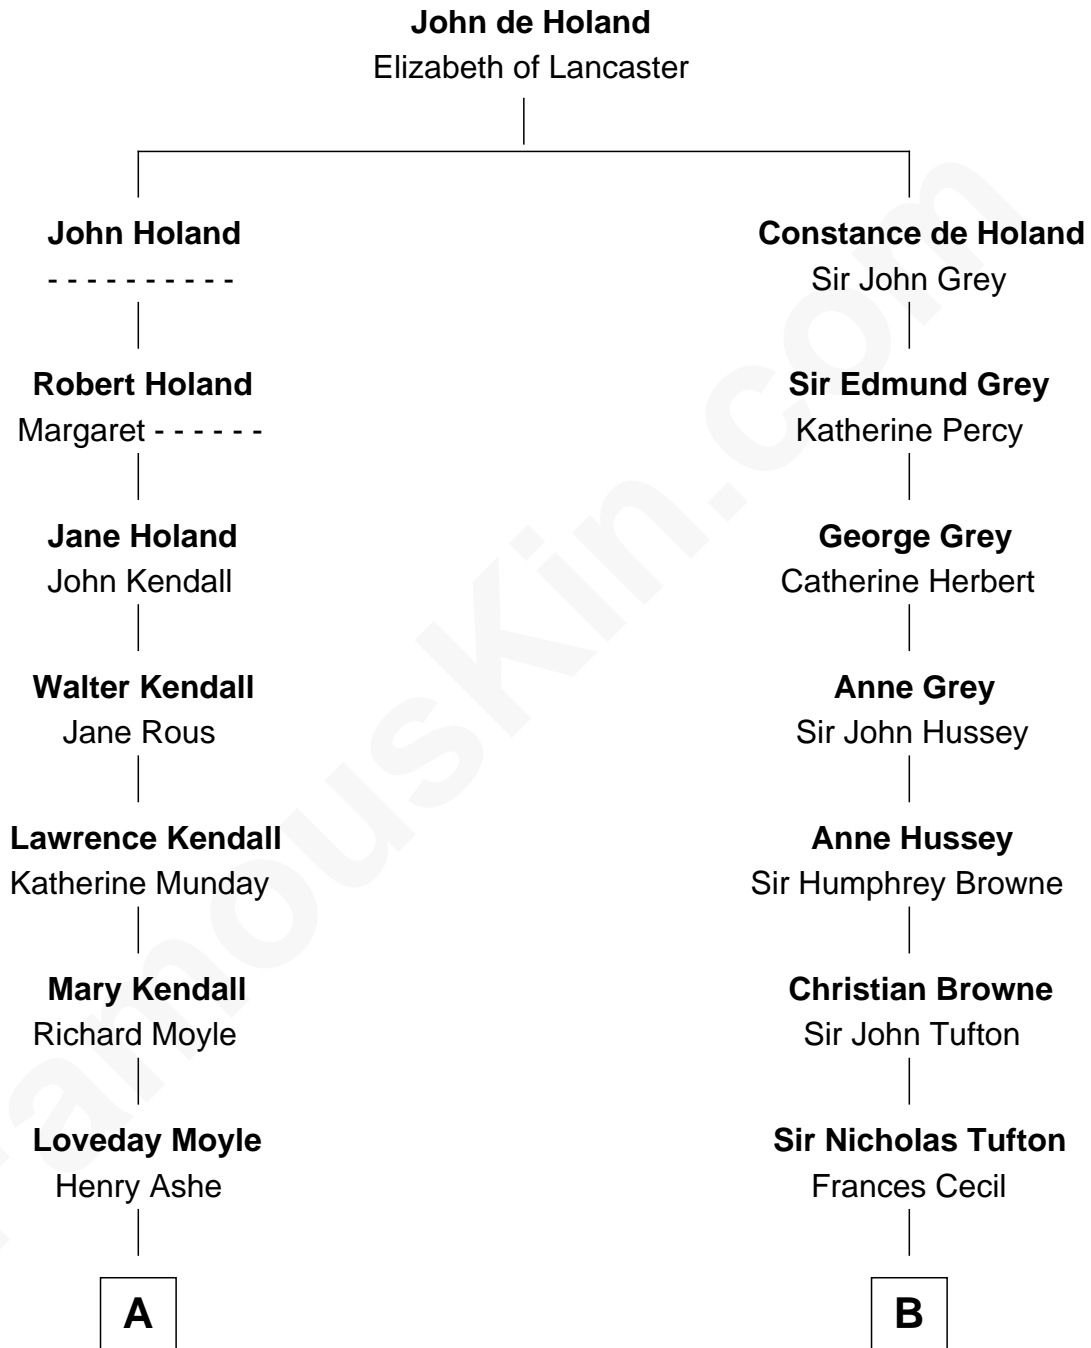

FamousKin.com Relationship Chart of

Juliette Gordon Low
Founder of the Girl Scouts

16th cousin 2 times removed of

Kit Harington
TV Actor - "Game of Thrones"

C

Sir David Richard Harington

Deborah Jane Catesby

Kit Harington

TV Actor - "Game of Thrones"

FamousKin.com