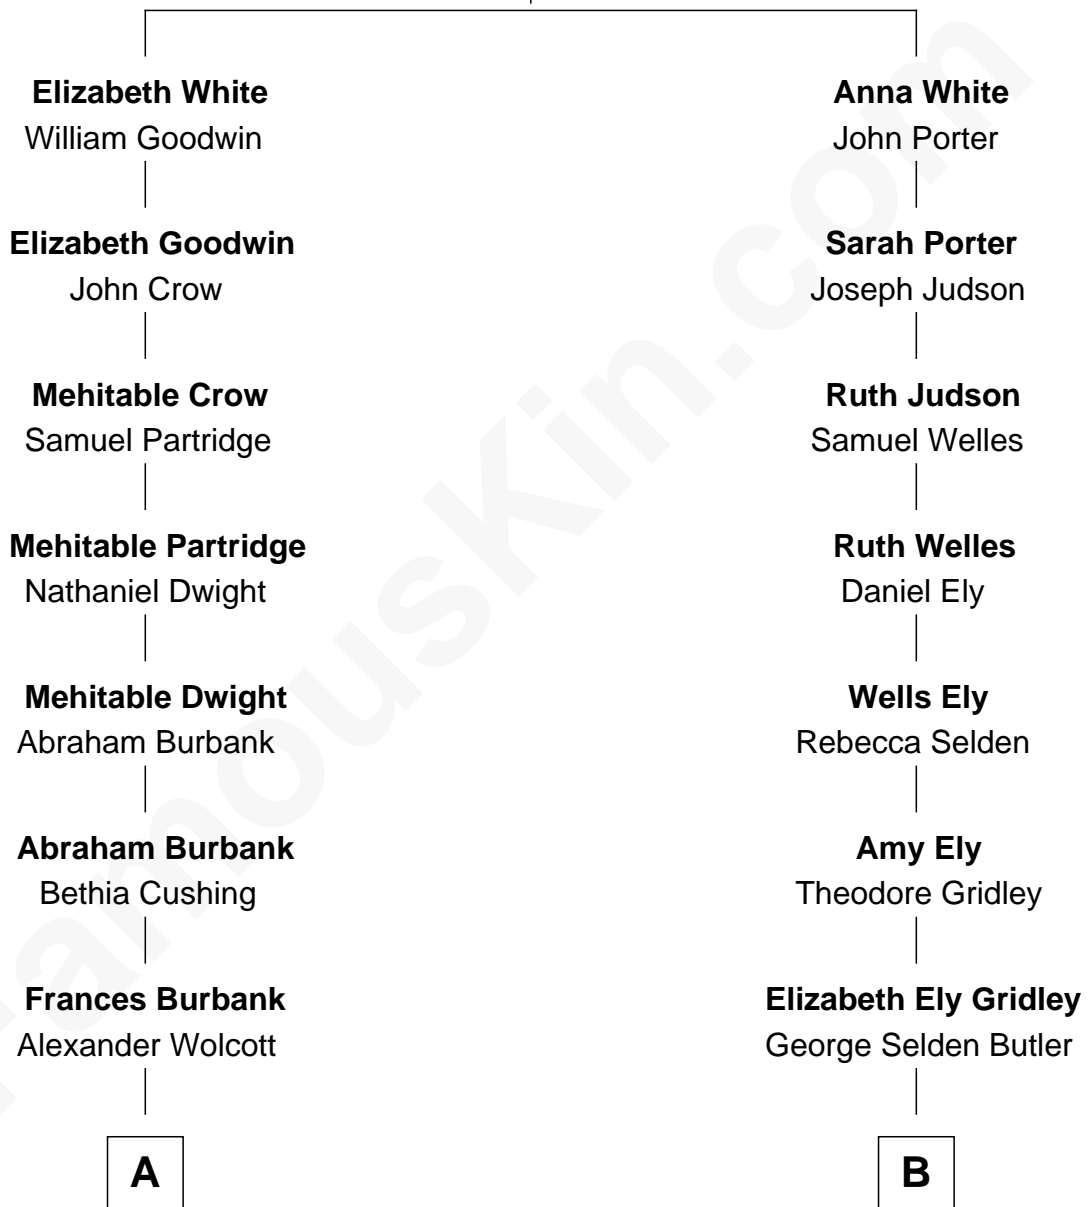

FamousKin.com Relationship Chart of

Juliette Gordon Low
Founder of the Girl Scouts

10th cousin of

Gerald Ford
38th U.S. President

Robert White
Bridget Allgar

A

Frances Wolcott
Arthur William Magill

Juliette Augusta Magill
John Harris Kinzie

Eleanor Lytle Kinzie
William Washington Gordon

Juliette Gordon Low
Founder of the Girl Scouts

B

Amy Gridley Butler
George Manney Ayer

Adele Augusta Ayer
Levi Addison Gardner

Dorothy Ayer Gardner
Leslie Lynch King

Gerald Ford
38th U.S. President