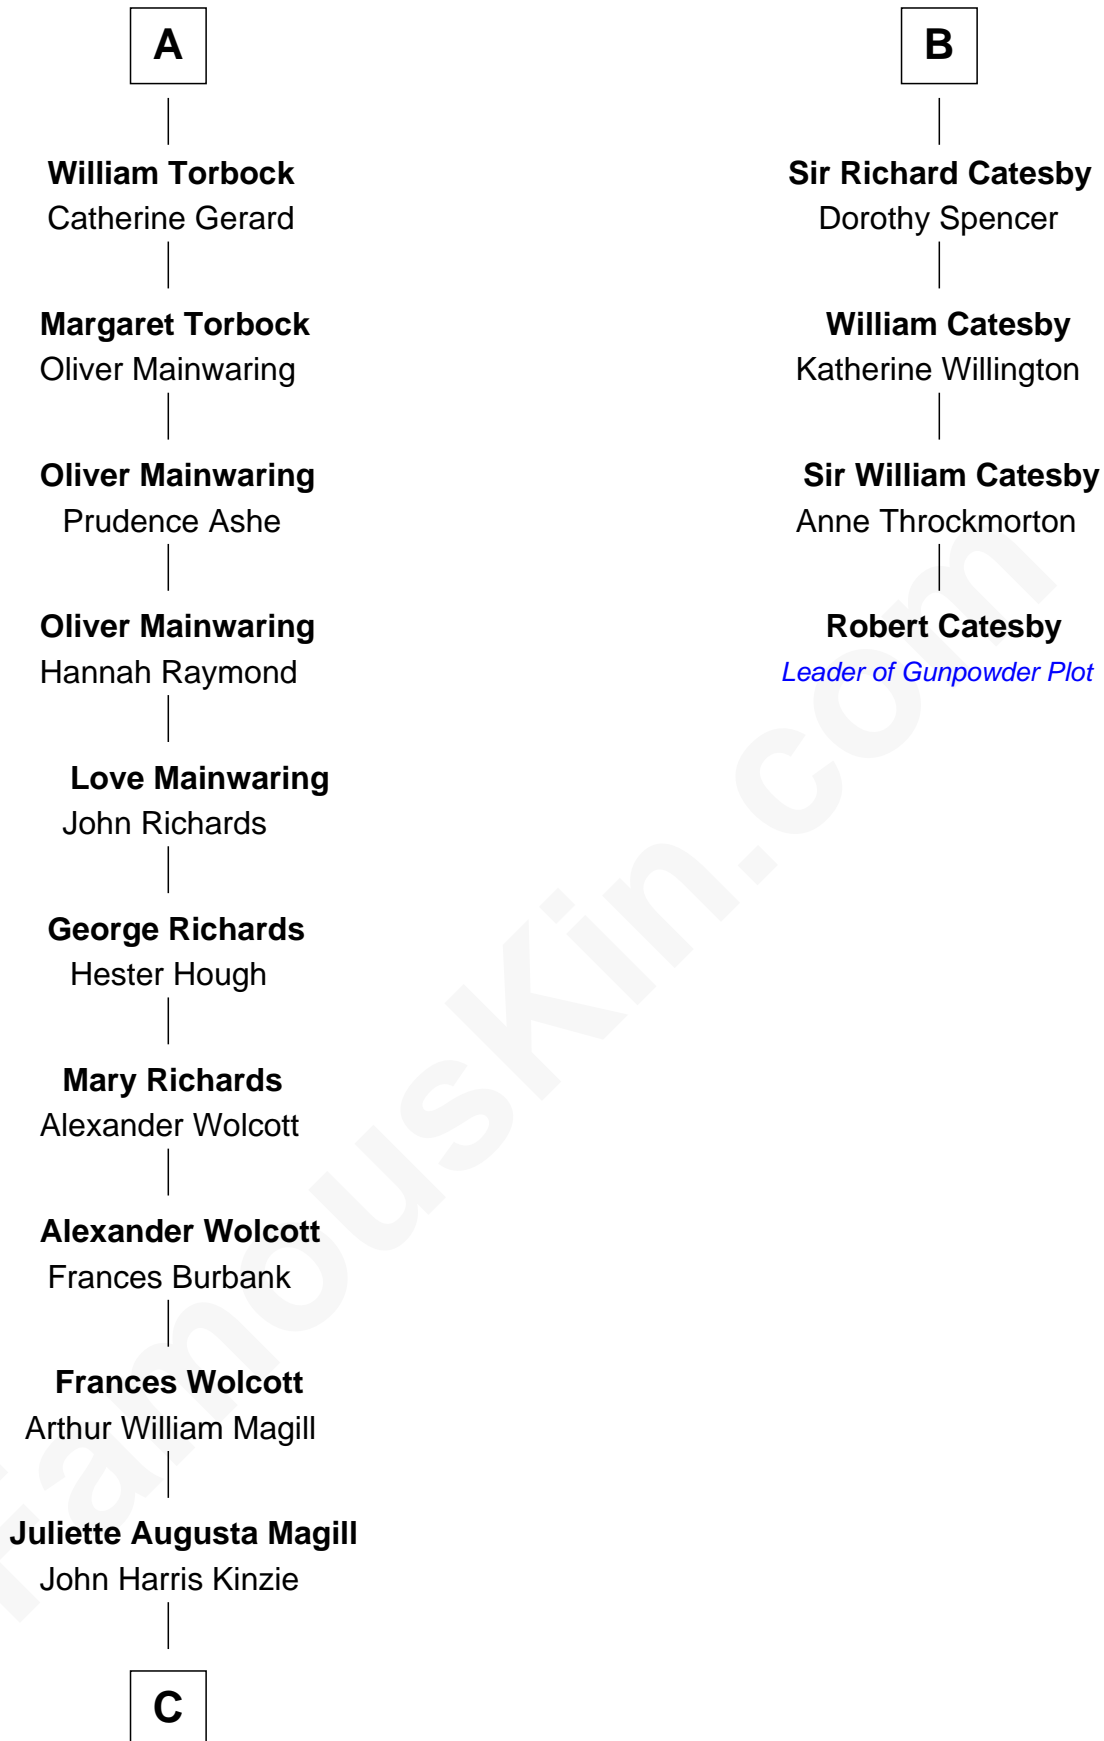

FamousKin.com Relationship Chart of

Juliette Gordon Low
Founder of the Girl Scouts

10th cousin 8 times removed of

Robert Catesby
Leader of Gunpowder Plot

Bartholomew de Badlesmere

Margaret de Clare

Elizabeth de Badlesmere

Elizabeth Weever

Margery Stanley

Sir William Torbock

Thomas Torbock

Elizabeth Moore

A

Margery de Badlesmere

Sir William de Ros

Elizabeth de Roos

Sir William la Zouche

Sir William la Zouche

Agnes Greene

Sir William la Zouche

Elizabeth - - - - -

William Zouche

Elizabeth St. John

Margaret Zouche

William Catesby

George Catesby

Elizabeth Empson

B

C

Eleanor Lytle Kinzie
William Washington Gordon

Juliette Gordon Low
Founder of the Girl Scouts