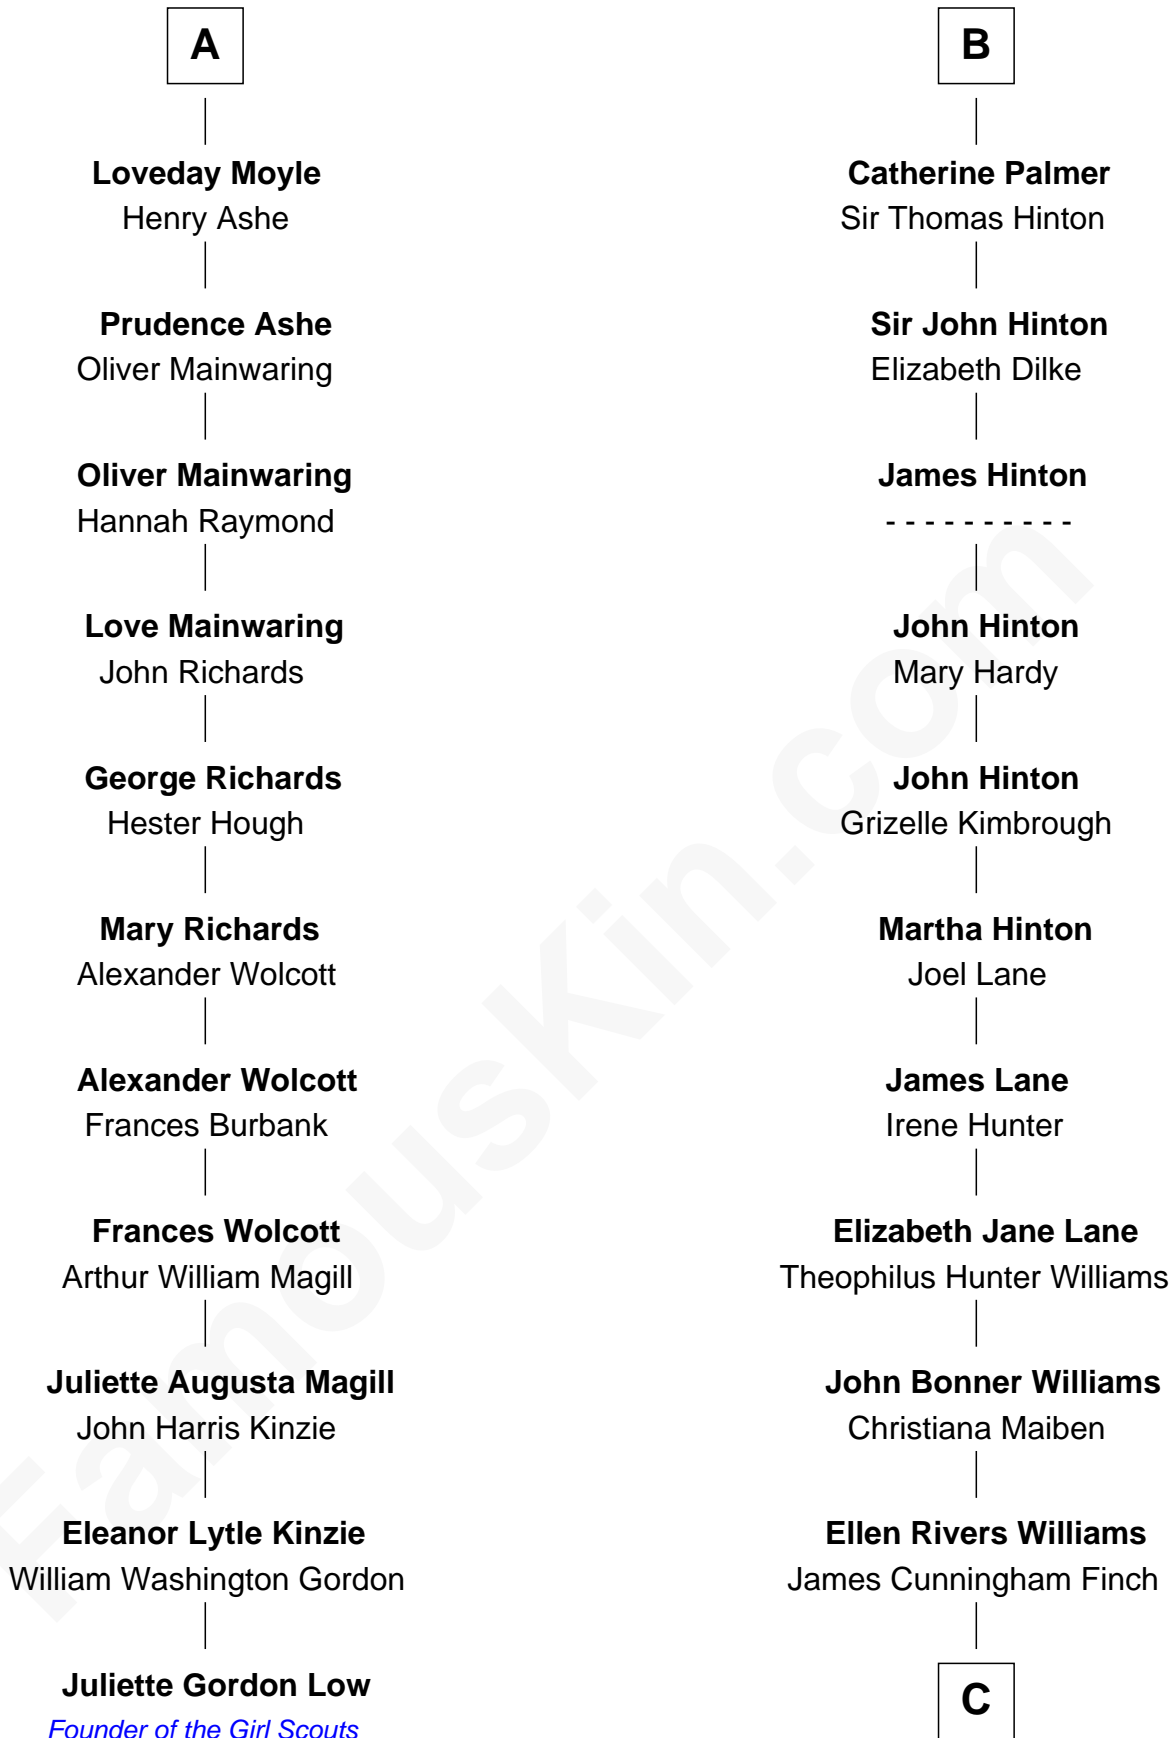

# FamousKin.com Relationship Chart of

**Juliette Gordon Low**  
*Founder of the Girl Scouts*

17th cousin 1 time removed of

**Harper Lee**  
*Author of To Kill a Mockingbird*

C

Frances Cunningham Finch

Amasa Coleman Lee

Harper Lee

*Author of To Kill a Mockingbird*

FamousKin.com