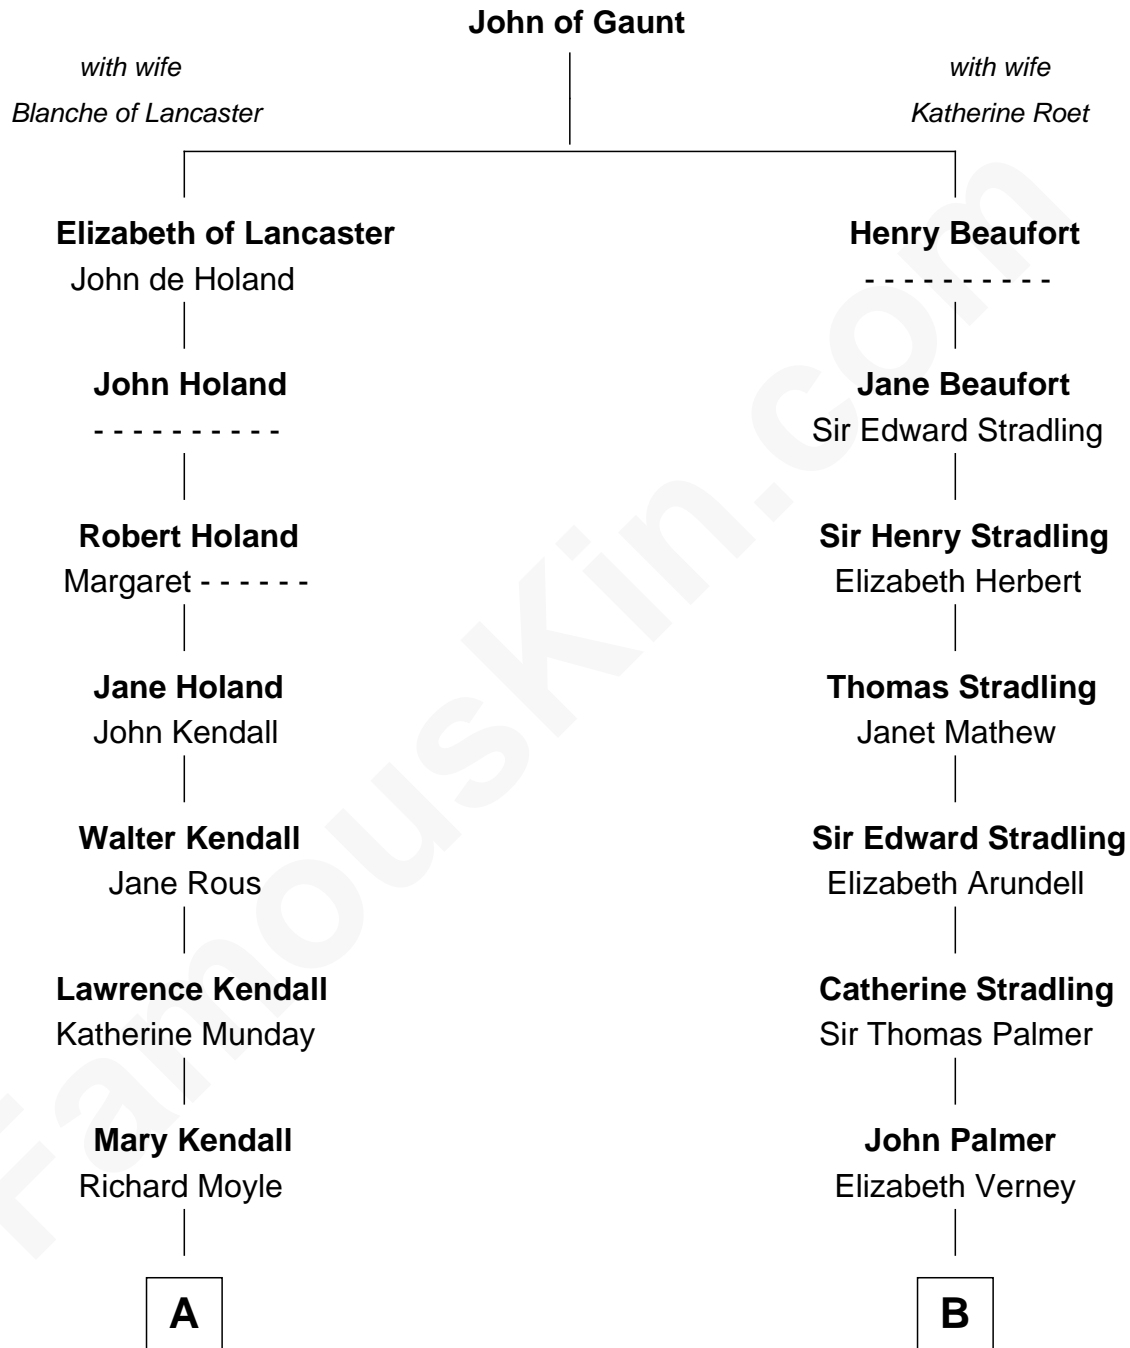

# FamousKin.com Relationship Chart of

**Juliette Gordon Low**  
*Founder of the Girl Scouts*

17th cousin 1 time removed of

**Harper Lee**  
*Author of To Kill a Mockingbird*

C

Frances Cunningham Finch

Amasa Coleman Lee

Harper Lee

*Author of To Kill a Mockingbird*

FamousKin.com