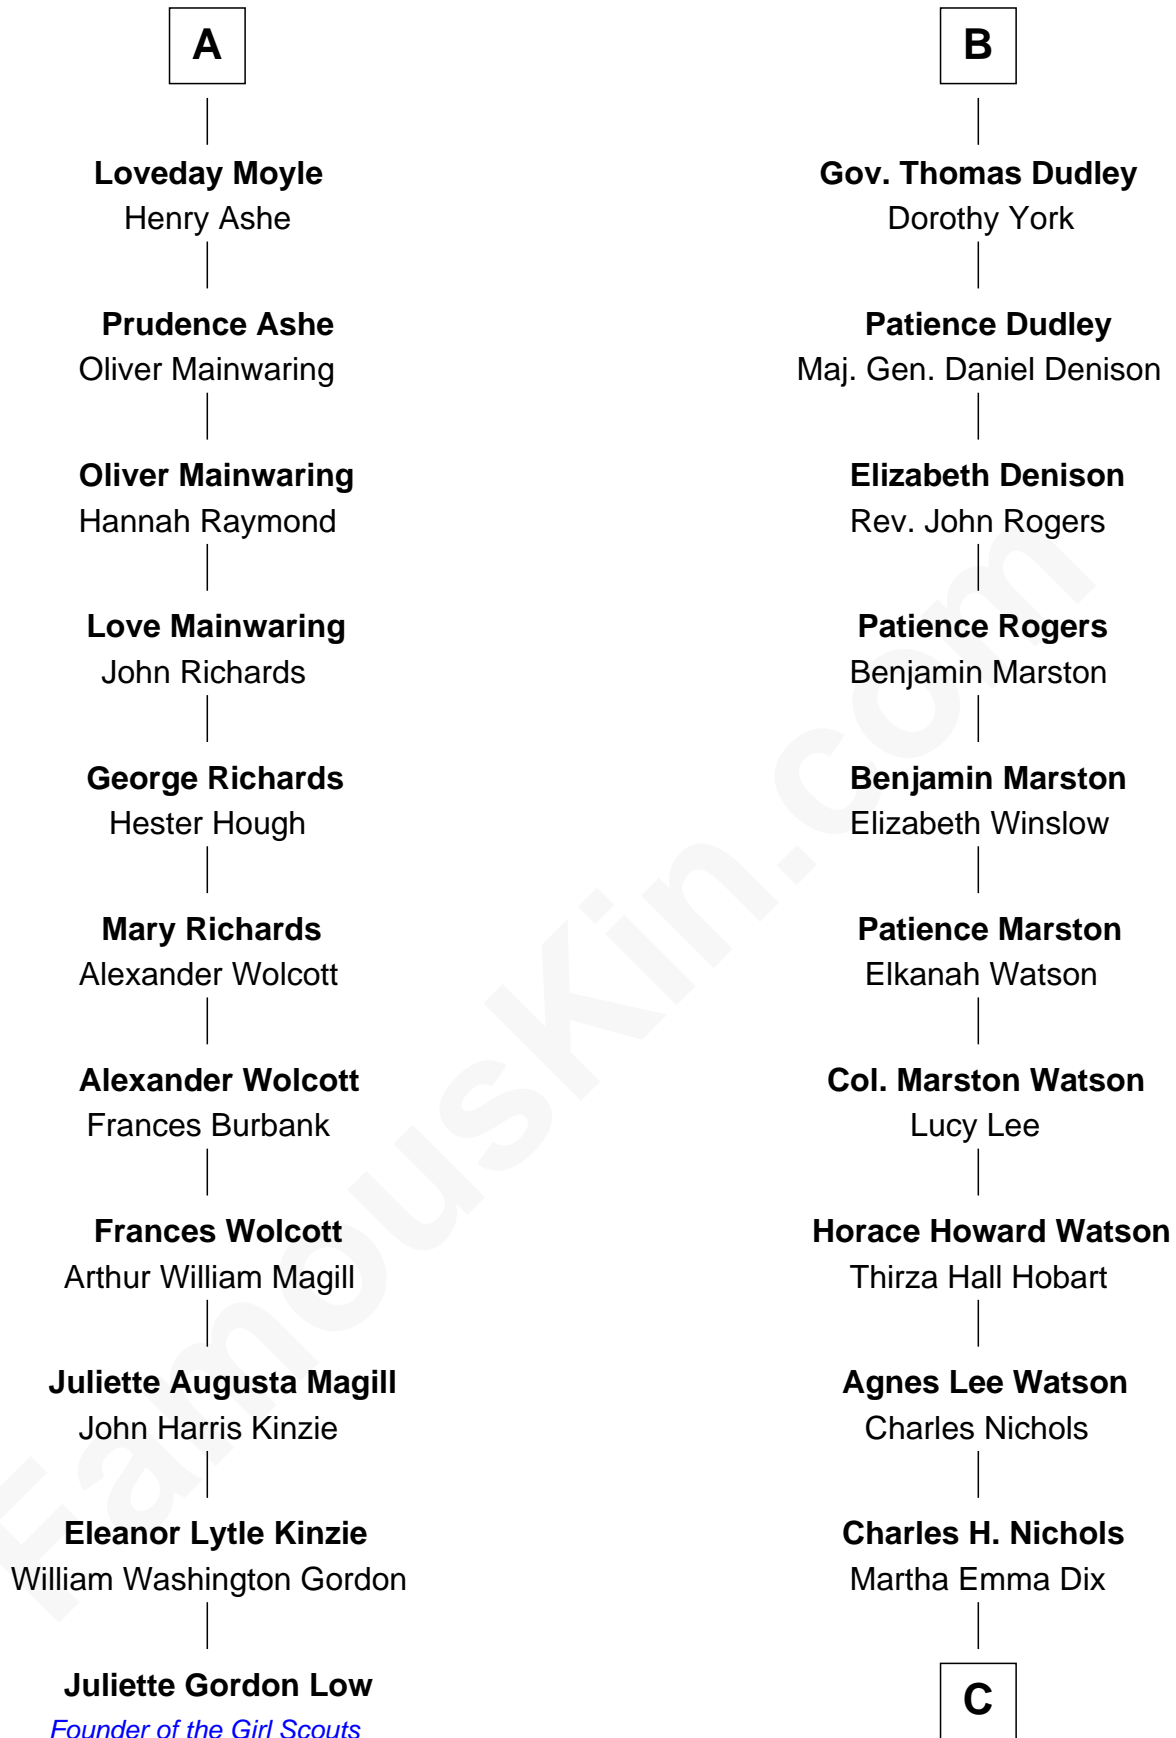

FamousKin.com
Relationship Chart of
Juliette Gordon Low
Founder of the Girl Scouts

17th cousin 3 times removed of

John Cena
Movie Actor and WWE Pro Wrestler

C

Charles Nichols
Julia Ellen Skelton

Natalie Nichols
Ulysses John Lupien