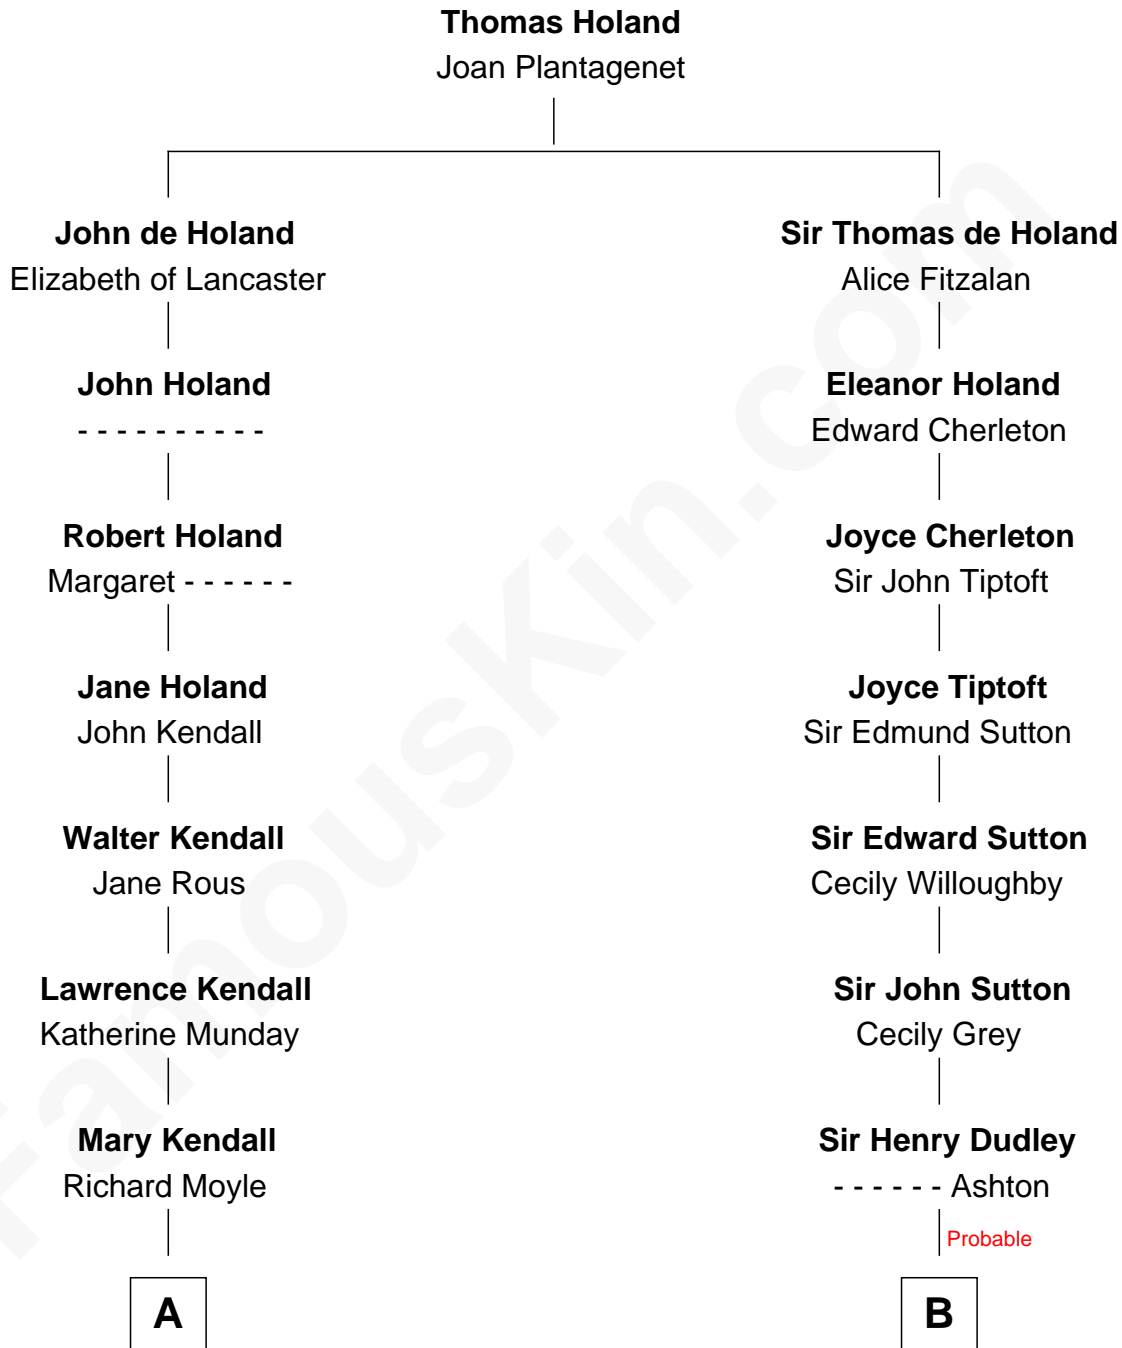

FamousKin.com
Relationship Chart of
Juliette Gordon Low
Founder of the Girl Scouts

17th cousin 4 times removed of

John Cena
Movie Actor and WWE Pro Wrestler

C

Charles H. Nichols

Martha Emma Dix

Charles Nichols