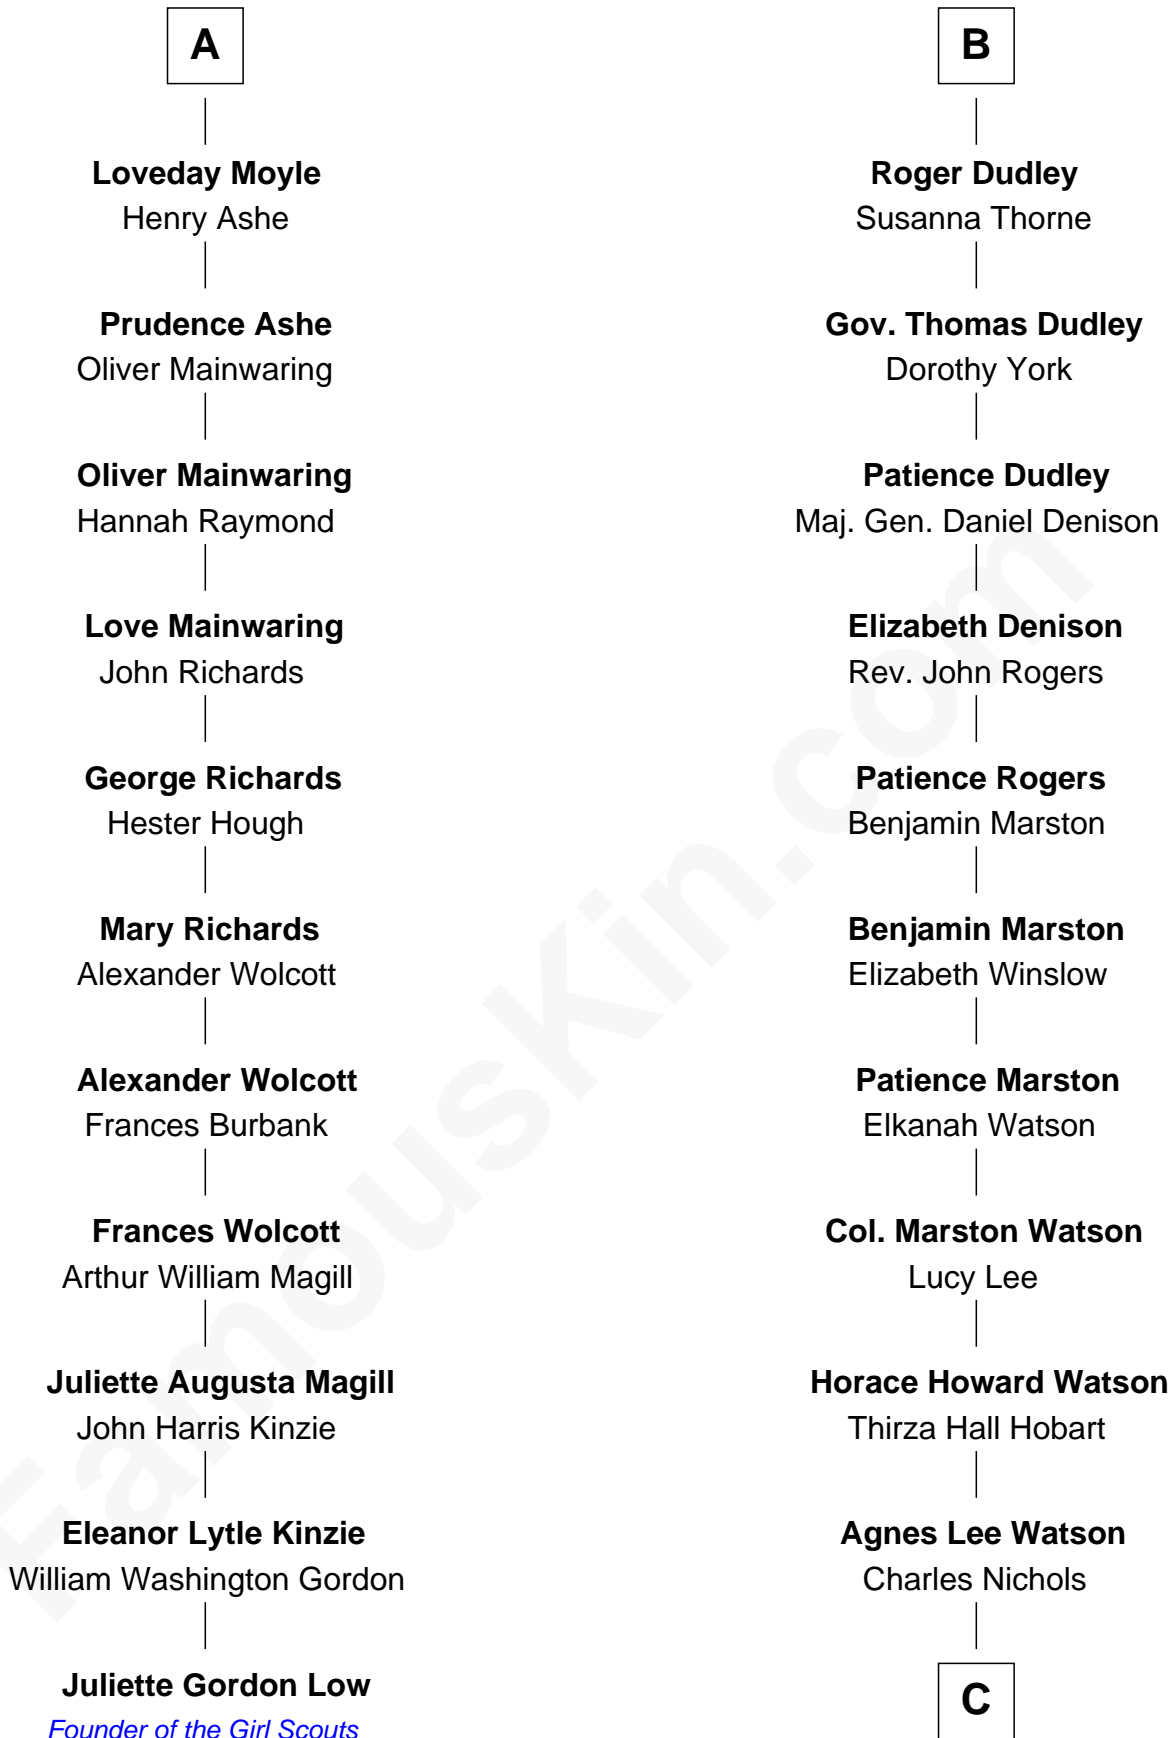

FamousKin.com
Relationship Chart of
Juliette Gordon Low
Founder of the Girl Scouts

17th cousin 4 times removed of

John Cena
Movie Actor and WWE Pro Wrestler

C

Charles H. Nichols

Martha Emma Dix

Charles Nichols