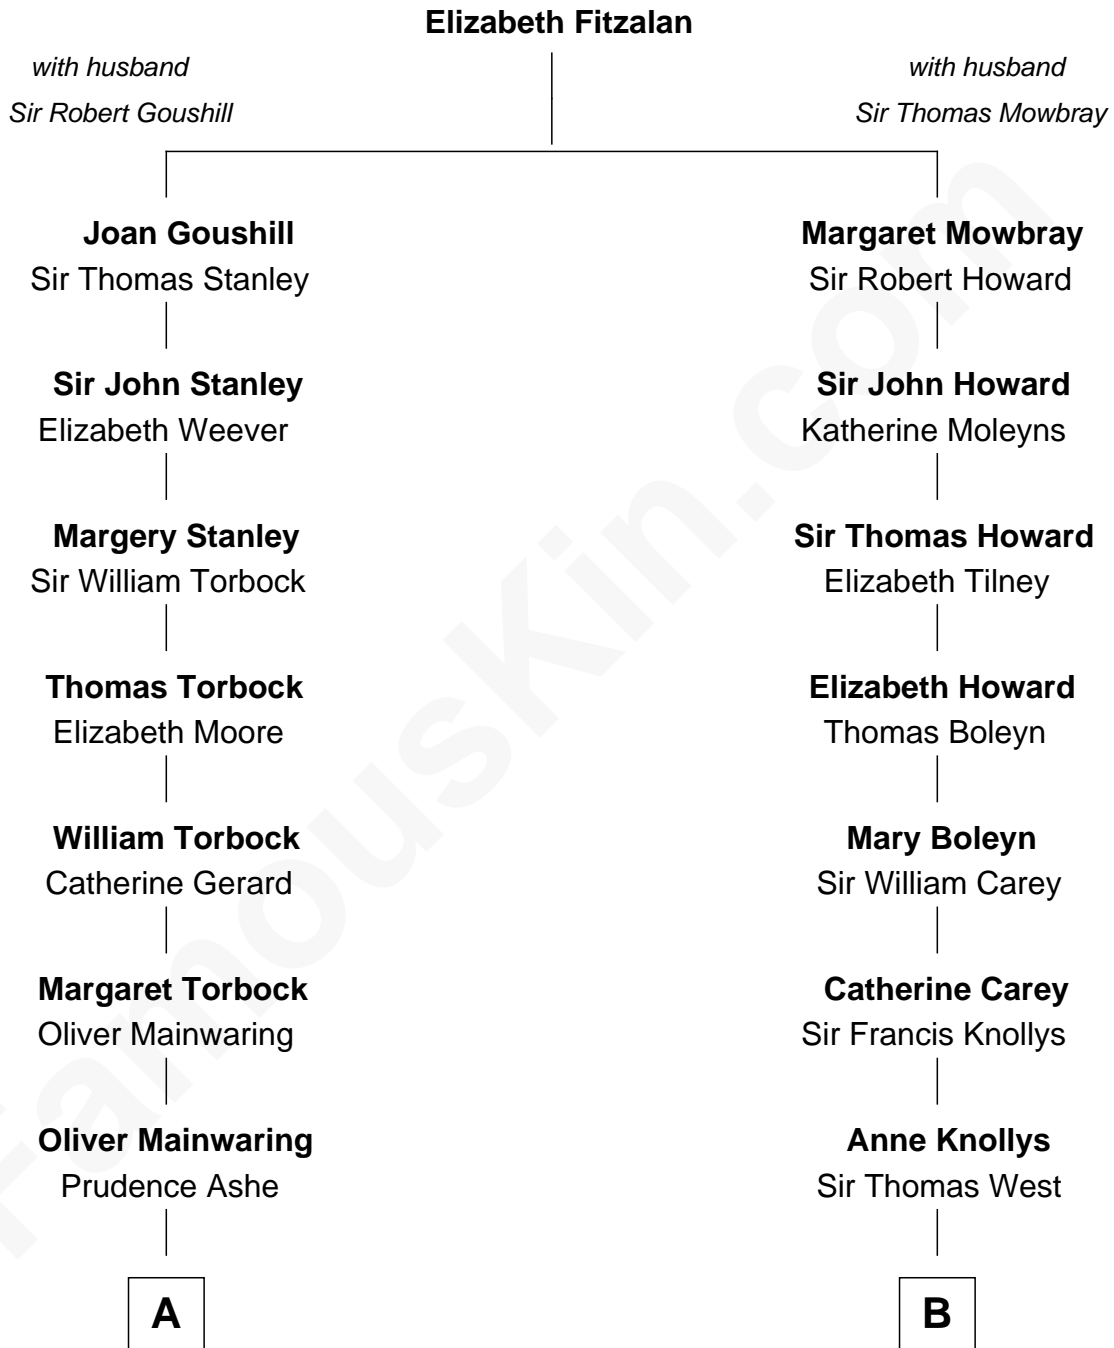

FamousKin.com
Relationship Chart of
Juliette Gordon Low
Founder of the Girl Scouts

15th cousin 5 times removed of

John Cena
Movie Actor and WWE Pro Wrestler

C

Charles Nichols
Julia Ellen Skelton

Natalie Nichols
Ulysses John Lupien