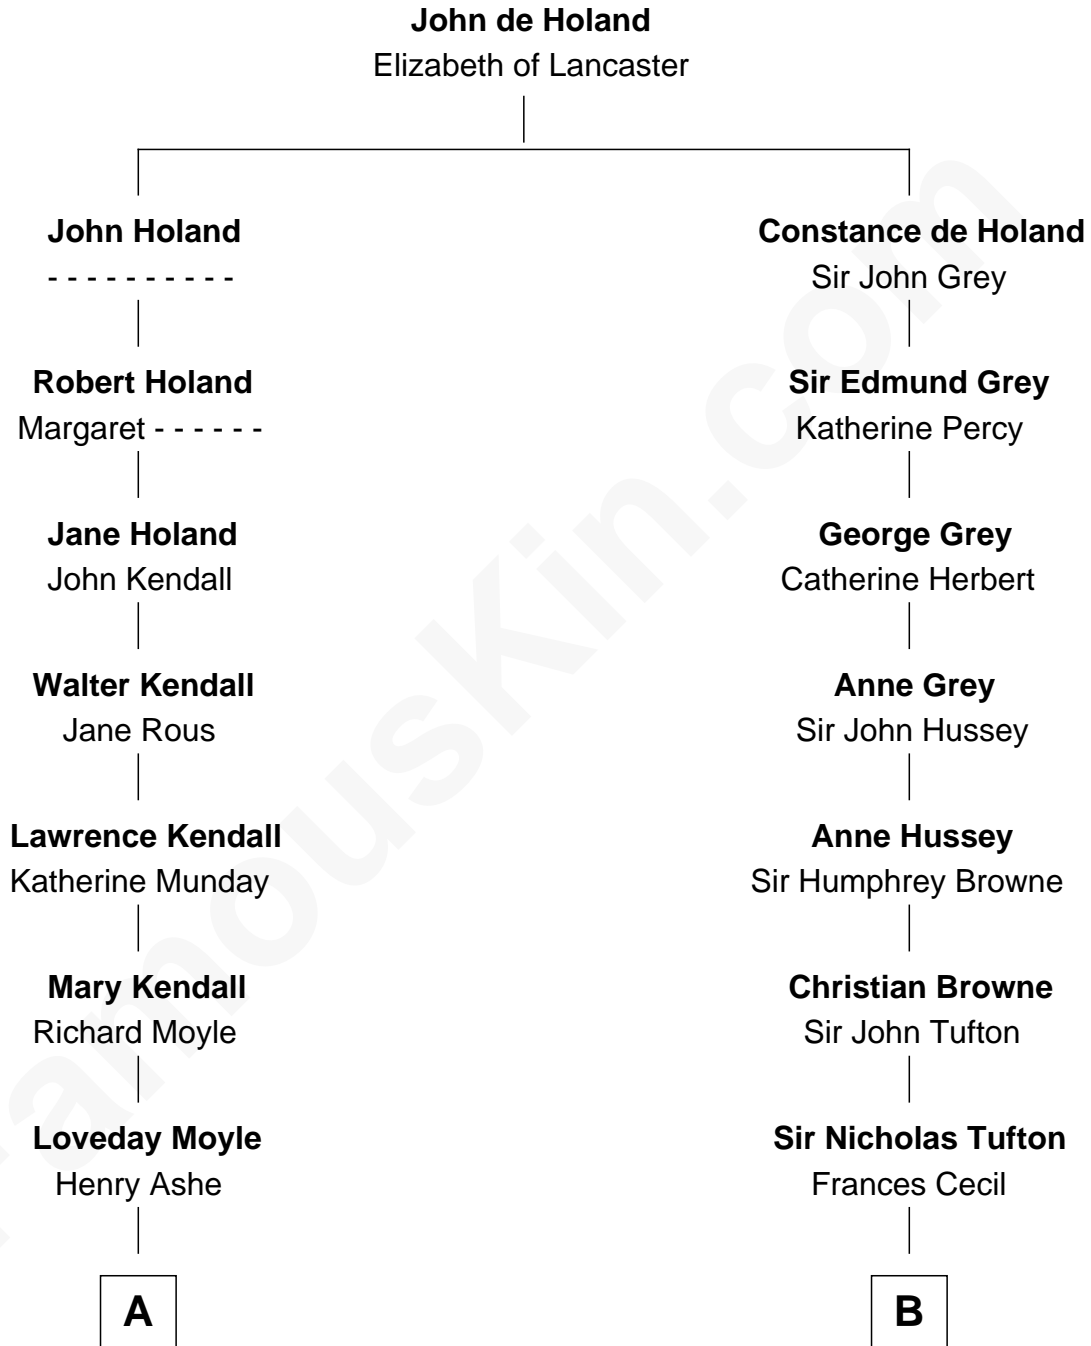

FamousKin.com Relationship Chart of

Juliette Gordon Low
Founder of the Girl Scouts

16th cousin 3 times removed of

Cara Delevingne

Fashion Model and Movie Actress

C

Jane Armyne Sheffield
Sir Jocelyn Edward Greville Stevens

Pandora Anne Stevens
Charles Hamar Delevingne

Cara Delevingne
Model and Actress