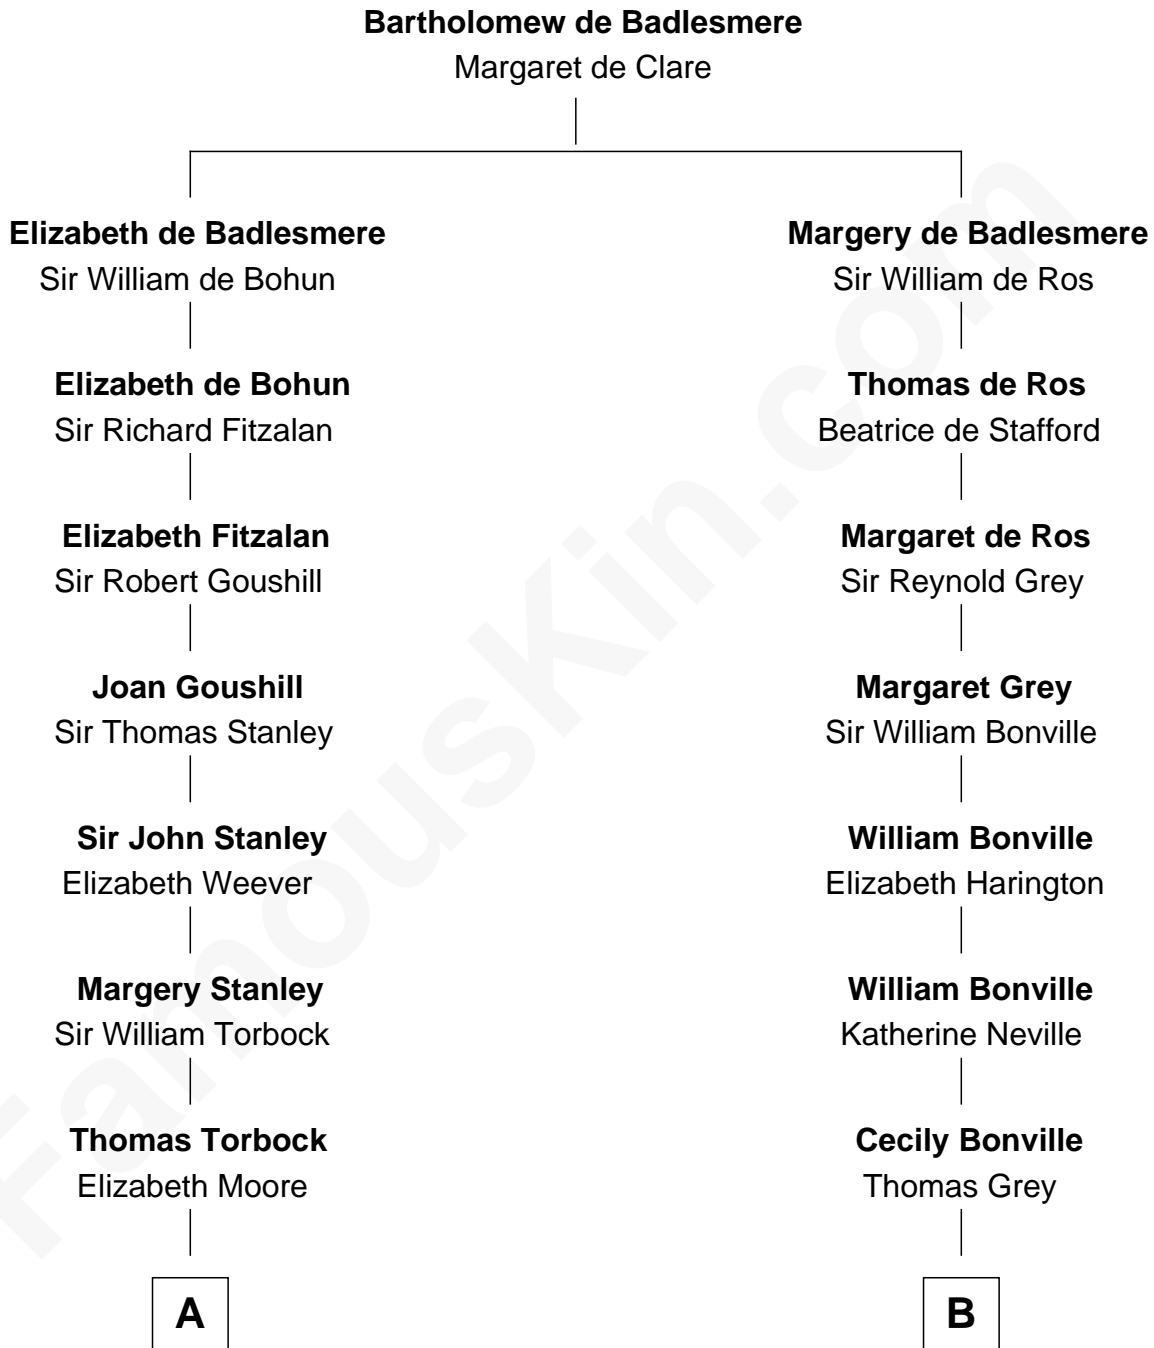

# FamousKin.com Relationship Chart of

**Juliette Gordon Low**  
*Founder of the Girl Scouts*

18th cousin 1 time removed of

**Dr. H. H. Holmes**  
*Serial Killer aka "Devil in the White City"*

**C**

**Eleanor Lytle Kinzie**  
William Washington Gordon

**Juliette Gordon Low**  
*Founder of the Girl Scouts*

**D**

**Scribner Mudgett**  
Nancy Prescott

**Levi Horton Mudgett**  
Theodate Page Price

**Dr. H. H. Holmes**  
*Serial Killer Dr. H. H. Holmes*

FamousKin.com