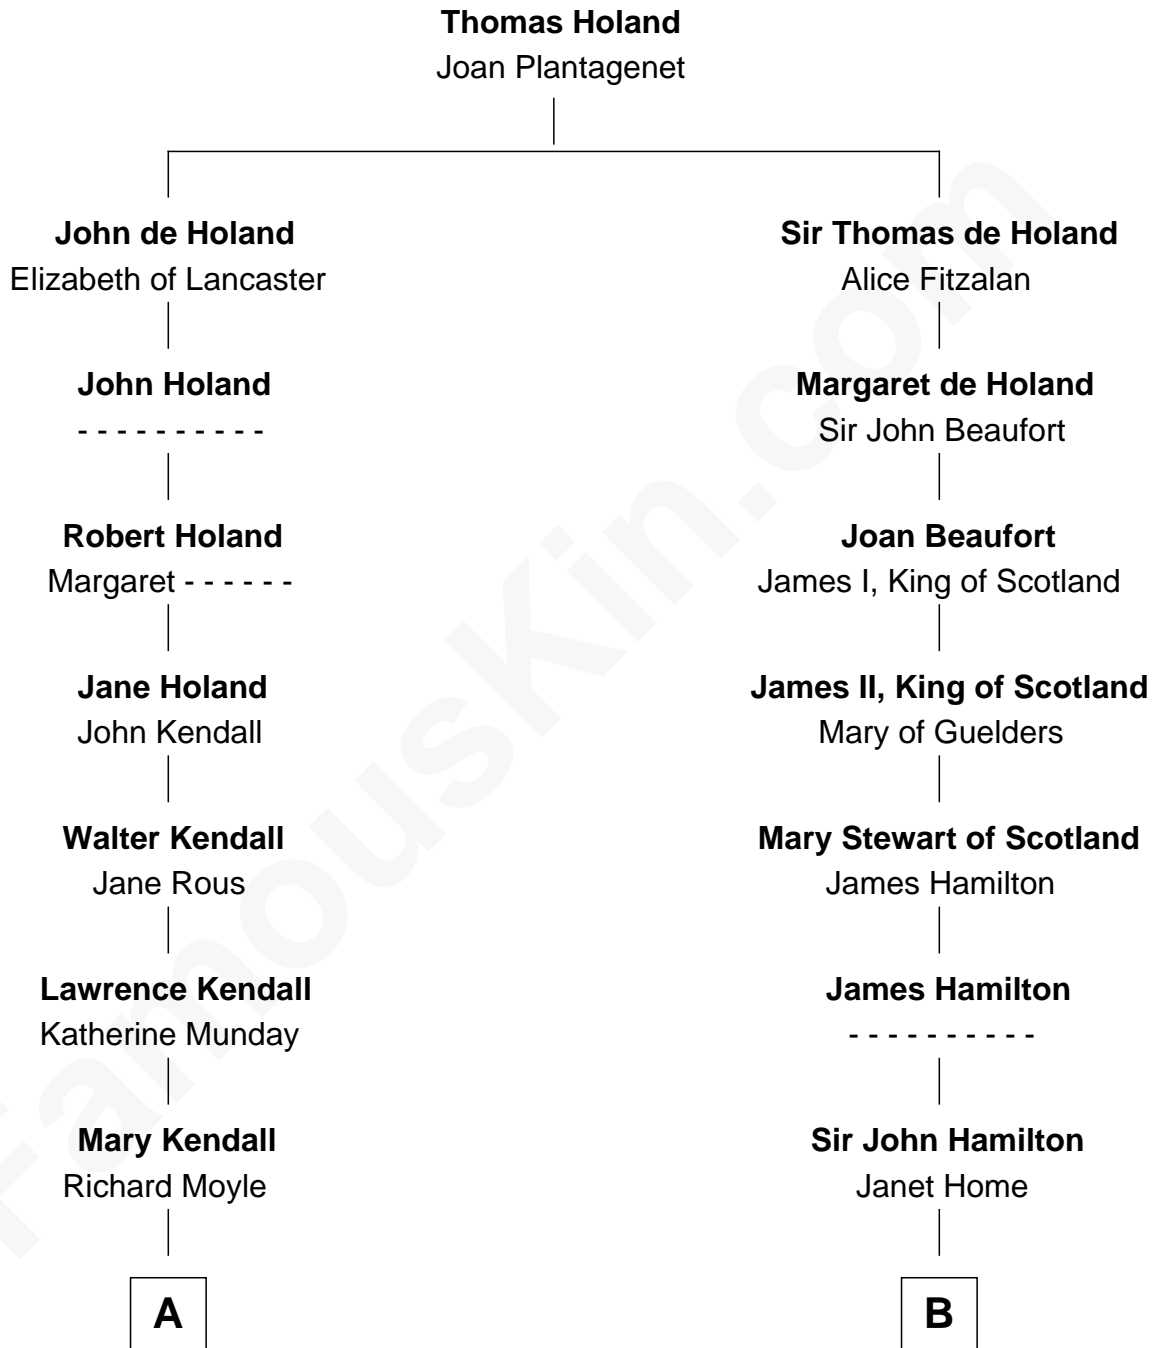

FamousKin.com Relationship Chart of

Juliette Gordon Low
Founder of the Girl Scouts

17th cousin 3 times removed of

Franklin D. Roosevelt
32nd U.S. President

C

Anne Jean Robbins

Judge Joseph Lyman

Catharine Robbins Lyman

Warren Delano

Sara Delano

James Roosevelt

Franklin D. Roosevelt

32nd U.S. President