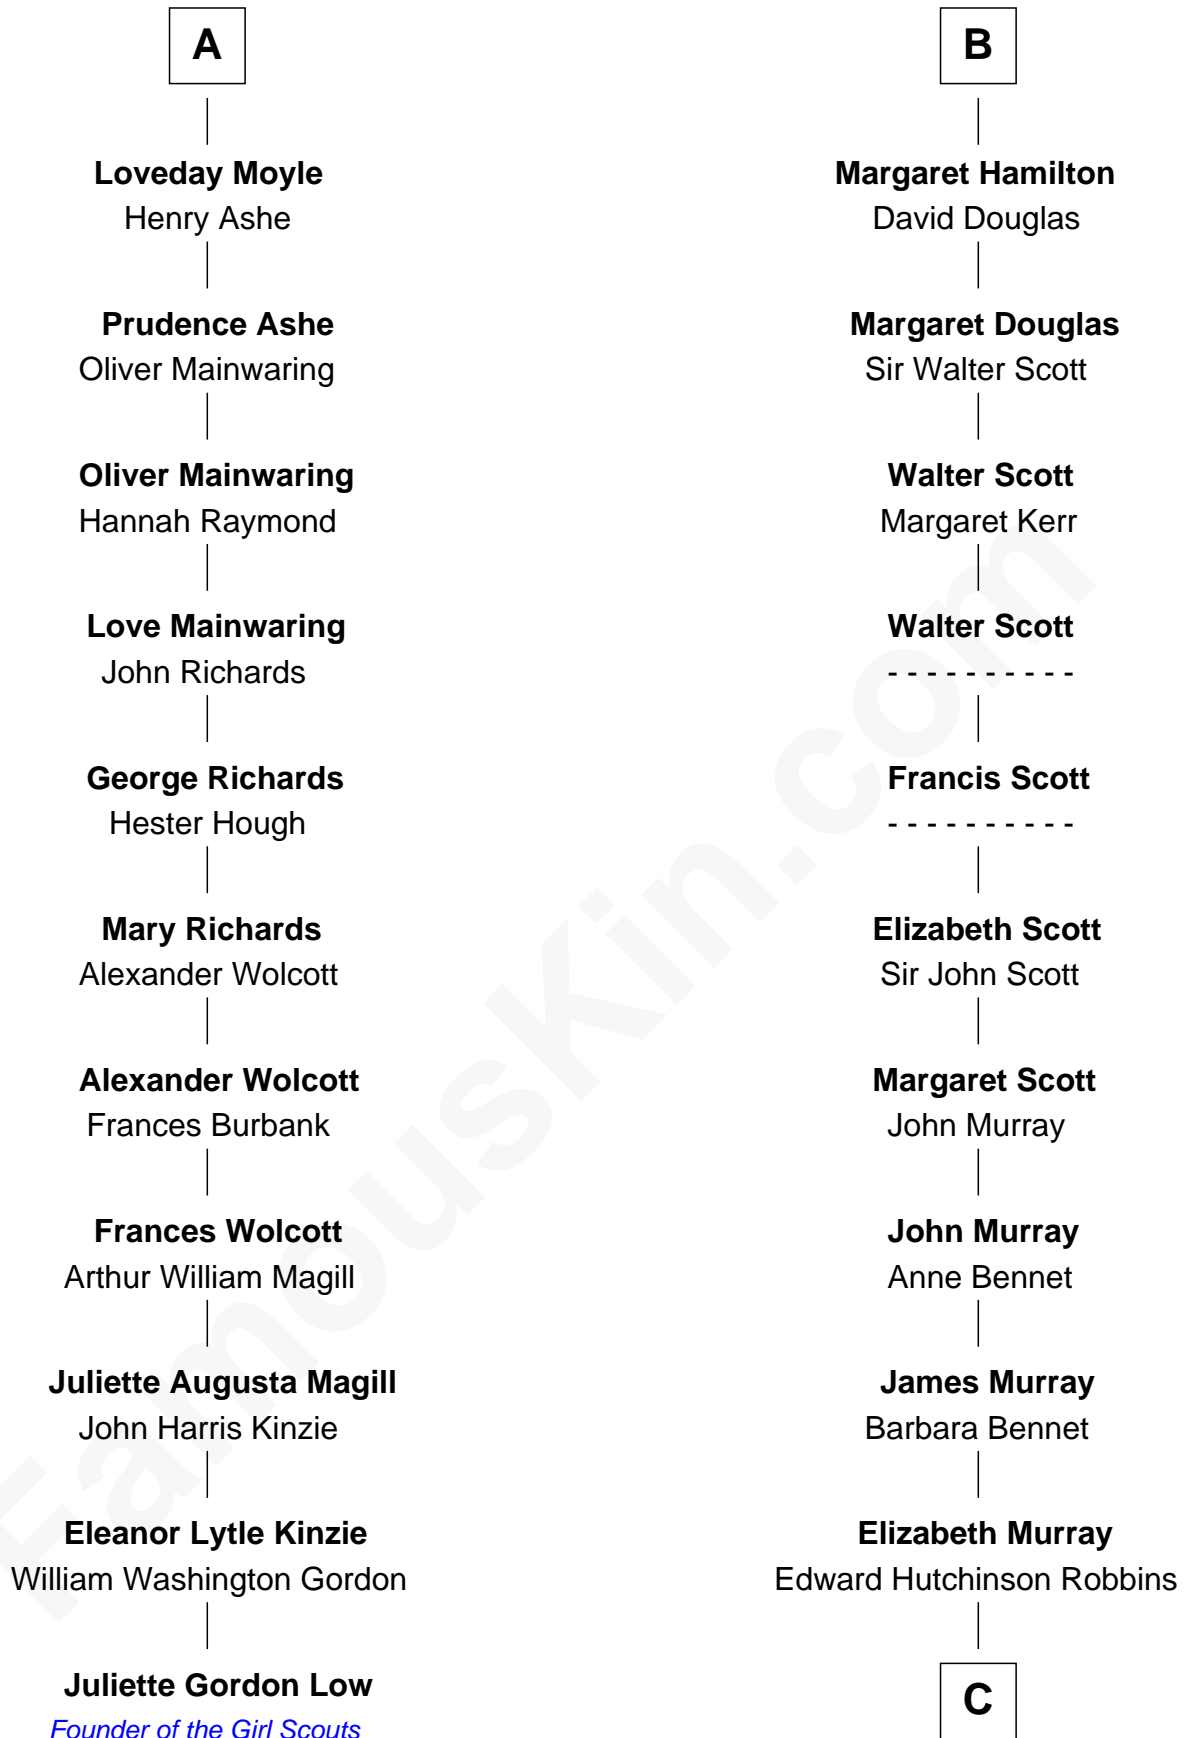

FamousKin.com Relationship Chart of

Juliette Gordon Low
Founder of the Girl Scouts

17th cousin 3 times removed of

Franklin D. Roosevelt
32nd U.S. President

C

Anne Jean Robbins

Judge Joseph Lyman

Catharine Robbins Lyman

Warren Delano

Sara Delano

James Roosevelt

Franklin D. Roosevelt

32nd U.S. President