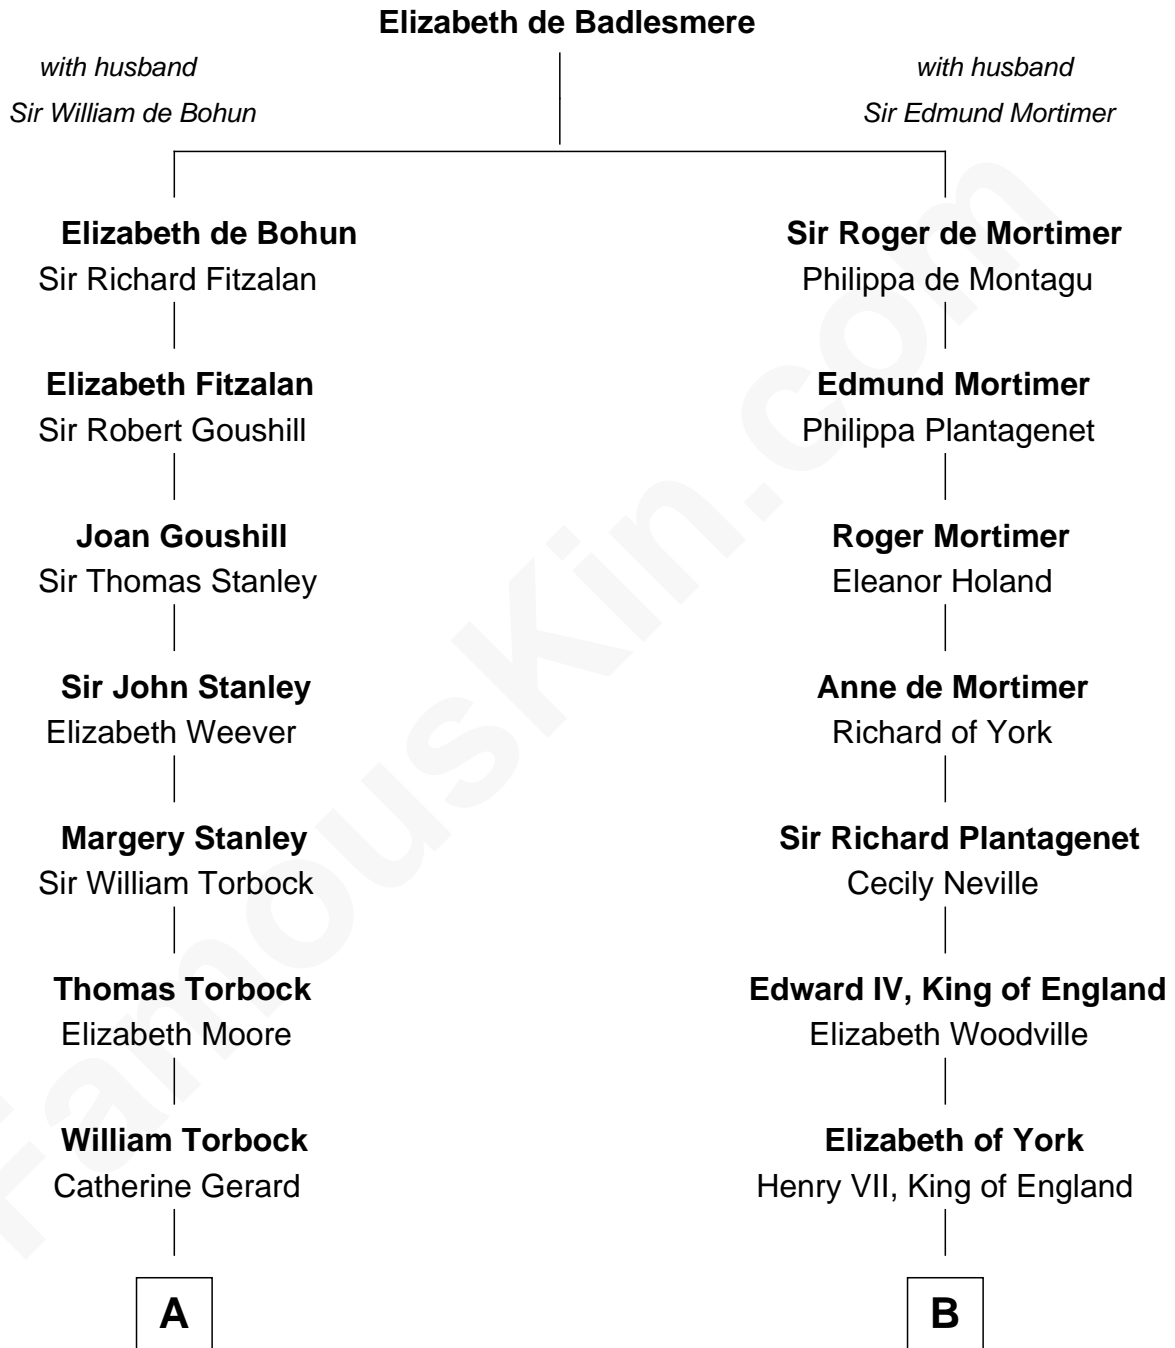

FamousKin.com
Relationship Chart of
Juliette Gordon Low
Founder of the Girl Scouts

17th cousin 4 times removed of

Eleanor Roosevelt
First Lady of President Franklin D. Roosevelt

C

Gabriel Ver Planck Ludlow

Elizabeth A. Hunter

Dr. Edward Hunter Ludlow

Elizabeth Livingston

Mary Livingston Ludlow

Valentine Gill Hall

Anna Rebecca Hall

Elliott Roosevelt

Eleanor Roosevelt