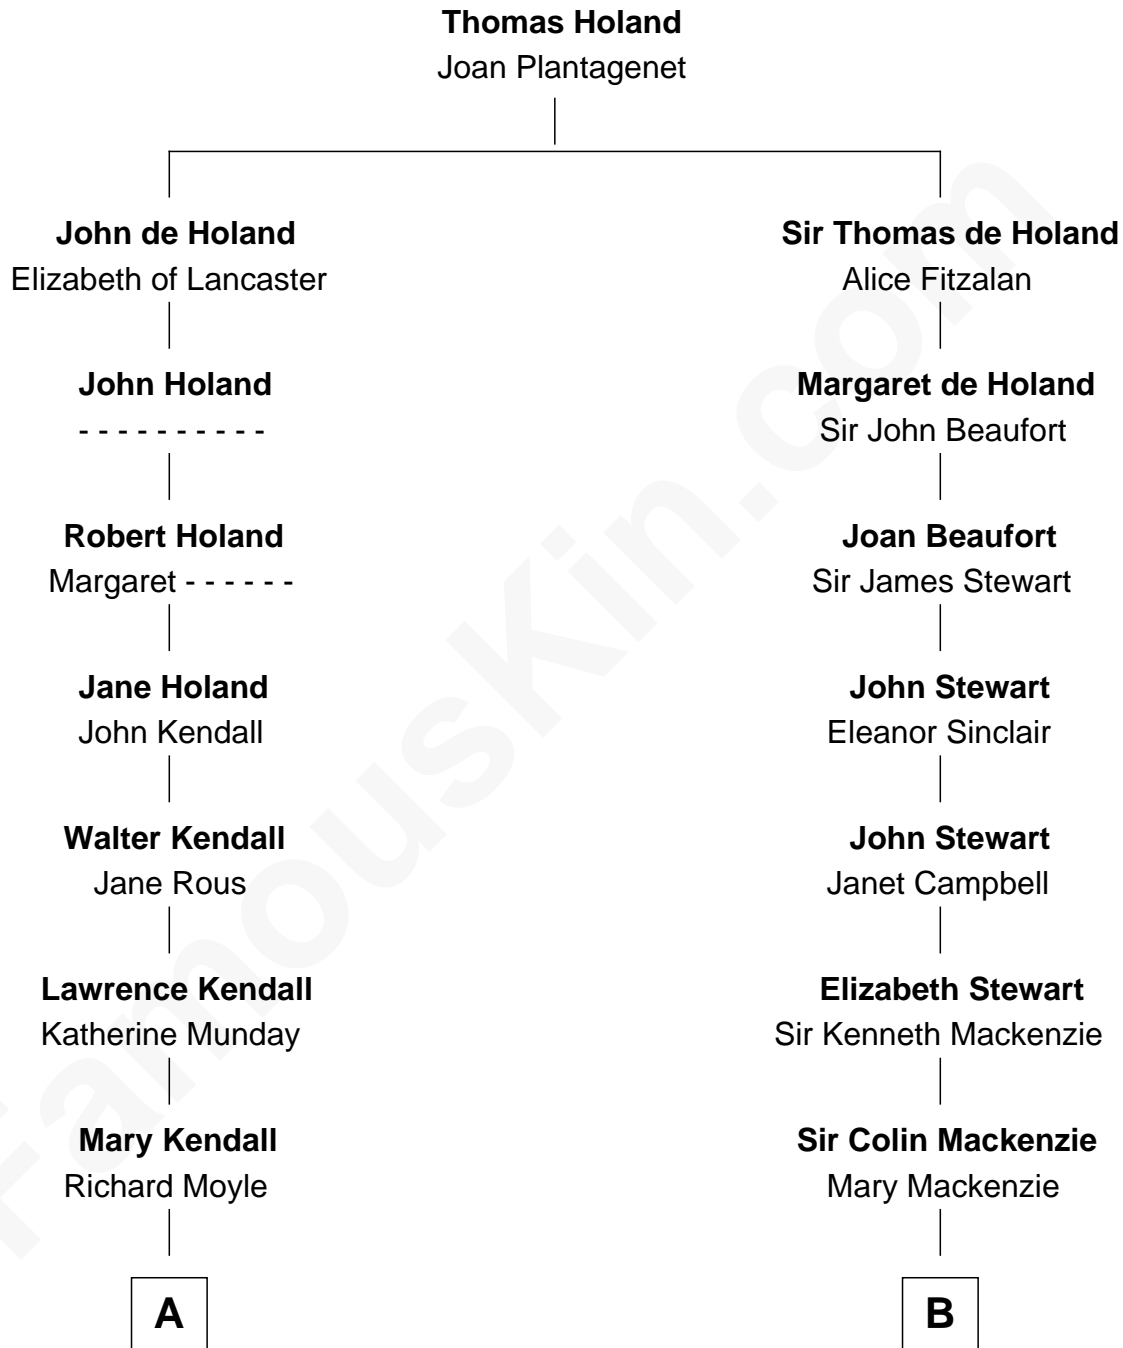

# FamousKin.com Relationship Chart of

**Juliette Gordon Low**  
*Founder of the Girl Scouts*

17th cousin of

**Eleanor Roosevelt**

*First Lady of President Franklin D. Roosevelt*

**A**

**Loveday Moyle**

Henry Ashe

**Prudence Ashe**

Oliver Mainwaring

**Oliver Mainwaring**

Hannah Raymond

**Love Mainwaring**

John Richards

**George Richards**

Hester Hough