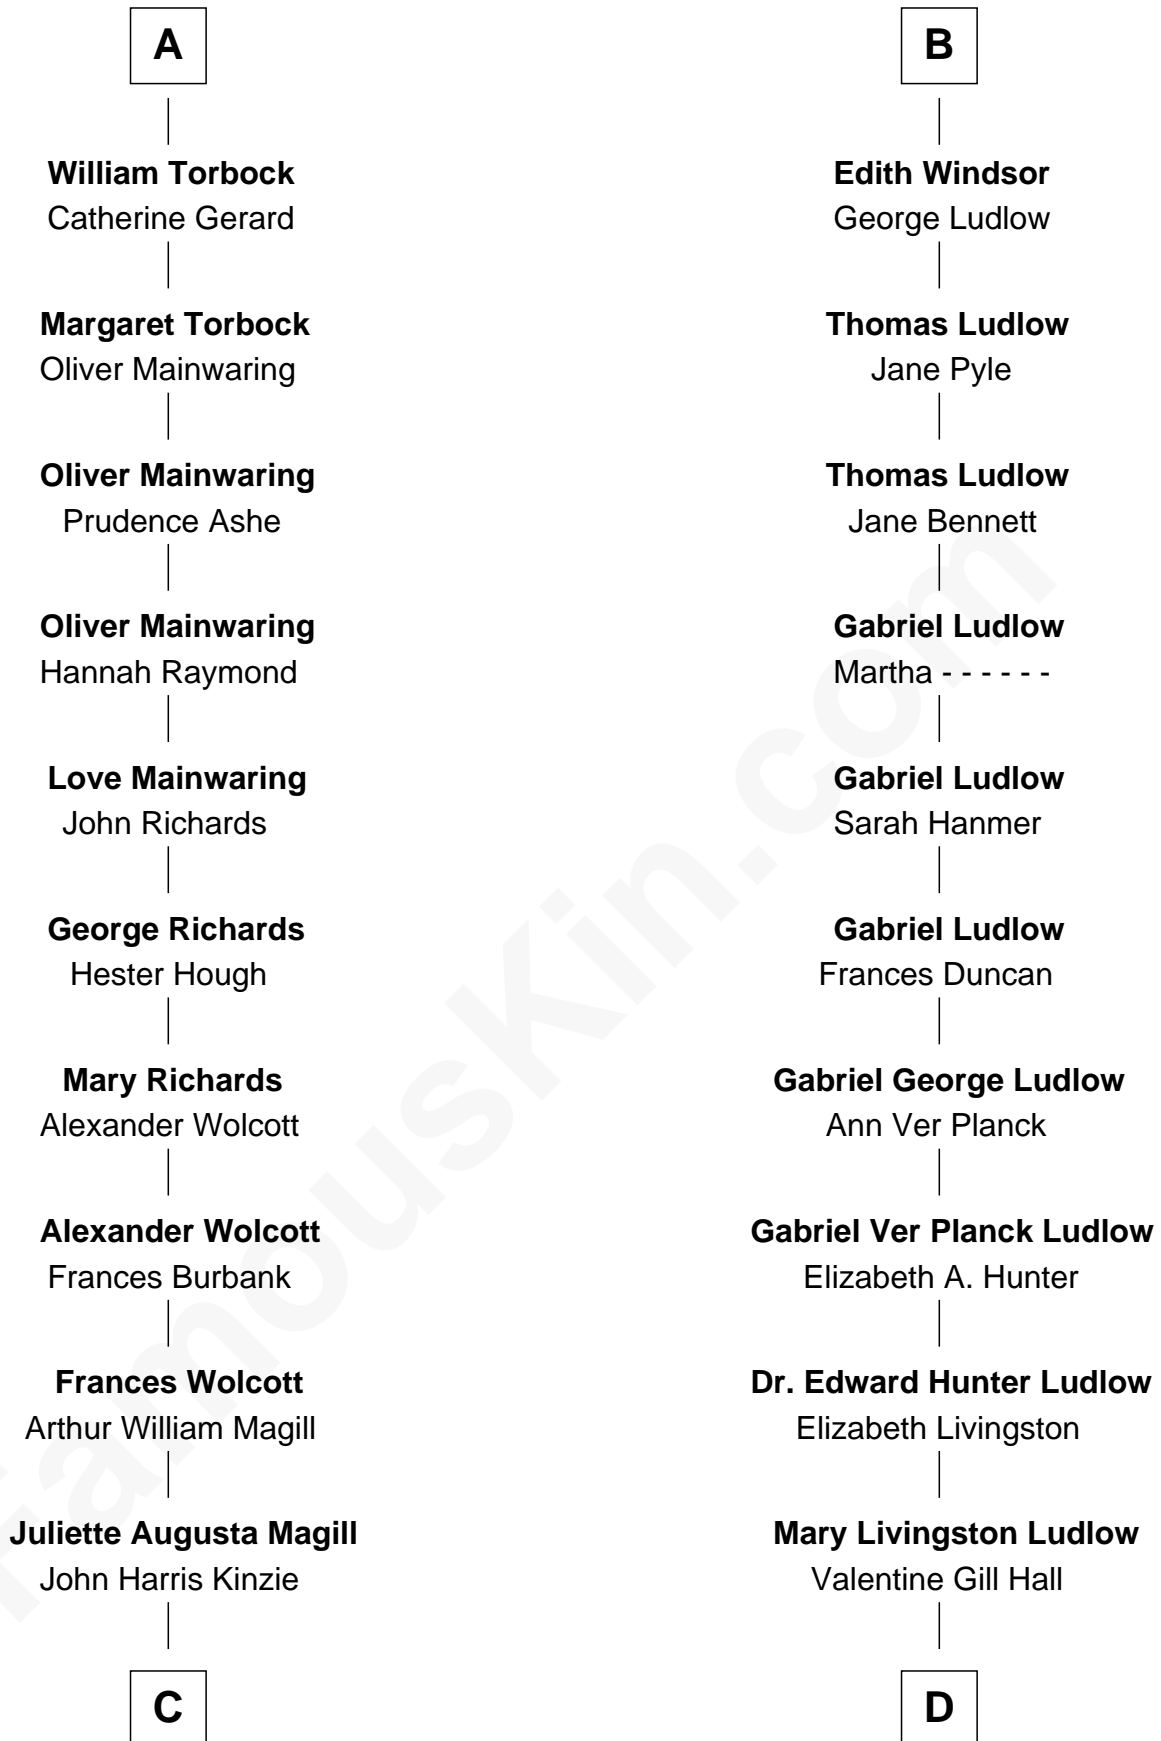

# FamousKin.com Relationship Chart of

**Juliette Gordon Low**  
*Founder of the Girl Scouts*

18th cousin of

**Eleanor Roosevelt**

*First Lady of President Franklin D. Roosevelt*

**Humphrey de Bohun**  
Elizabeth Plantagenet

**Sir William de Bohun**  
Elizabeth de Badlesmere

**Elizabeth de Bohun**  
Sir Richard Fitzalan

**Elizabeth Fitzalan**  
Sir Robert Goushill

**Joan Goushill**  
Sir Thomas Stanley

**Sir John Stanley**  
Elizabeth Weever

**Margery Stanley**  
Sir William Torbock

**Thomas Torbock**  
Elizabeth Moore

**A**

**Margaret de Bohun**  
Sir Hugh de Courtnay

**Elizabeth de Courtnay**  
Sir Andrew Luttrell

**Sir Hugh Luttrell**  
Catherine de Beaumont

**Elizabeth Luttrell**  
John Stratton

**Elizabeth Stratton**  
John Andrews

**Elizabeth Andrews**  
Sir Thomas de Windsor

**Sir Andrews de Windsor**  
Elizabeth Blount

**B**

**C**

**Eleanor Lytle Kinzie**  
William Washington Gordon