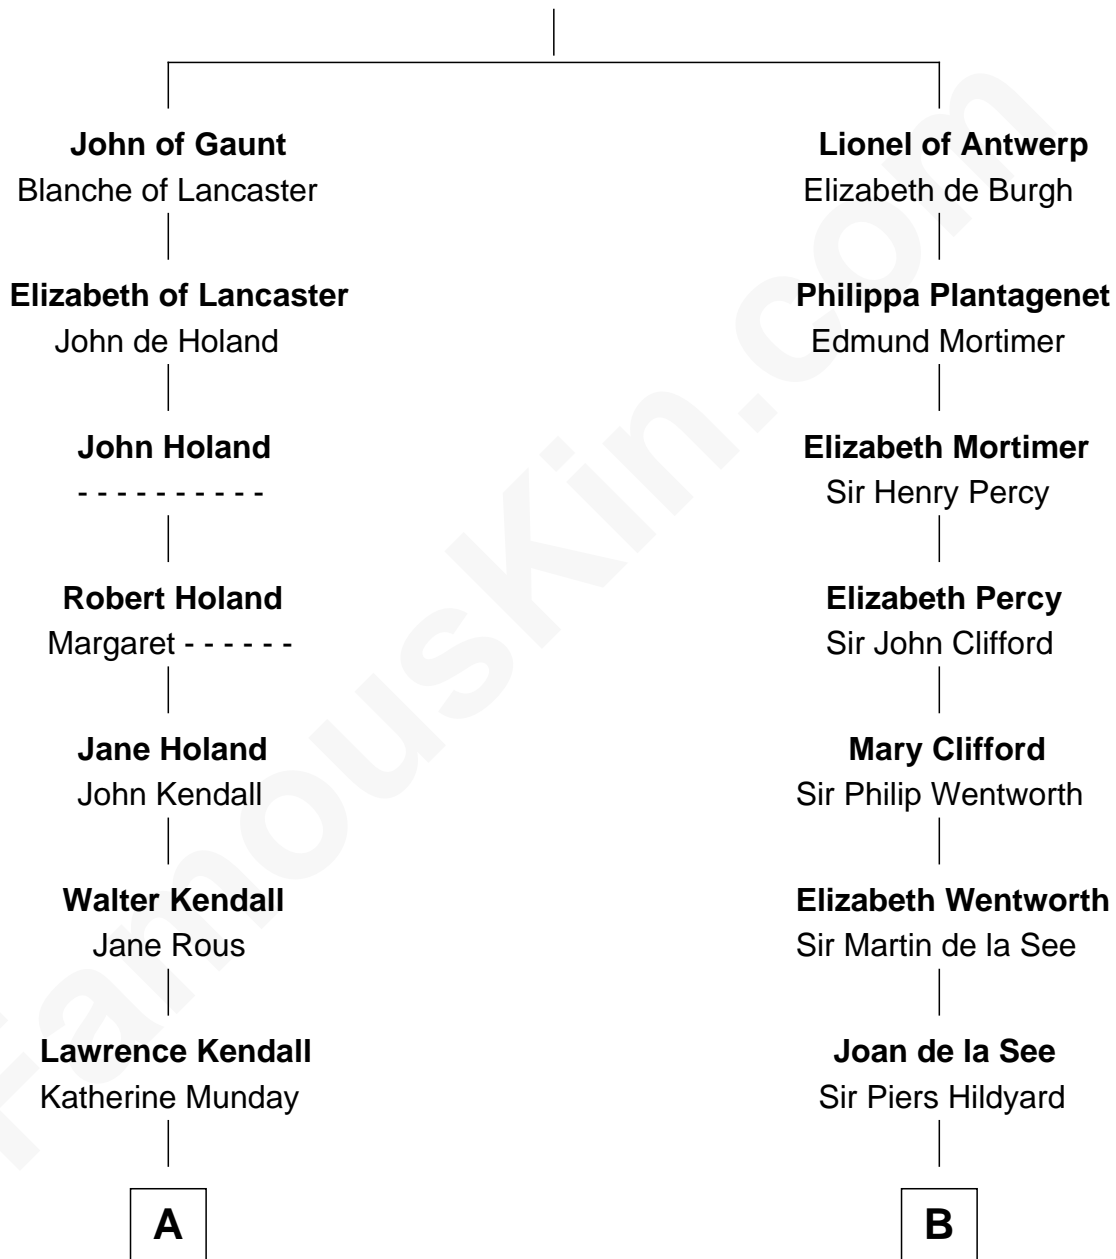

FamousKin.com Relationship Chart of

Juliette Gordon Low
Founder of the Girl Scouts

18th cousin 2 times removed of

Alice (Lee) Roosevelt
First Wife of President Theodore Roosevelt

Edward III, King of England
Philippa of Hainault

C

Eleanor Lytle Kinzie
William Washington Gordon

Juliette Gordon Low
Founder of the Girl Scouts

D

Mary Ann Cabot
Nathaniel Cabot Lee

John Clarke Lee
Harriet Paine Rose

George Cabot Lee
Caroline Watts Haskell

Alice (Lee) Roosevelt
Wife of President Theodore Roosevelt