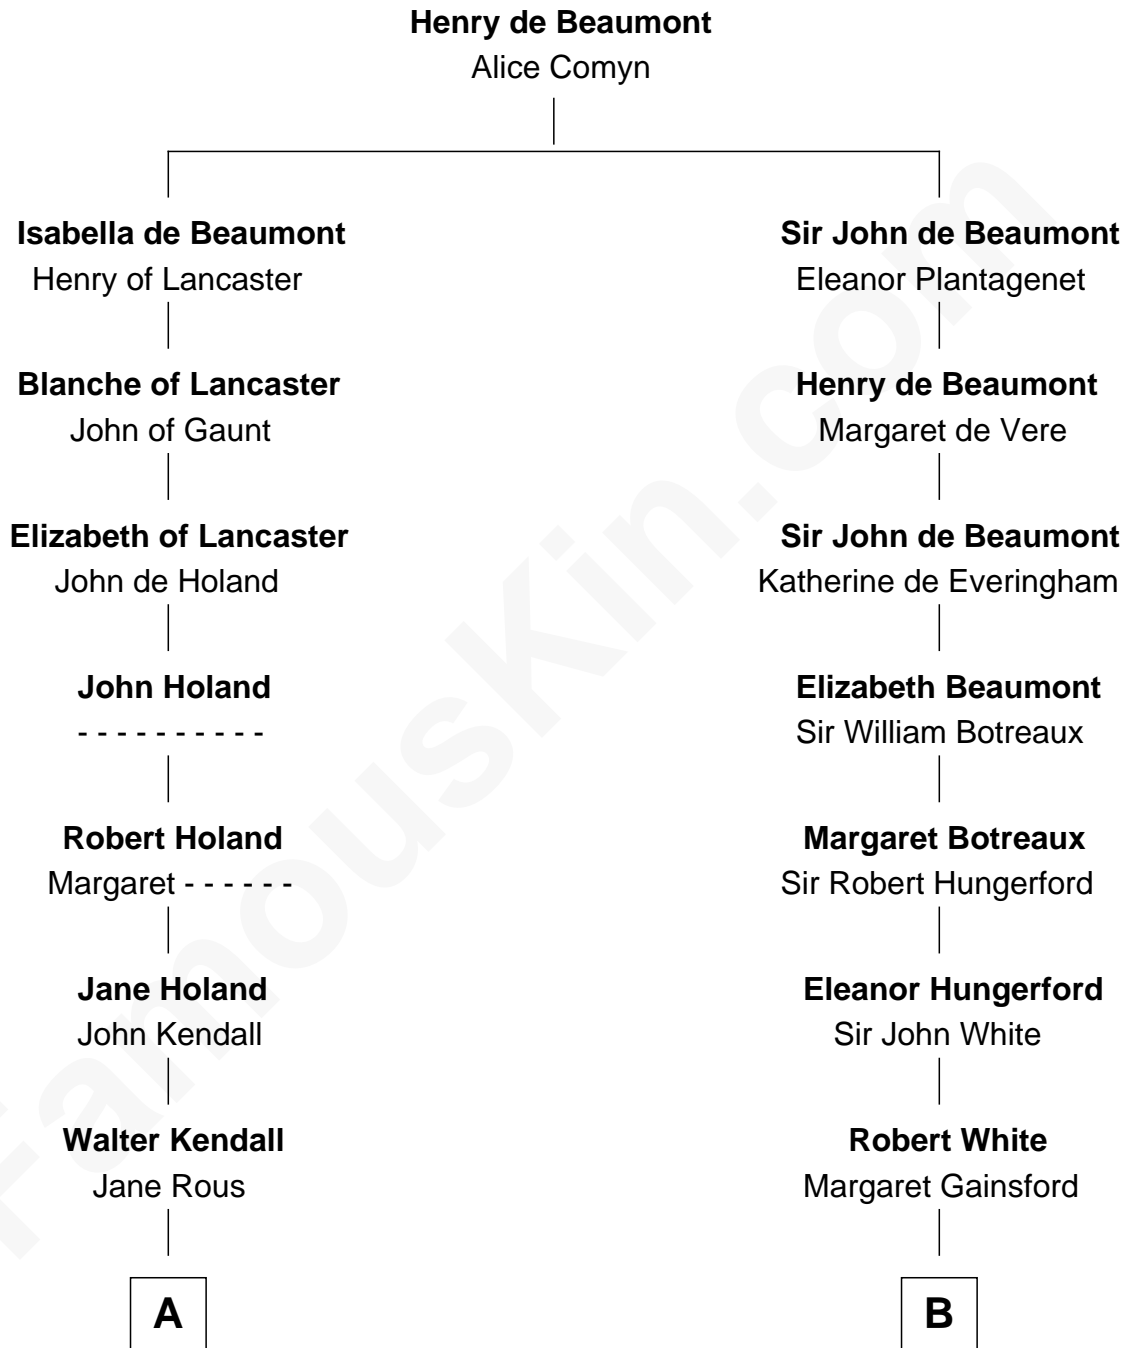

FamousKin.com Relationship Chart of

Juliette Gordon Low
Founder of the Girl Scouts

19th cousin 1 time removed of

Alice (Lee) Roosevelt
First Wife of President Theodore Roosevelt

C

Juliette Augusta Magill

John Harris Kinzie

Eleanor Lytle Kinzie

William Washington Gordon

Juliette Gordon Low

Founder of the Girl Scouts

D

Harriet Paine

Joseph Warner Rose

Harriet Paine Rose