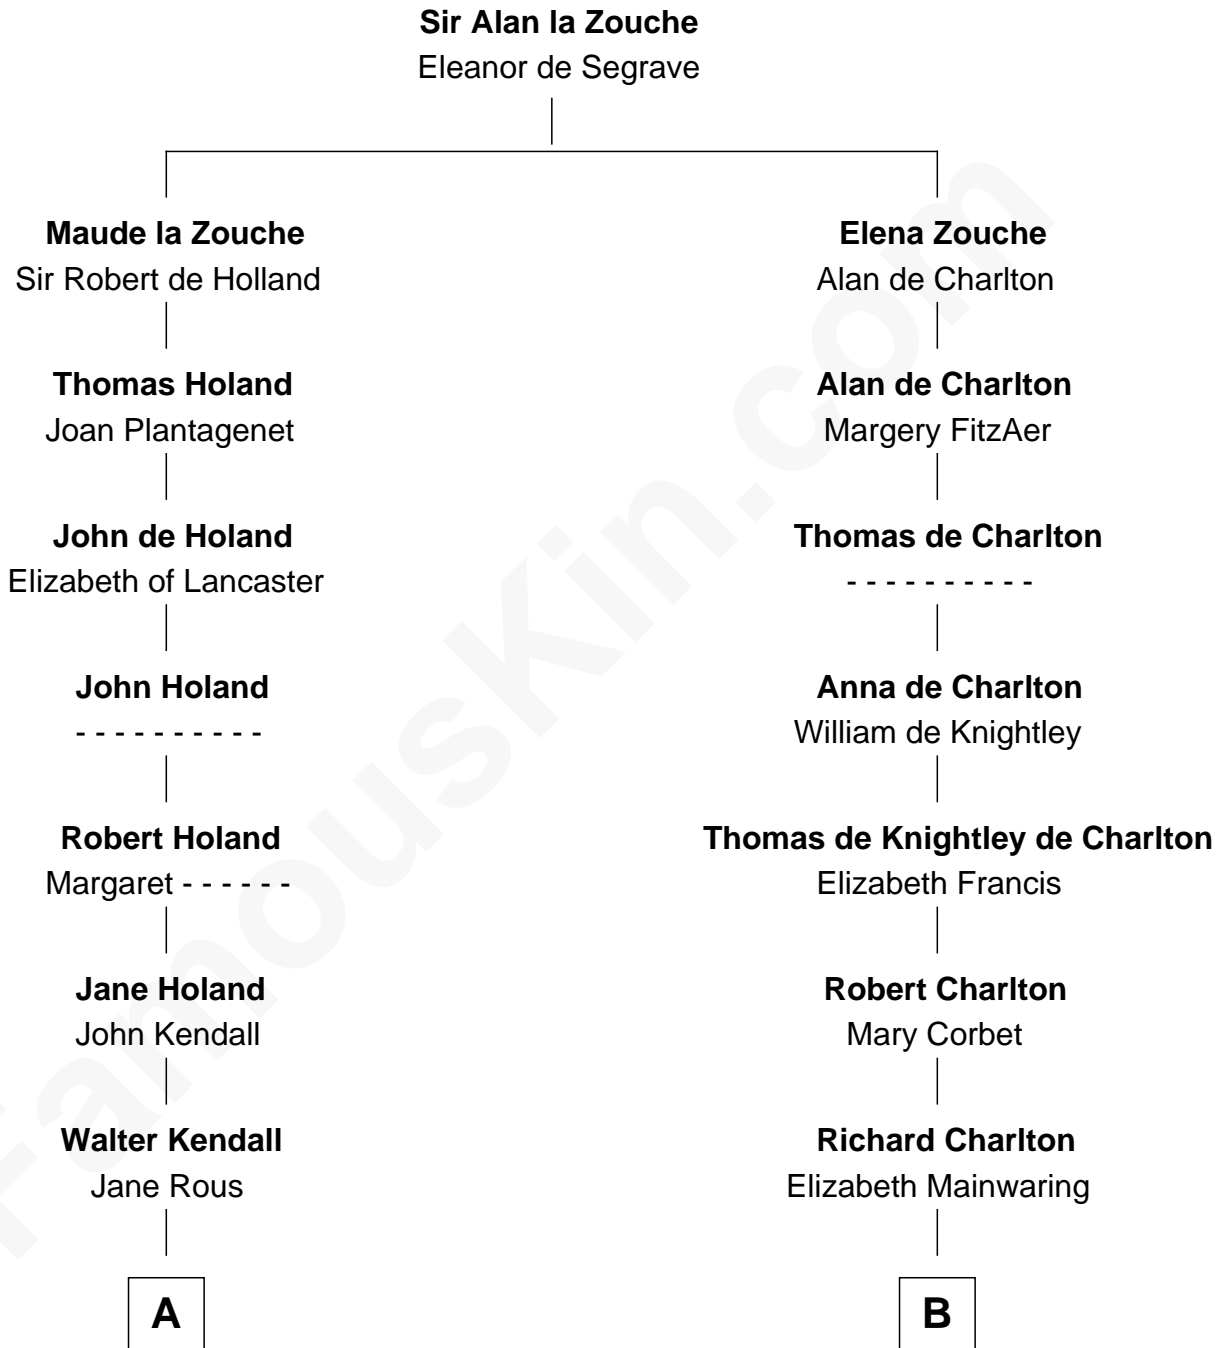

FamousKin.com Relationship Chart of

Juliette Gordon Low
Founder of the Girl Scouts

19th cousin 1 time removed of

Alice (Lee) Roosevelt
First Wife of President Theodore Roosevelt

C

Juliette Augusta Magill

John Harris Kinzie

Eleanor Lytle Kinzie

William Washington Gordon

Juliette Gordon Low

Founder of the Girl Scouts

D

Nathaniel Cabot Lee

Mary Ann Cabot

John Clarke Lee

Harriet Paine Rose

George Cabot Lee

Caroline Watts Haskell

Alice (Lee) Roosevelt

Wife of President Theodore Roosevelt