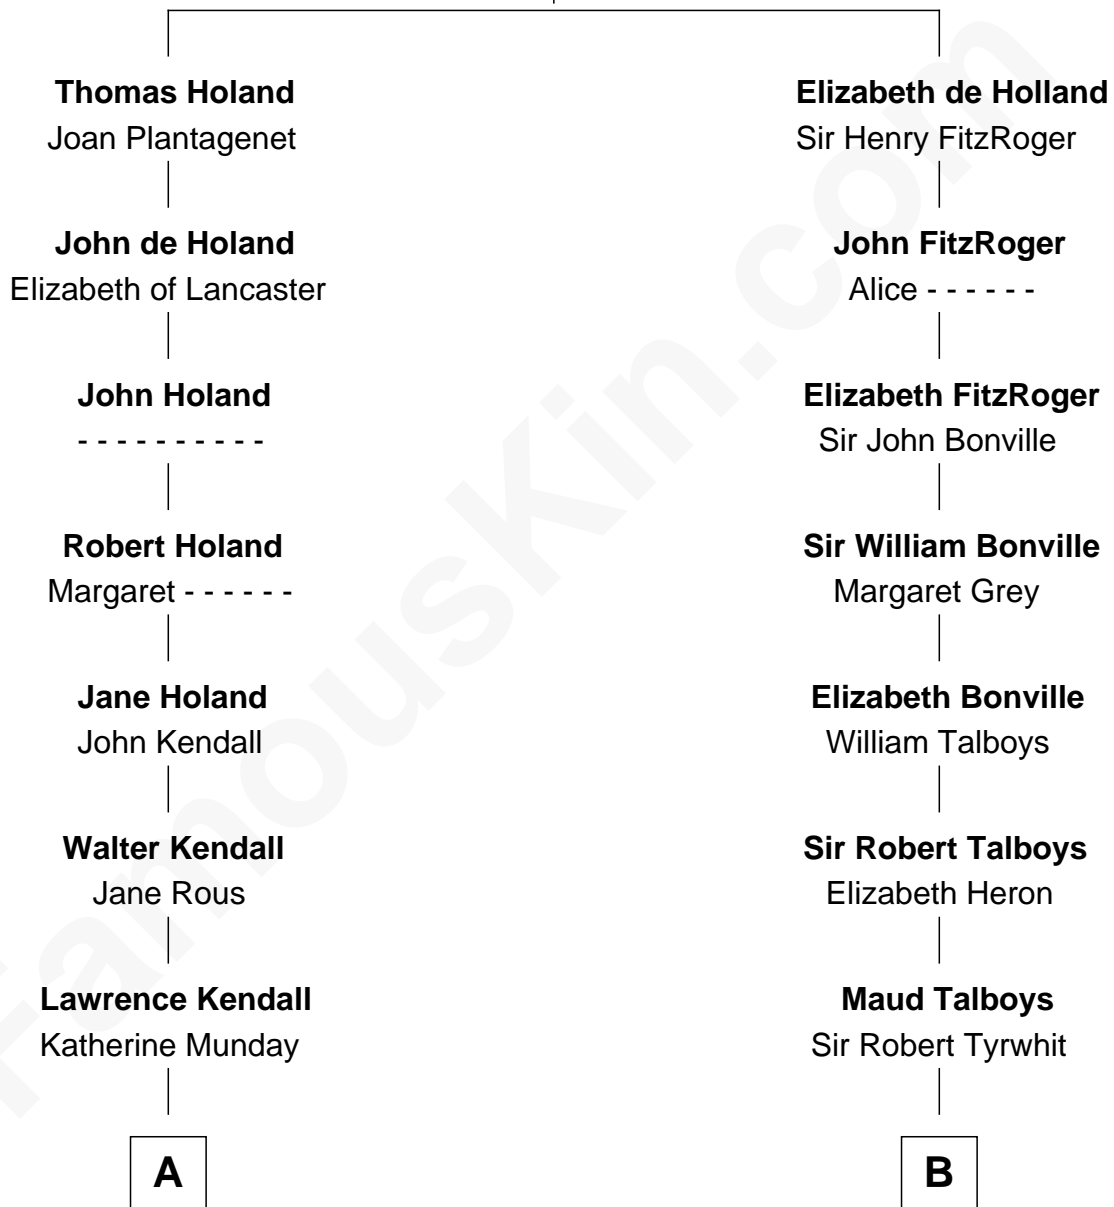

FamousKin.com Relationship Chart of

Juliette Gordon Low
Founder of the Girl Scouts

18th cousin 3 times removed of

Tony Dow
TV Actor

Sir Robert de Holland
Maude la Zouche

C

Eleanor Lytle Kinzie
William Washington Gordon

Juliette Gordon Low
Founder of the Girl Scouts

D

Hannah Maria Cleveland
Benjamin Franklin Gates

Anna Maria Gates
James Keyes Montrose

James Fay Montrose
Alice Lee Anders

Muriel Virginia Montrose
John Stevens Dow