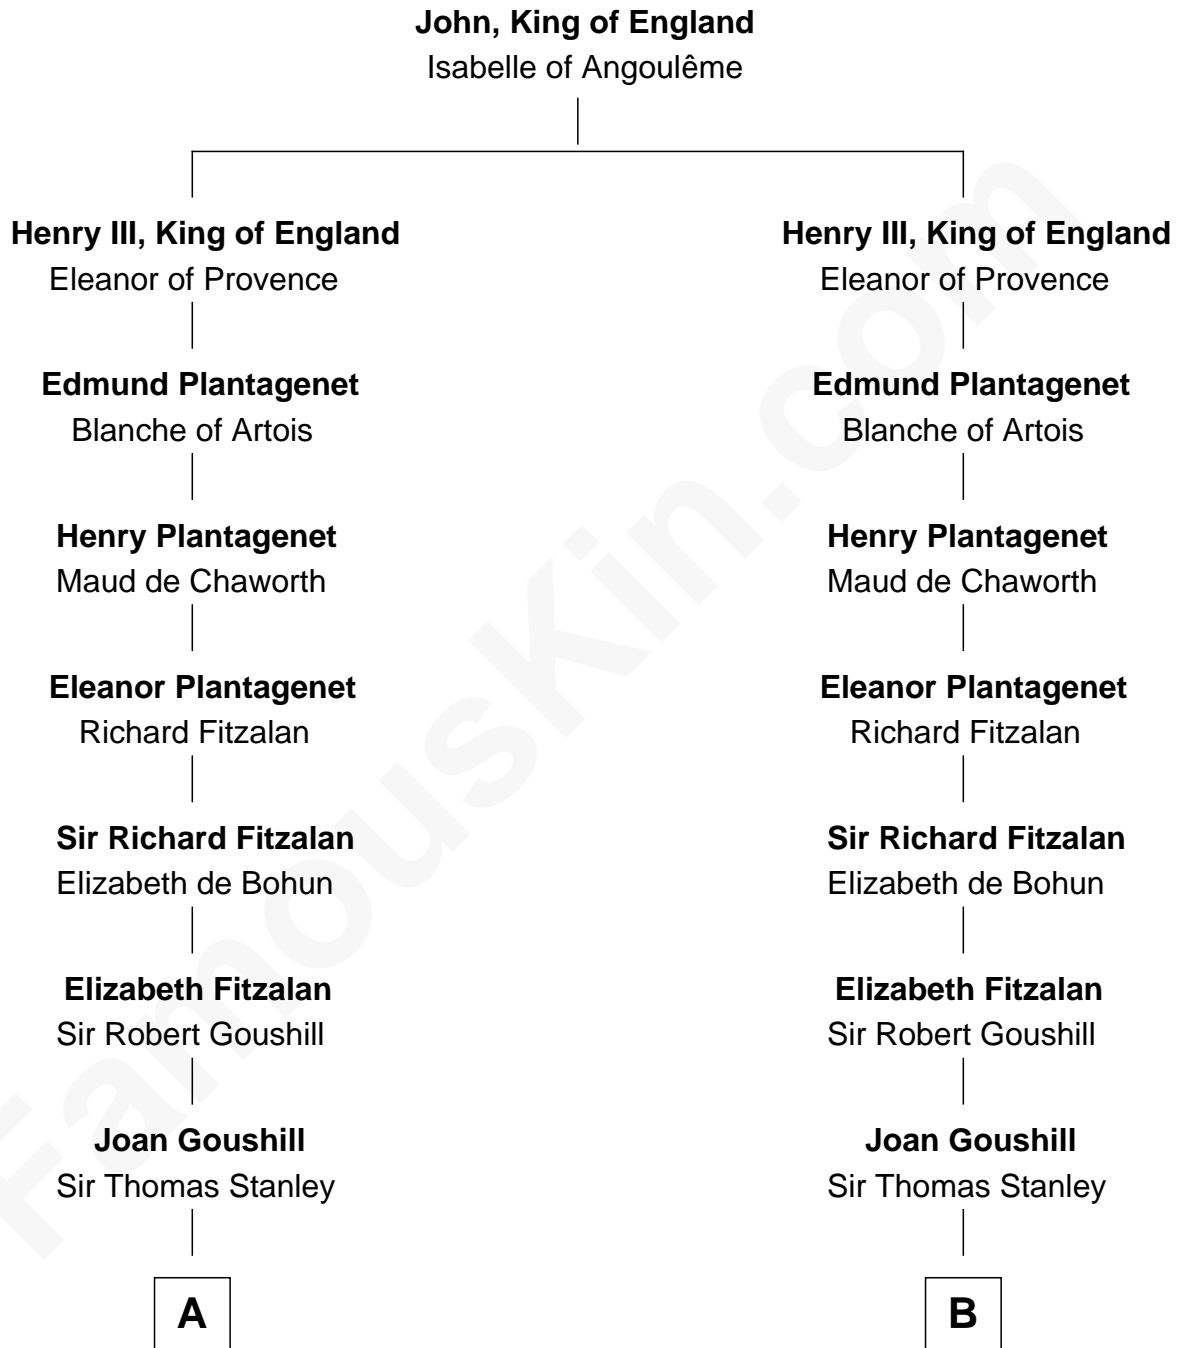

**FamousKin.com**  
**Relationship Chart of**  
**Juliette Gordon Low**  
*Founder of the Girl Scouts*

17th cousin 4 times removed of

**James Madison**  
*4th U.S. President*

**C**

—  
**Alexander Wolcott**

Frances Burbank

—  
**Frances Wolcott**

Arthur William Magill

—  
**Juliette Augusta Magill**

John Harris Kinzie

—  
**Eleanor Lytle Kinzie**

William Washington Gordon

—  
**Juliette Gordon Low**

*Founder of the Girl Scouts*