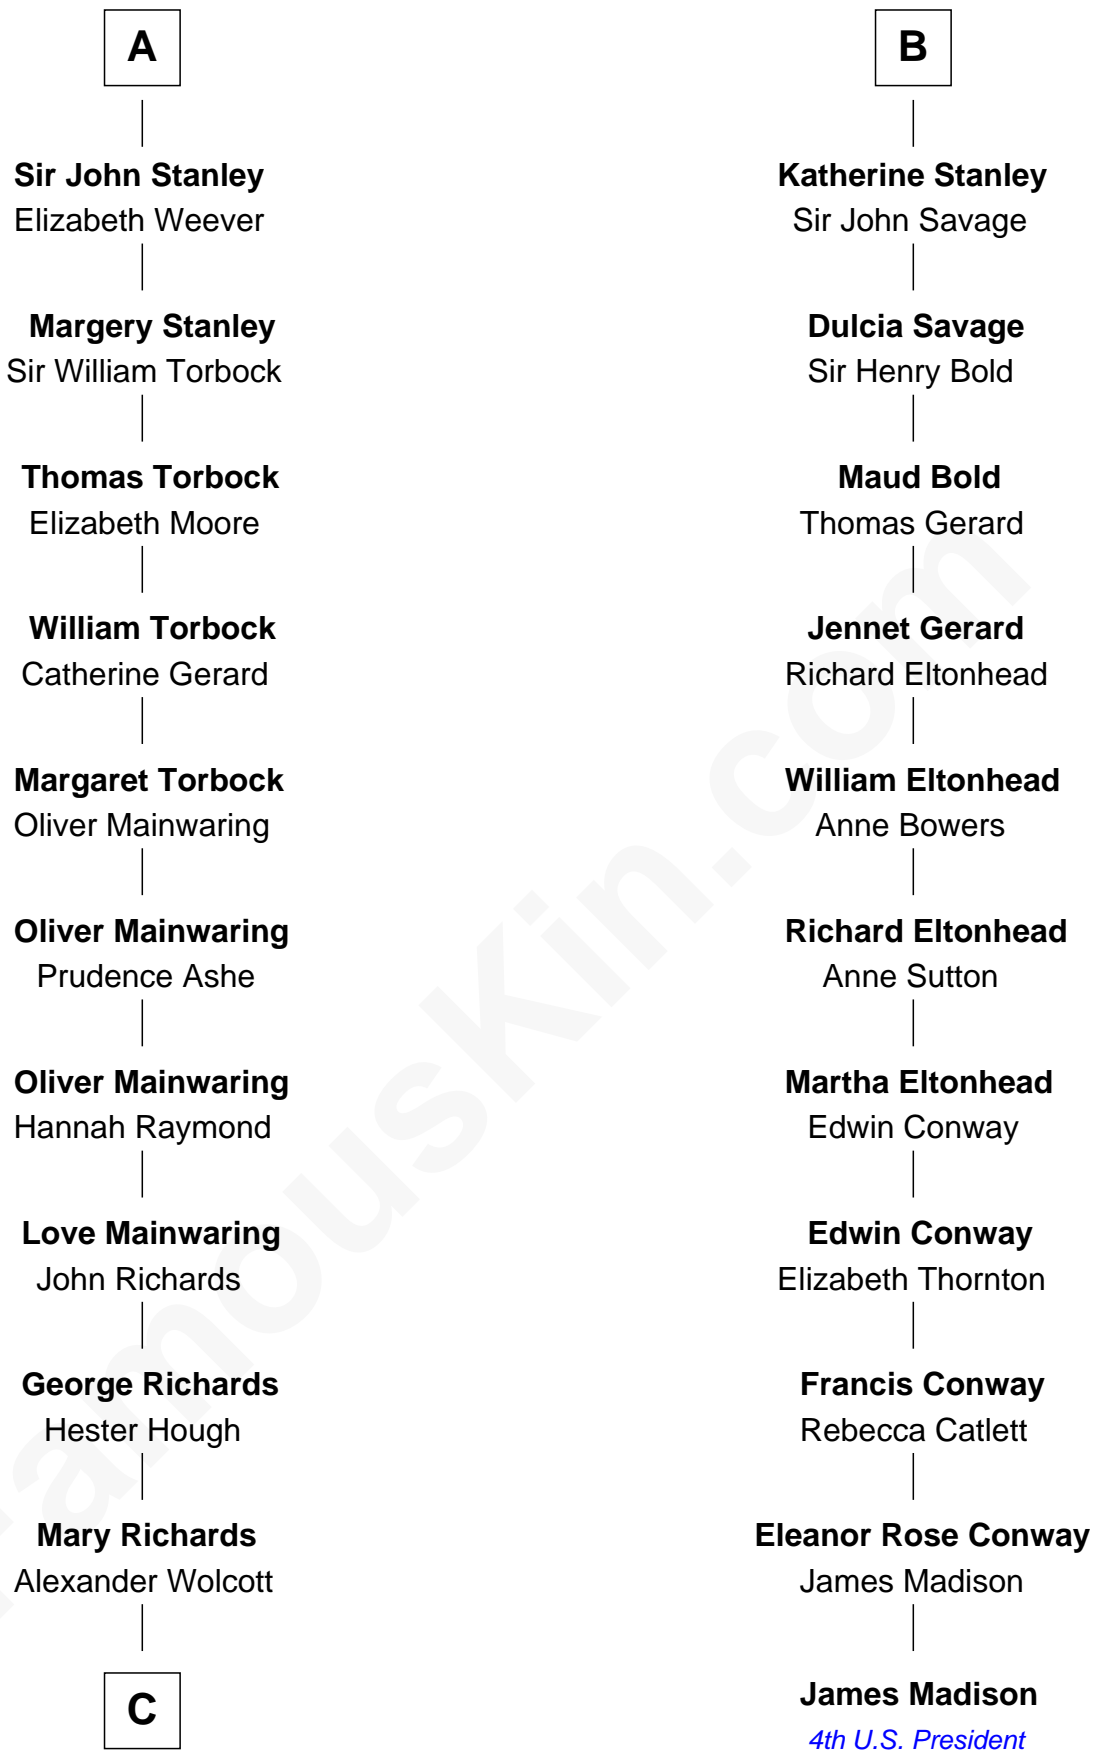

FamousKin.com
Relationship Chart of
Juliette Gordon Low
Founder of the Girl Scouts

17th cousin 4 times removed of

James Madison
4th U.S. President

C

—
Alexander Wolcott

Frances Burbank

—
Frances Wolcott

Arthur William Magill

—
Juliette Augusta Magill

John Harris Kinzie

—
Eleanor Lytle Kinzie

William Washington Gordon

—
Juliette Gordon Low

Founder of the Girl Scouts

FamousKin.com