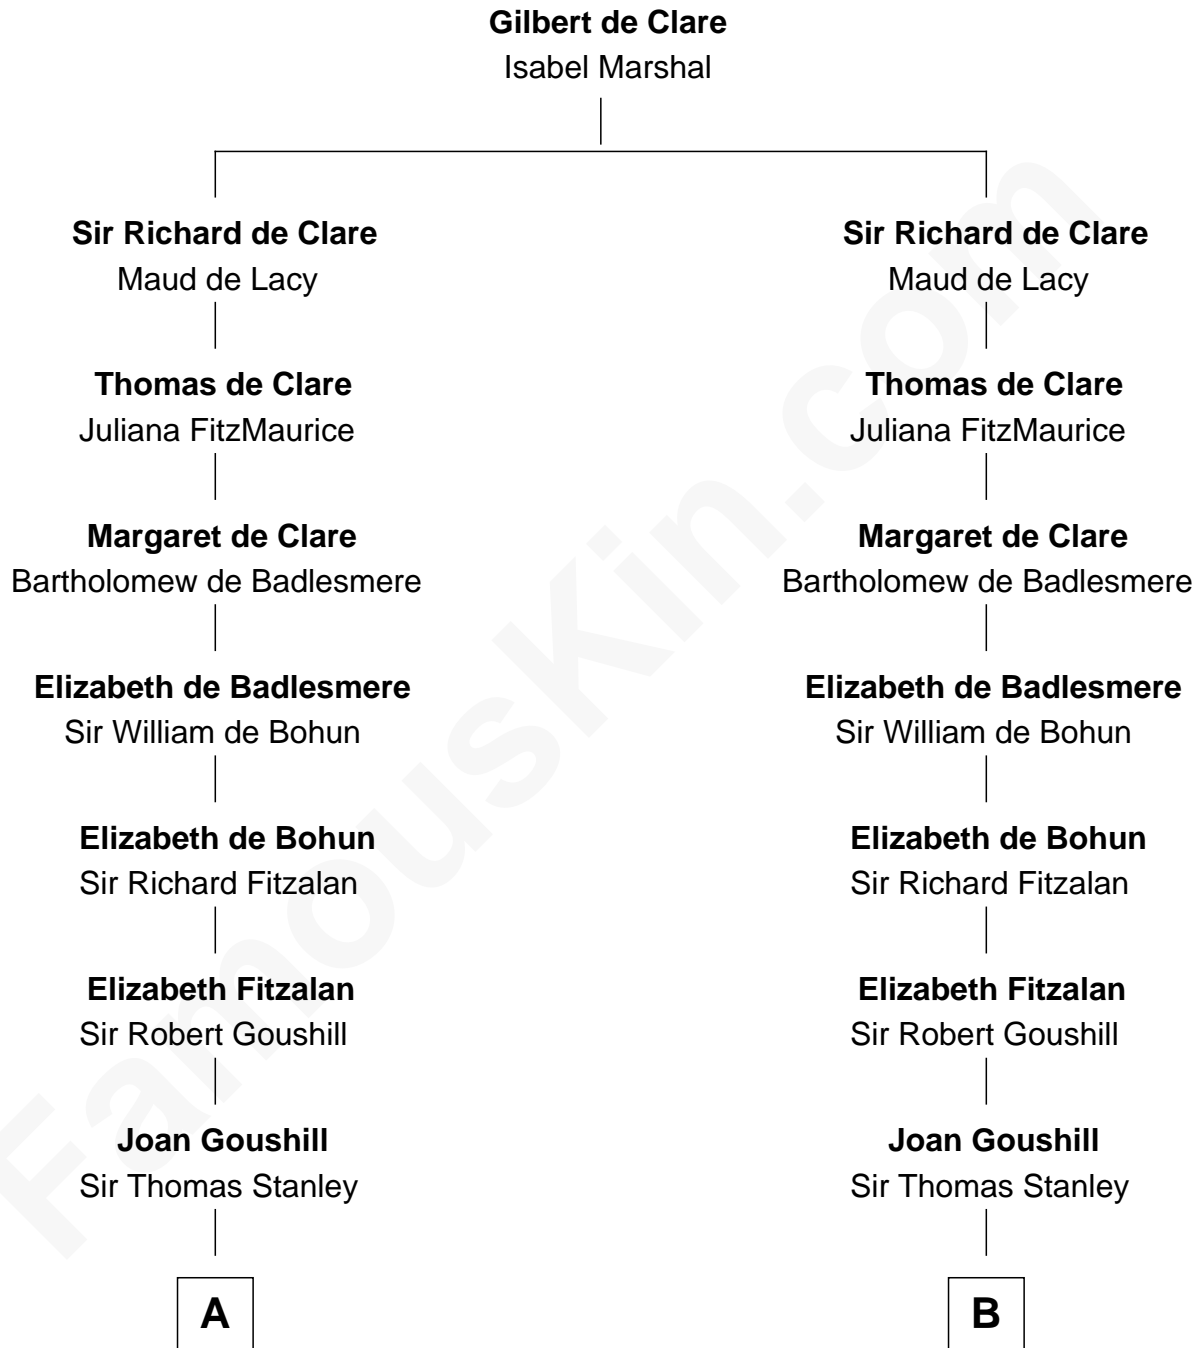

**FamousKin.com**  
**Relationship Chart of**  
**Juliette Gordon Low**  
*Founder of the Girl Scouts*

17th cousin 4 times removed of

**James Madison**  
*4th U.S. President*

**C**

—  
**Alexander Wolcott**

Frances Burbank

—  
**Frances Wolcott**

Arthur William Magill

—  
**Juliette Augusta Magill**

John Harris Kinzie

—  
**Eleanor Lytle Kinzie**

William Washington Gordon

—  
**Juliette Gordon Low**

*Founder of the Girl Scouts*