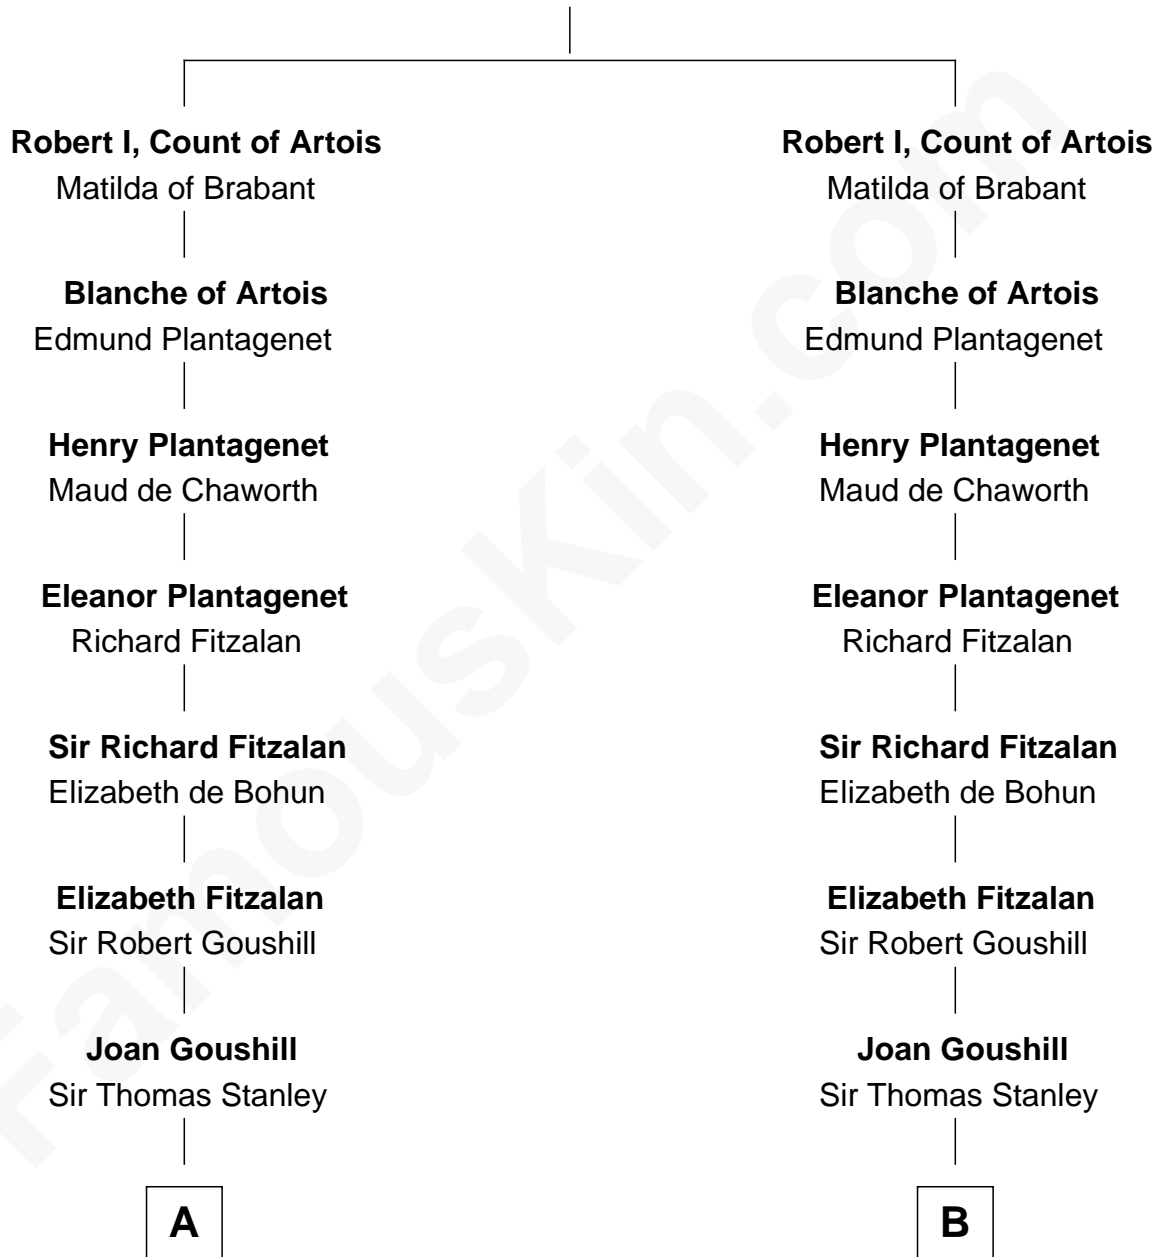

FamousKin.com
Relationship Chart of
Juliette Gordon Low
Founder of the Girl Scouts

17th cousin 4 times removed of

James Madison
4th U.S. President

Louis VIII, King of France
 Blanche of Castile

C

—
Alexander Wolcott

Frances Burbank

—
Frances Wolcott

Arthur William Magill

—
Juliette Augusta Magill

John Harris Kinzie

—
Eleanor Lytle Kinzie

William Washington Gordon

—
Juliette Gordon Low