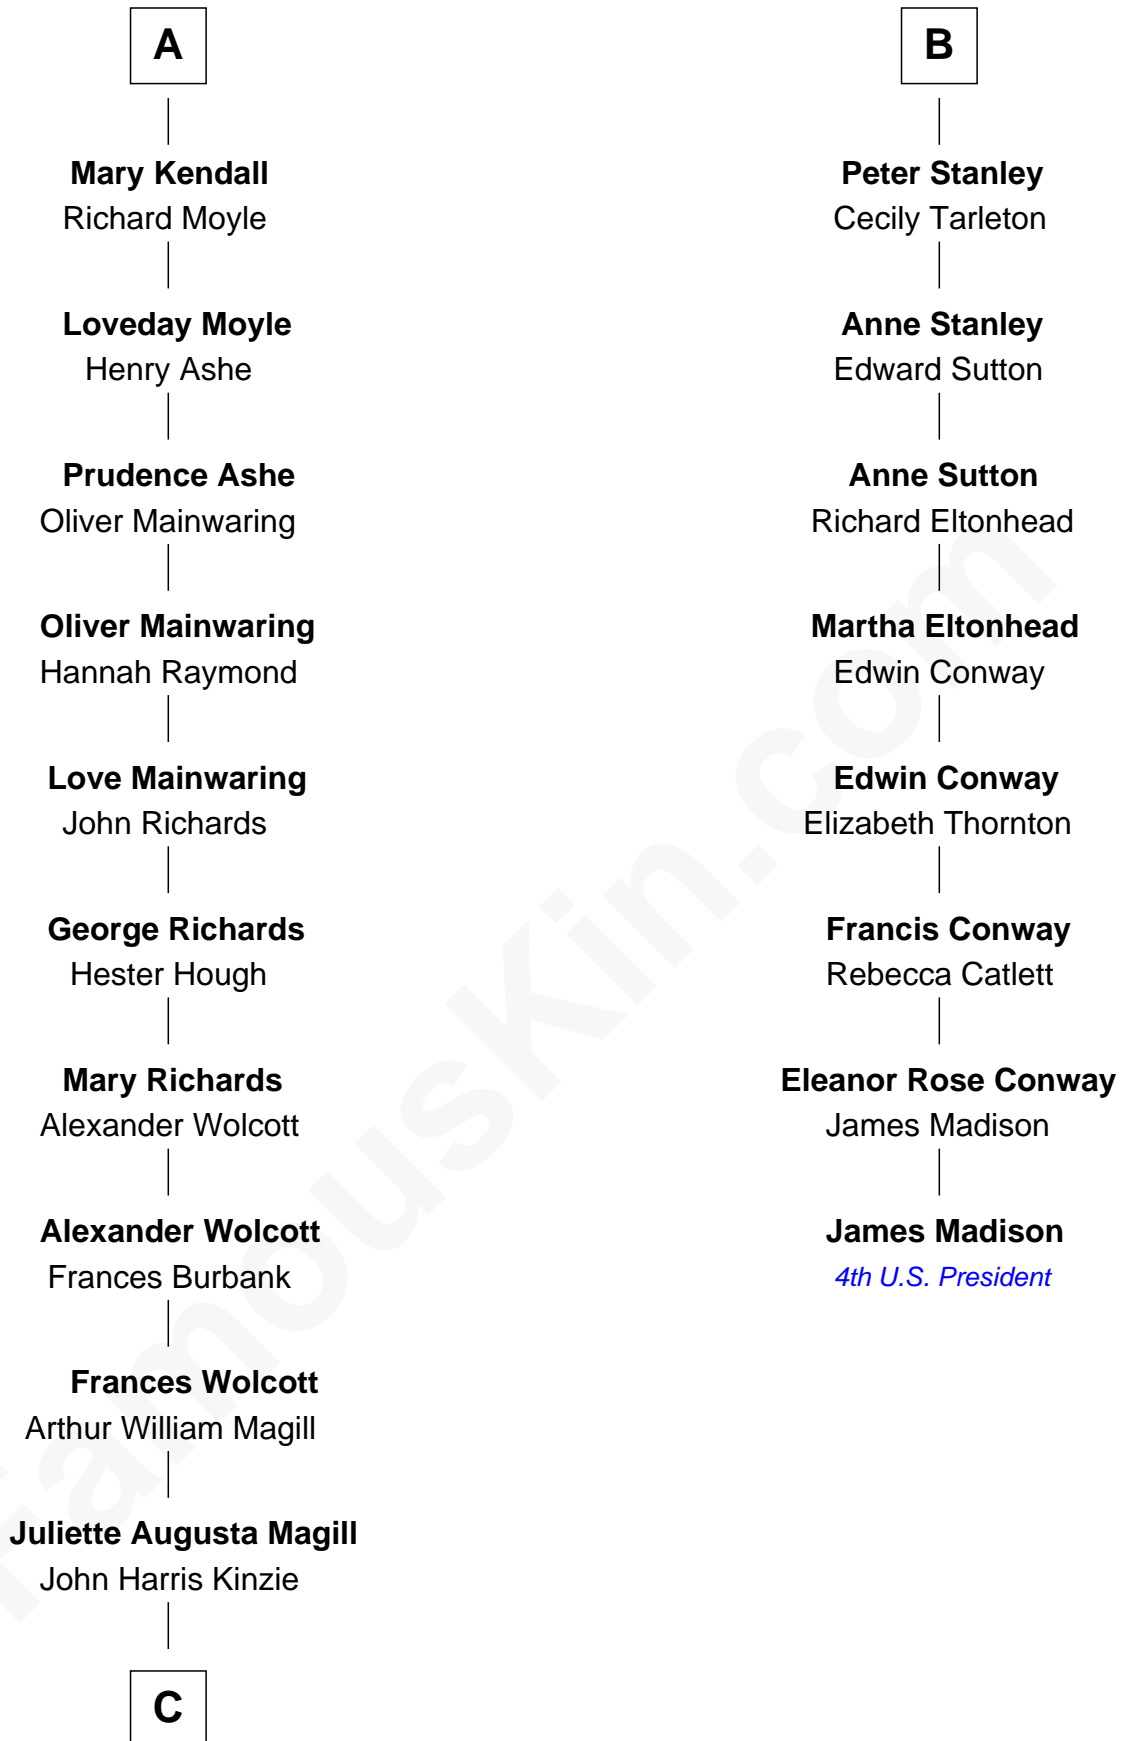

FamousKin.com
Relationship Chart of
Juliette Gordon Low
Founder of the Girl Scouts

14th cousin 4 times removed of

James Madison
4th U.S. President

Sir Robert de Holland
 Maude la Zouche

C

Eleanor Lytle Kinzie
William Washington Gordon

Juliette Gordon Low
Founder of the Girl Scouts

FamousKin.com