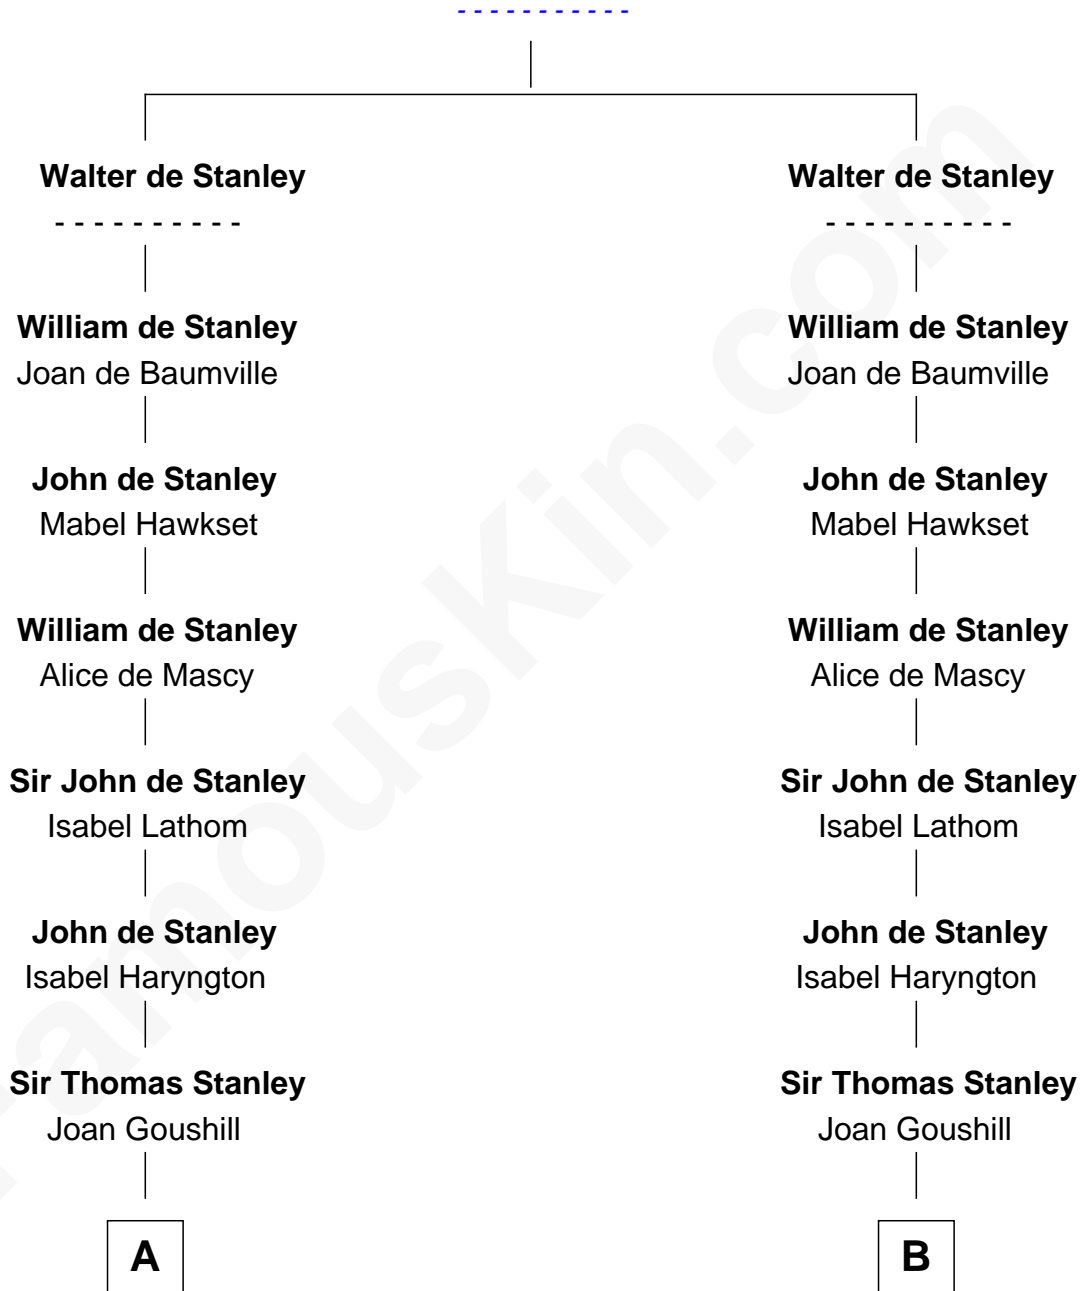

FamousKin.com
Relationship Chart of
Juliette Gordon Low
Founder of the Girl Scouts

17th cousin 4 times removed of

James Madison
4th U.S. President

William de Stanley

A

Sir John Stanley
Elizabeth Weever

Margery Stanley
Sir William Torbock

Thomas Torbock
Elizabeth Moore

William Torbock
Catherine Gerard

Margaret Torbock
Oliver Mainwaring

Oliver Mainwaring
Prudence Ashe

Oliver Mainwaring
Hannah Raymond

Love Mainwaring
John Richards

George Richards
Hester Hough