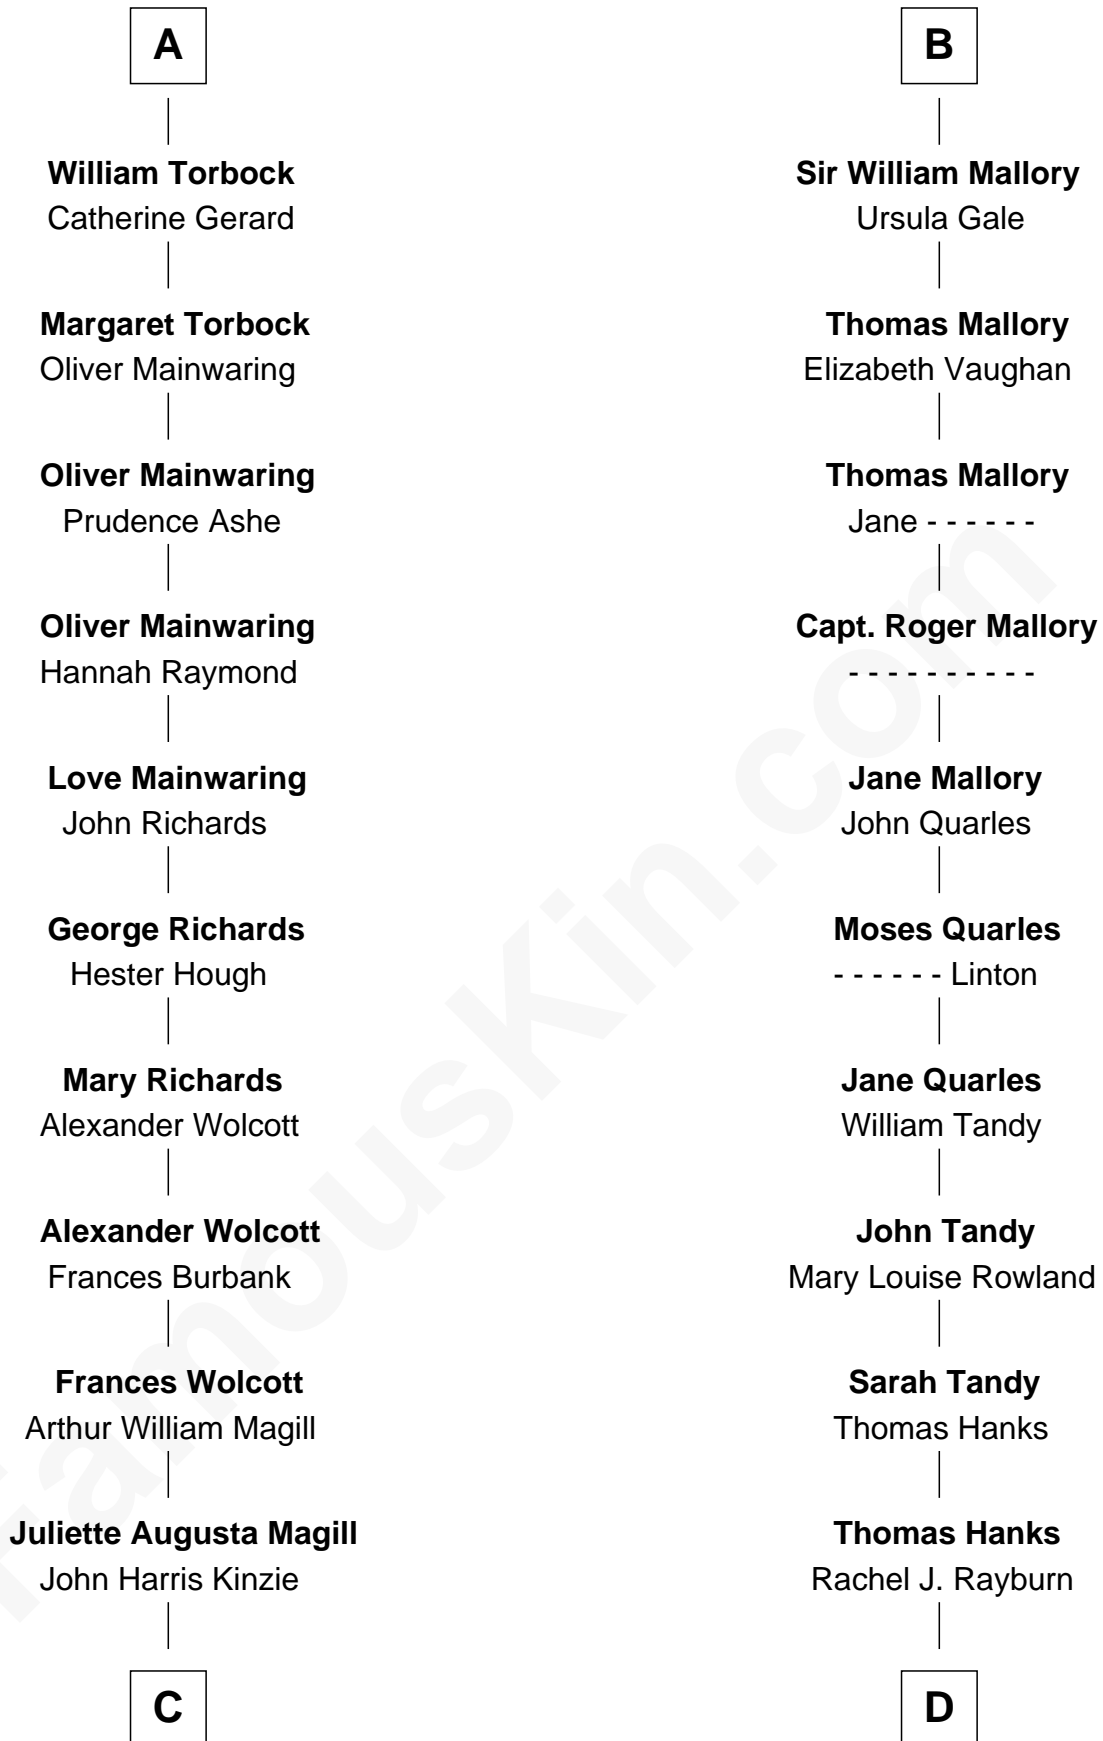

FamousKin.com

Relationship Chart of

Juliette Gordon Low

Founder of the Girl Scouts

18th cousin 2 times removed of

Tom Hanks
Movie Actor

Edmund Fitzalan
Alice de Warenne

Richard Fitzalan
Eleanor Plantagenet

Aline Fitzalan
Sir Roger le Strange

Sir Richard Fitzalan
Elizabeth de Bohun

Lucy le Strange
Sir William Willoughby

Elizabeth Fitzalan
Sir Robert Goushill

Margery Willoughby
Sir William FitzHugh

Joan Goushill
Sir Thomas Stanley

Lora FitzHugh
Sir John Constable

Sir John Stanley
Elizabeth Weever

Joan Constable
Sir William Mallory

Margery Stanley
Sir William Torbock

Sir John Mallory
Margaret Thwaites

Thomas Torbock
Elizabeth Moore

Sir William Mallory
Jane Norton

A

B

C

Eleanor Lytle Kinzie
William Washington Gordon

Juliette Gordon Low
Founder of the Girl Scouts

D

Daniel Boone Hanks
Mary Catherine Mefford

Ernest Buel Hanks
Gladys Hilda Ball