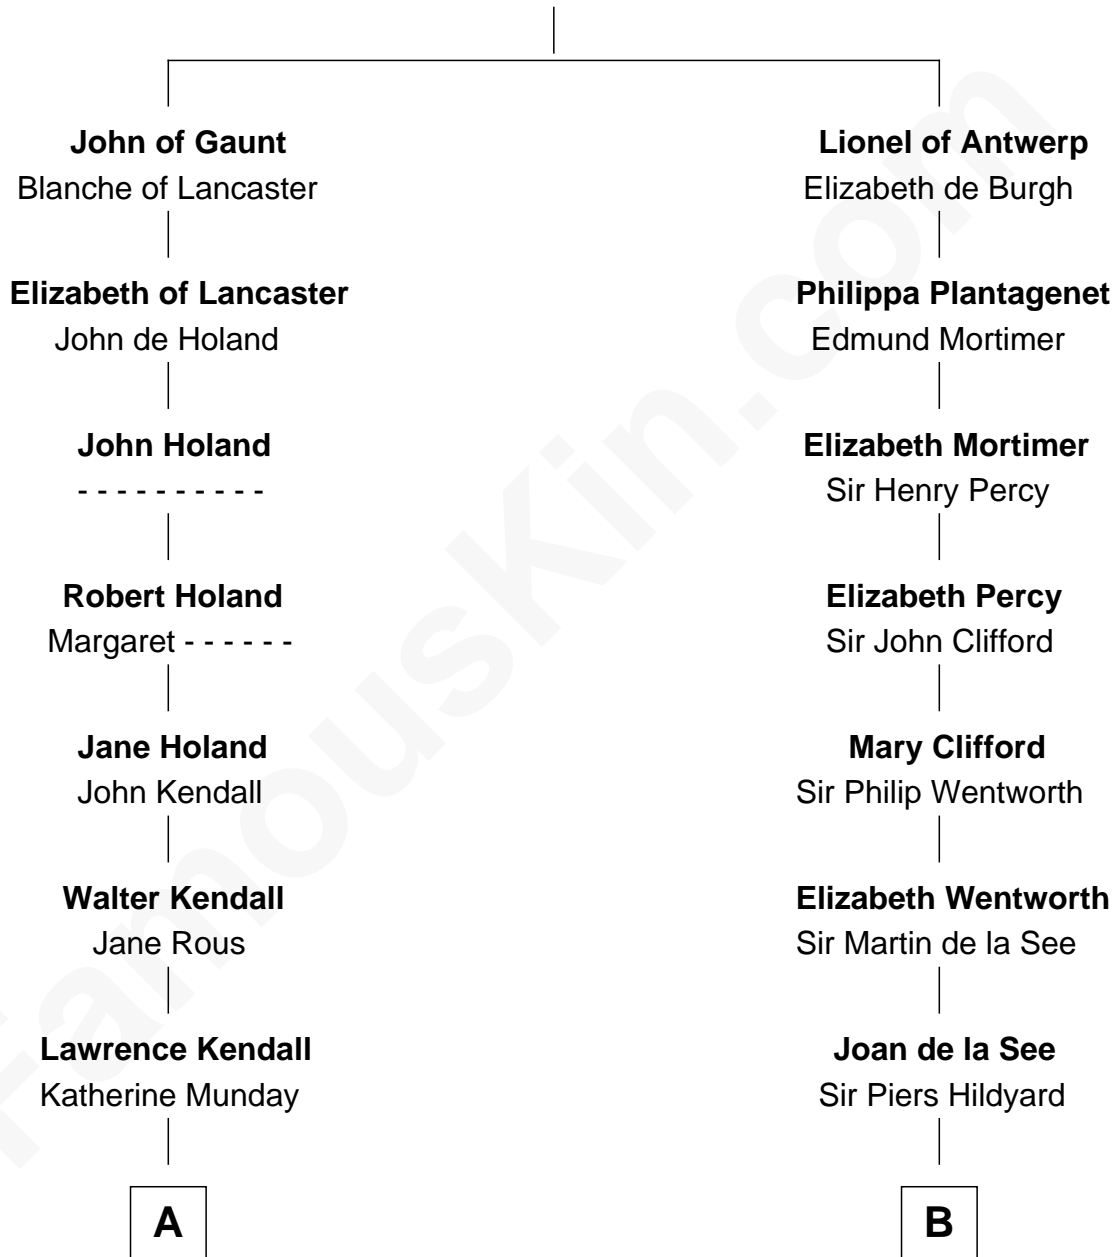

FamousKin.com
Relationship Chart of
Juliette Gordon Low
Founder of the Girl Scouts

18th cousin 3 times removed of
Tuesday Weld
TV and Movie Actress

Edward III, King of England
 Philippa of Hainault

C

Eleanor Lytle Kinzie
William Washington Gordon

Juliette Gordon Low
Founder of the Girl Scouts

D

Sarah Bartlett Balch
Stephen Minot Weld

Stephen Minot Weld
Eloise Rodman

Edward Motley Weld
Sarah Lothrop King

Lothrop Motley Weld
Yosene Balfour Ker

Tuesday Weld
TV and Movie Actress