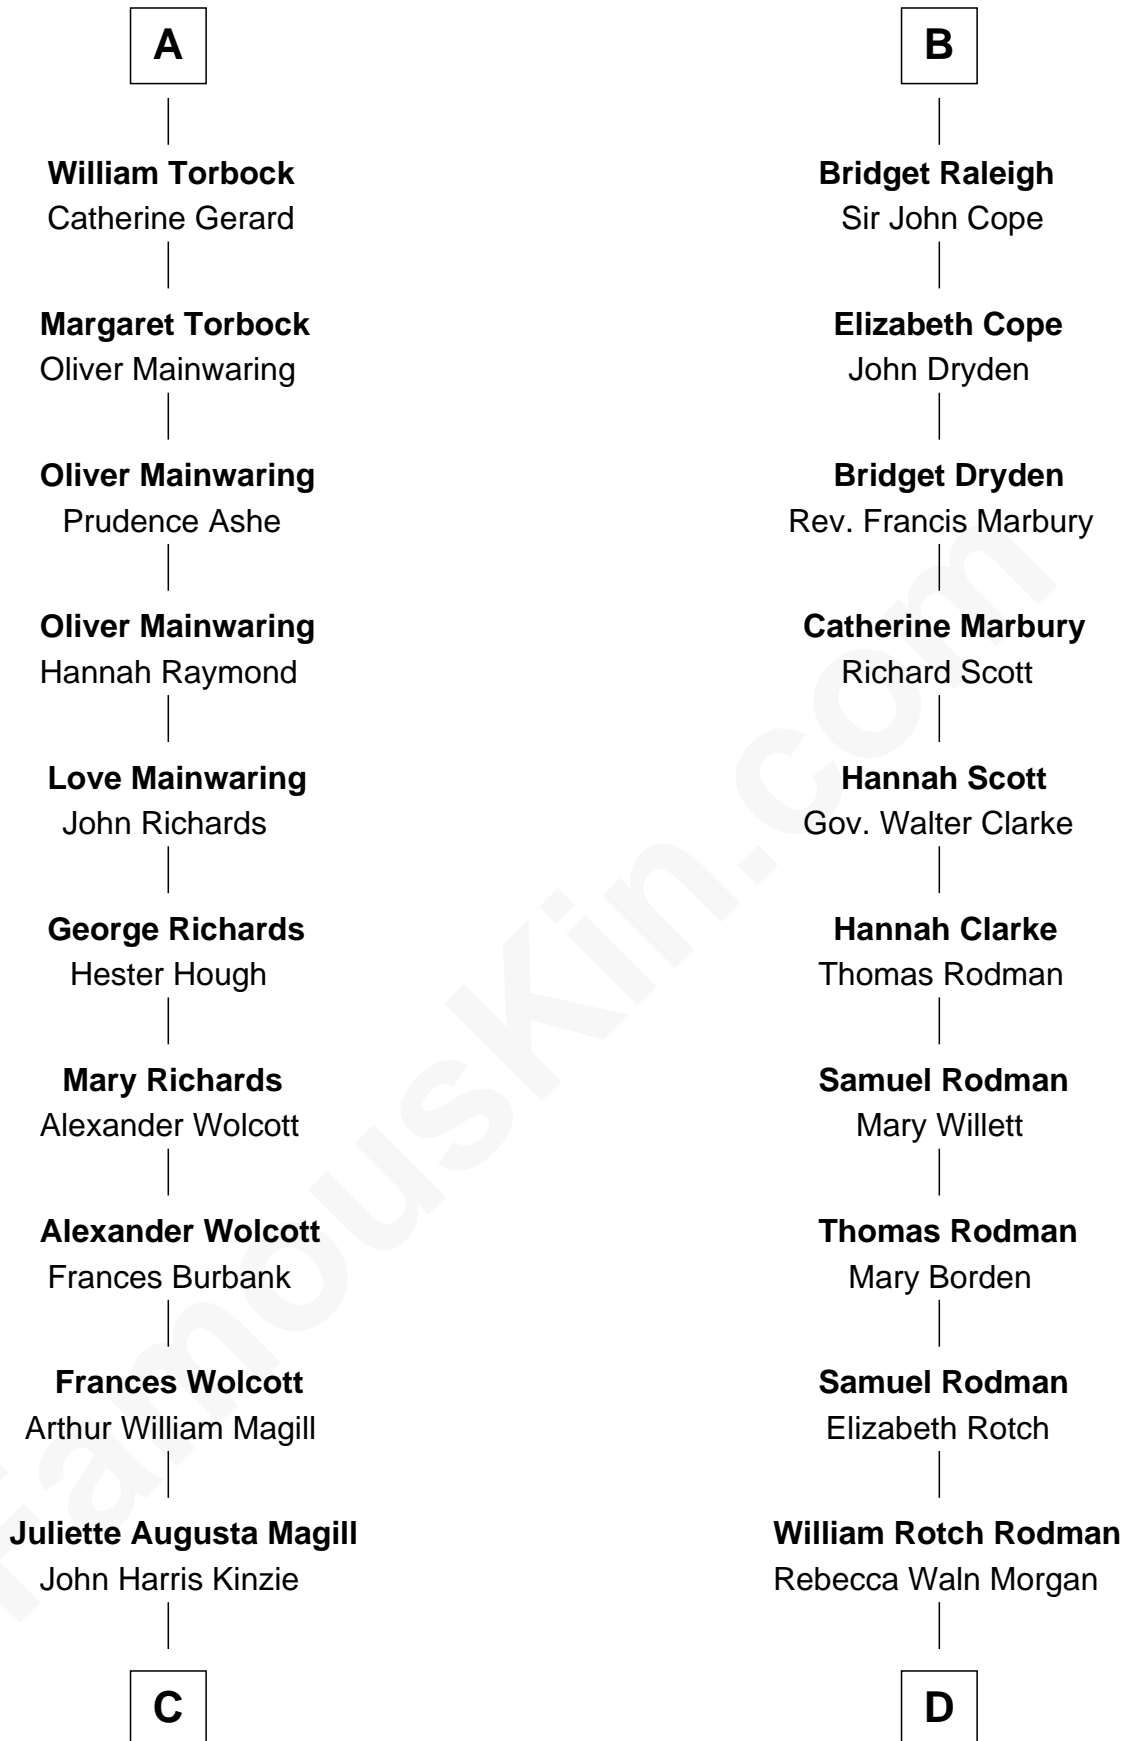

FamousKin.com
Relationship Chart of
Juliette Gordon Low
Founder of the Girl Scouts

18th cousin 3 times removed of

Tuesday Weld
TV and Movie Actress

Edmund Fitzalan
 Alice de Warenne

Richard Fitzalan
 Eleanor Plantagenet

Sir Richard Fitzalan
 Elizabeth de Bohun

Elizabeth Fitzalan
 Sir Robert Goushill

Joan Goushill
 Sir Thomas Stanley

Sir John Stanley
 Elizabeth Weever

Margery Stanley
 Sir William Torbock

Thomas Torbock
 Elizabeth Moore

A

Mary Fitzalan
 John le Strange

Ankaret le Strange
 Sir Richard Talbot

Mary Talbot
 Sir Thomas Greene

Sir Thomas Greene
 Phillippa Ferrers

Elizabeth Greene
 William Raleigh

Sir Edward Raleigh
 Margaret Verney

Sir Edward Raleigh
 Anne Chamberlayne

B

C

Eleanor Lytle Kinzie
William Washington Gordon

Juliette Gordon Low
Founder of the Girl Scouts

D

Alfred Rodman
Anna Lothrop Motley

Eloise Rodman
Stephen Minot Weld