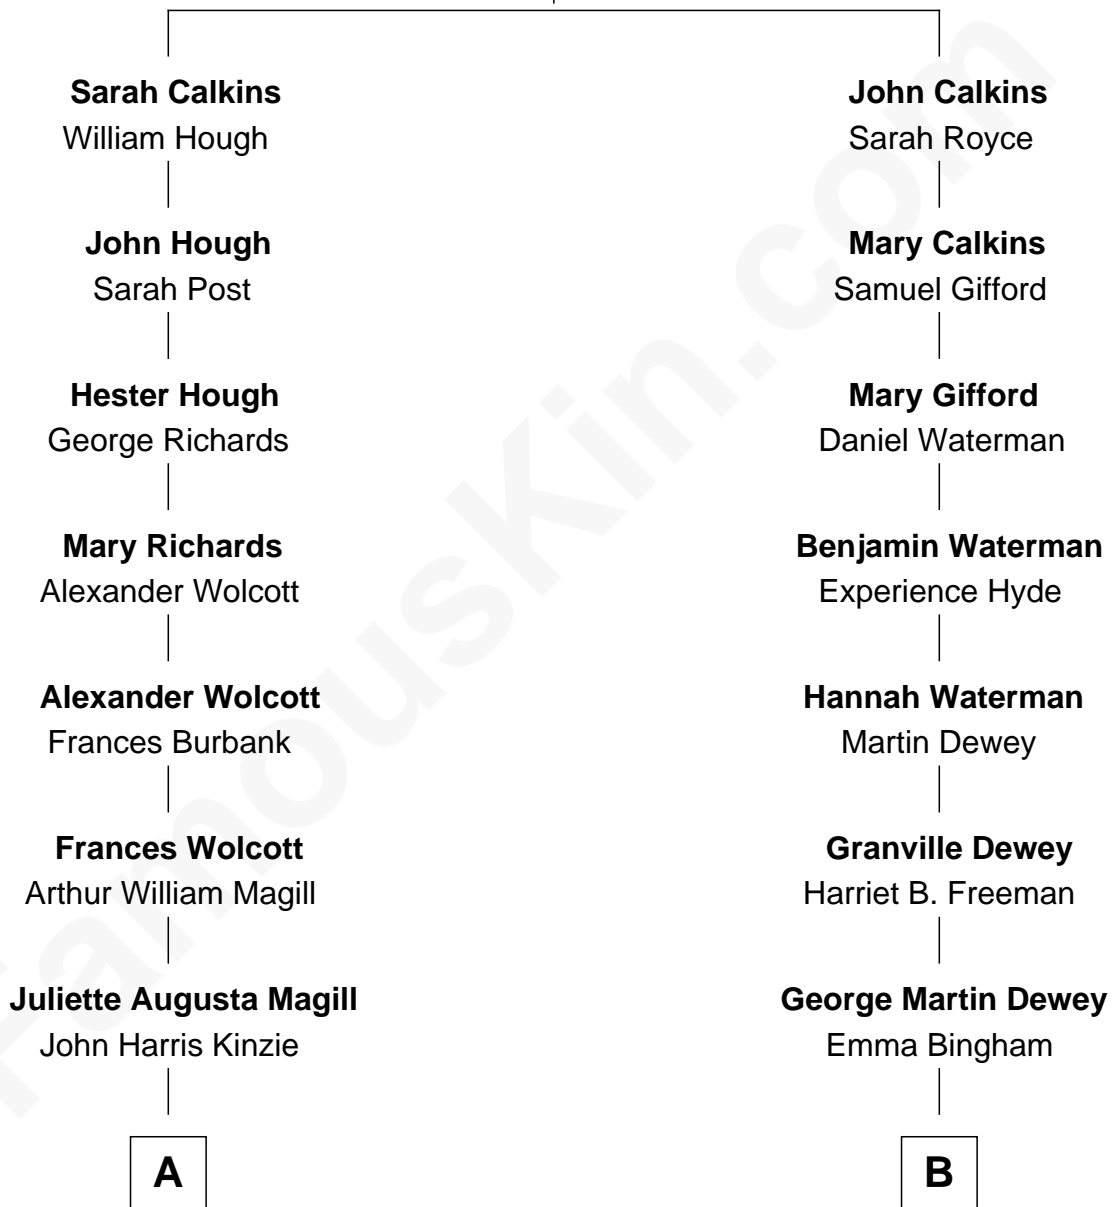

# FamousKin.com Relationship Chart of

**Juliette Gordon Low**  
*Founder of the Girl Scouts*

8th cousin of

**Thomas Edmund Dewey**  
*47th Governor of New York*

**Hugh Calkins**  
Anne - - - - -

**A**

**Eleanor Lytle Kinzie**  
William Washington Gordon

**Juliette Gordon Low**  
*Founder of the Girl Scouts*

**B**

**George Martin Dewey**  
Annie L. Thomas

**Thomas Edmund Dewey**  
*47th Governor of New York*

FamousKin.com