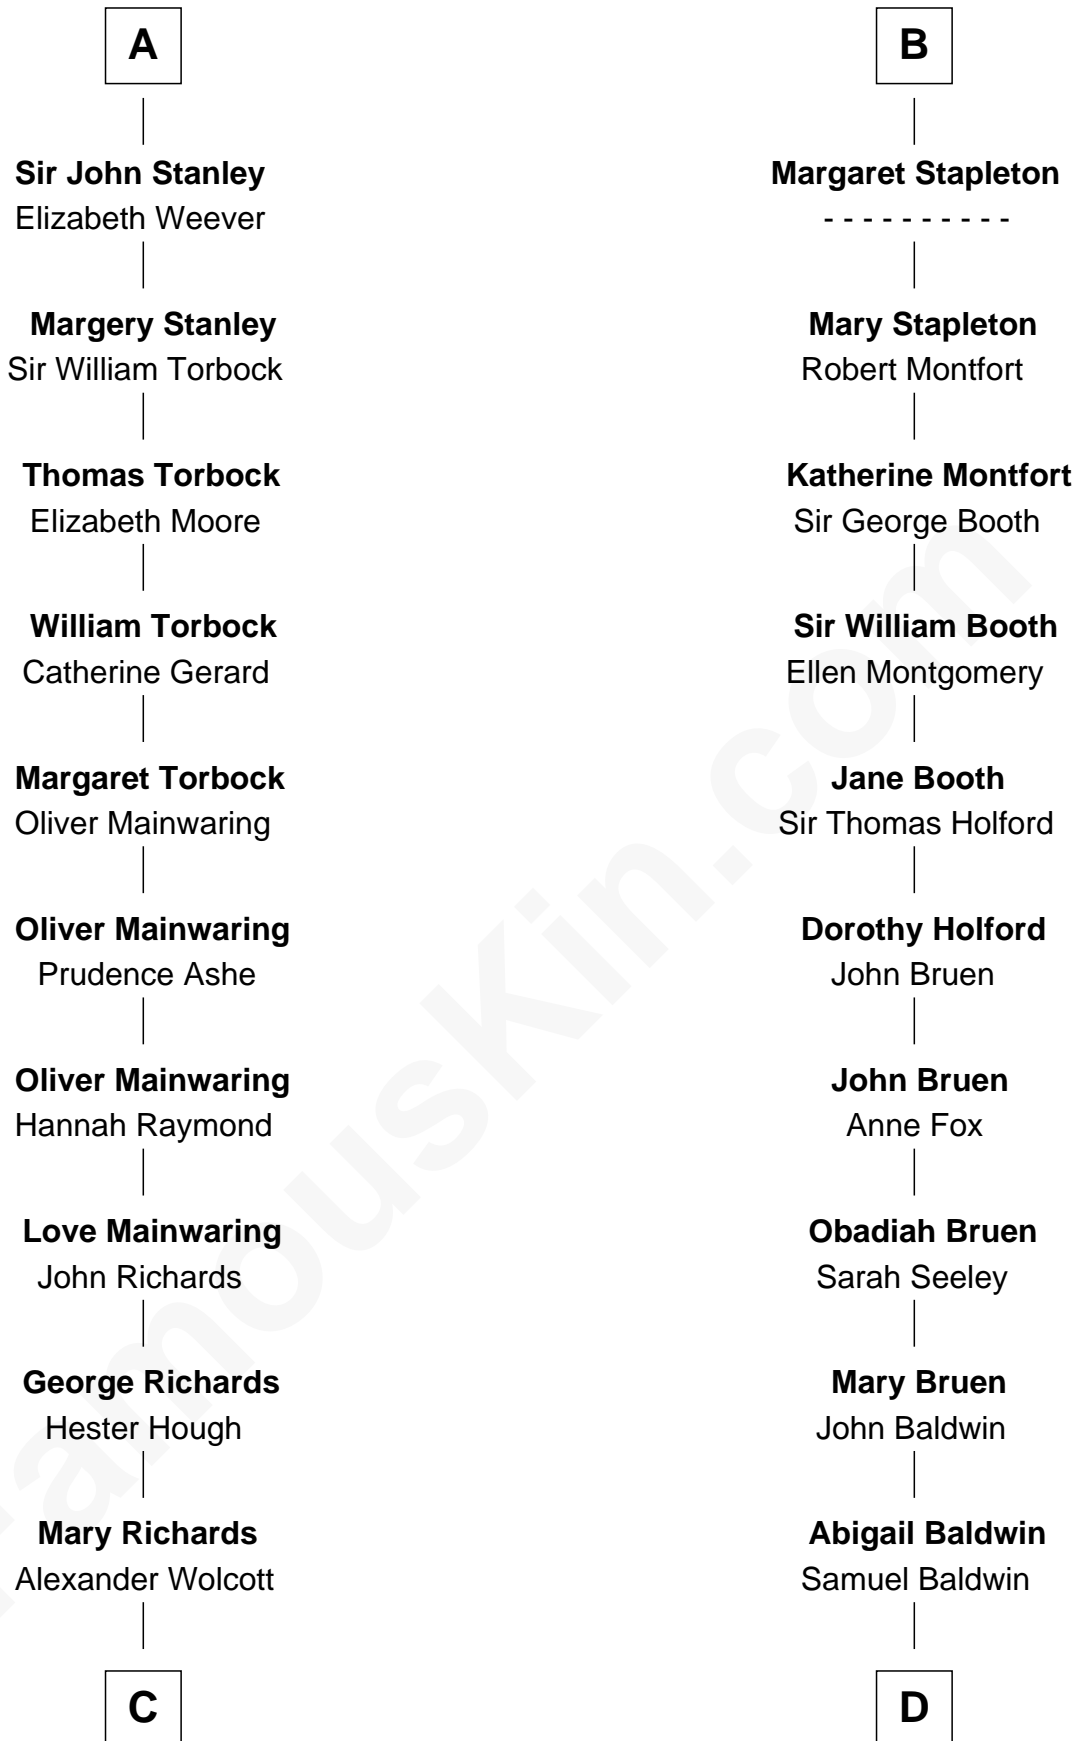

# FamousKin.com Relationship Chart of

**Juliette Gordon Low**  
*Founder of the Girl Scouts*

19th cousin 2 times removed of

**Abraham Baldwin**  
*Signer of the U.S. Constitution*

**C**

**Alexander Wolcott**

Frances Burbank

**Frances Wolcott**

Arthur William Magill

**Juliette Augusta Magill**

John Harris Kinzie

**Eleanor Lytle Kinzie**

William Washington Gordon

**Juliette Gordon Low**

*Founder of the Girl Scouts*

**D**

**Timothy Baldwin**

Bathsheba Stone

**Michael Baldwin**

Lucy Dudley

**Abraham Baldwin**

*Signer of the U.S. Constitution*