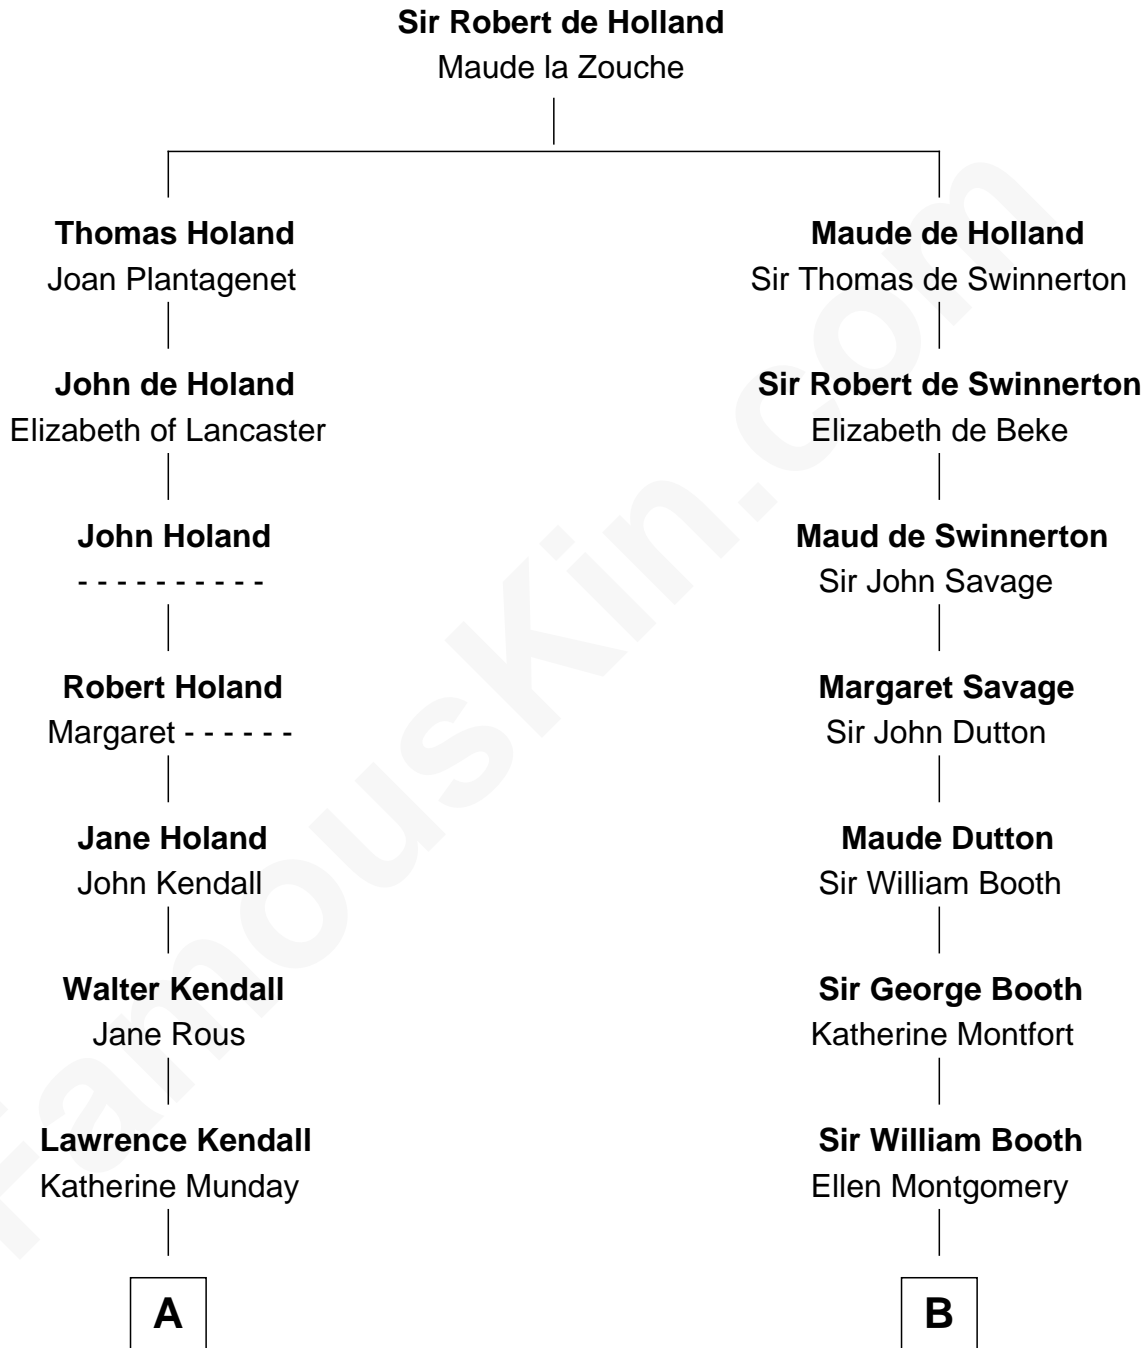

FamousKin.com Relationship Chart of

Juliette Gordon Low
Founder of the Girl Scouts

15th cousin 3 times removed of

Abraham Baldwin
Signer of the U.S. Constitution

C

—
Eleanor Lytle Kinzie
William Washington Gordon

—
Juliette Gordon Low
Founder of the Girl Scouts

FamousKin.com