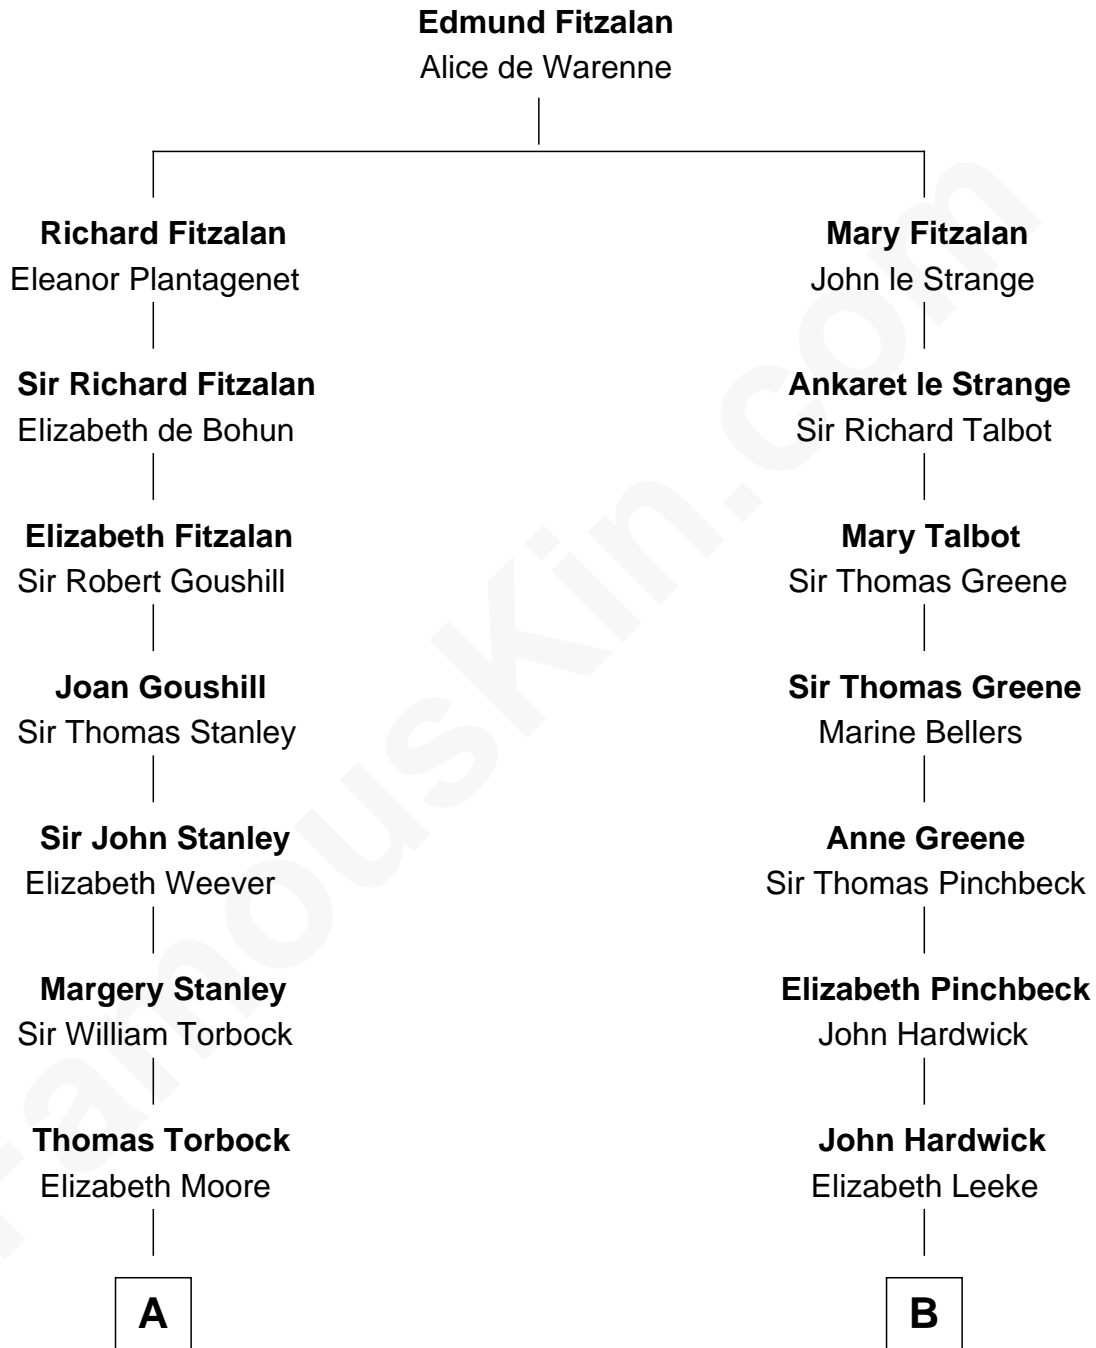

FamousKin.com
Relationship Chart of
Juliette Gordon Low
Founder of the Girl Scouts

14th cousin 4 times removed of

Charles Carroll
Signer of the Declaration of Independence

C

Eleanor Lytle Kinzie
William Washington Gordon

Juliette Gordon Low
Founder of the Girl Scouts

FamousKin.com