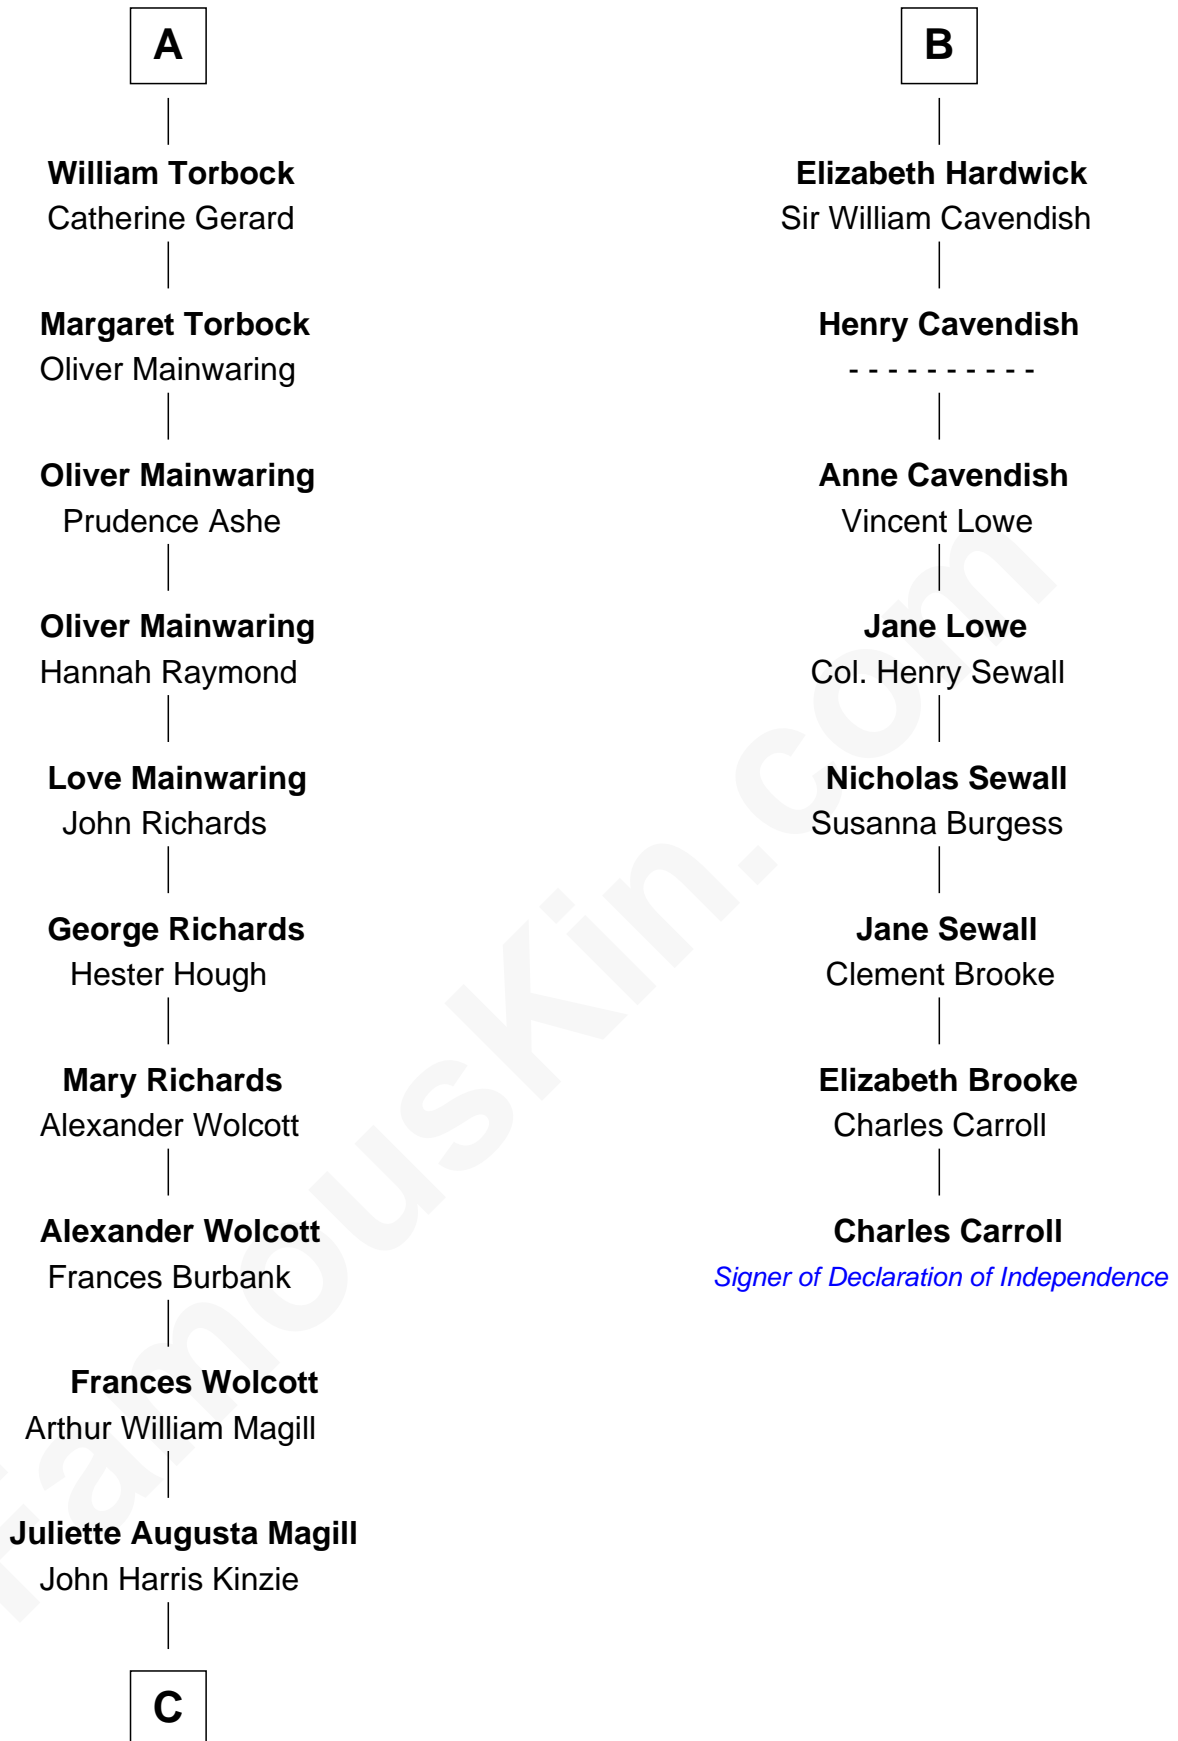

FamousKin.com
Relationship Chart of
Juliette Gordon Low
Founder of the Girl Scouts

14th cousin 4 times removed of

Charles Carroll
Signer of the Declaration of Independence

C

Eleanor Lytle Kinzie
William Washington Gordon