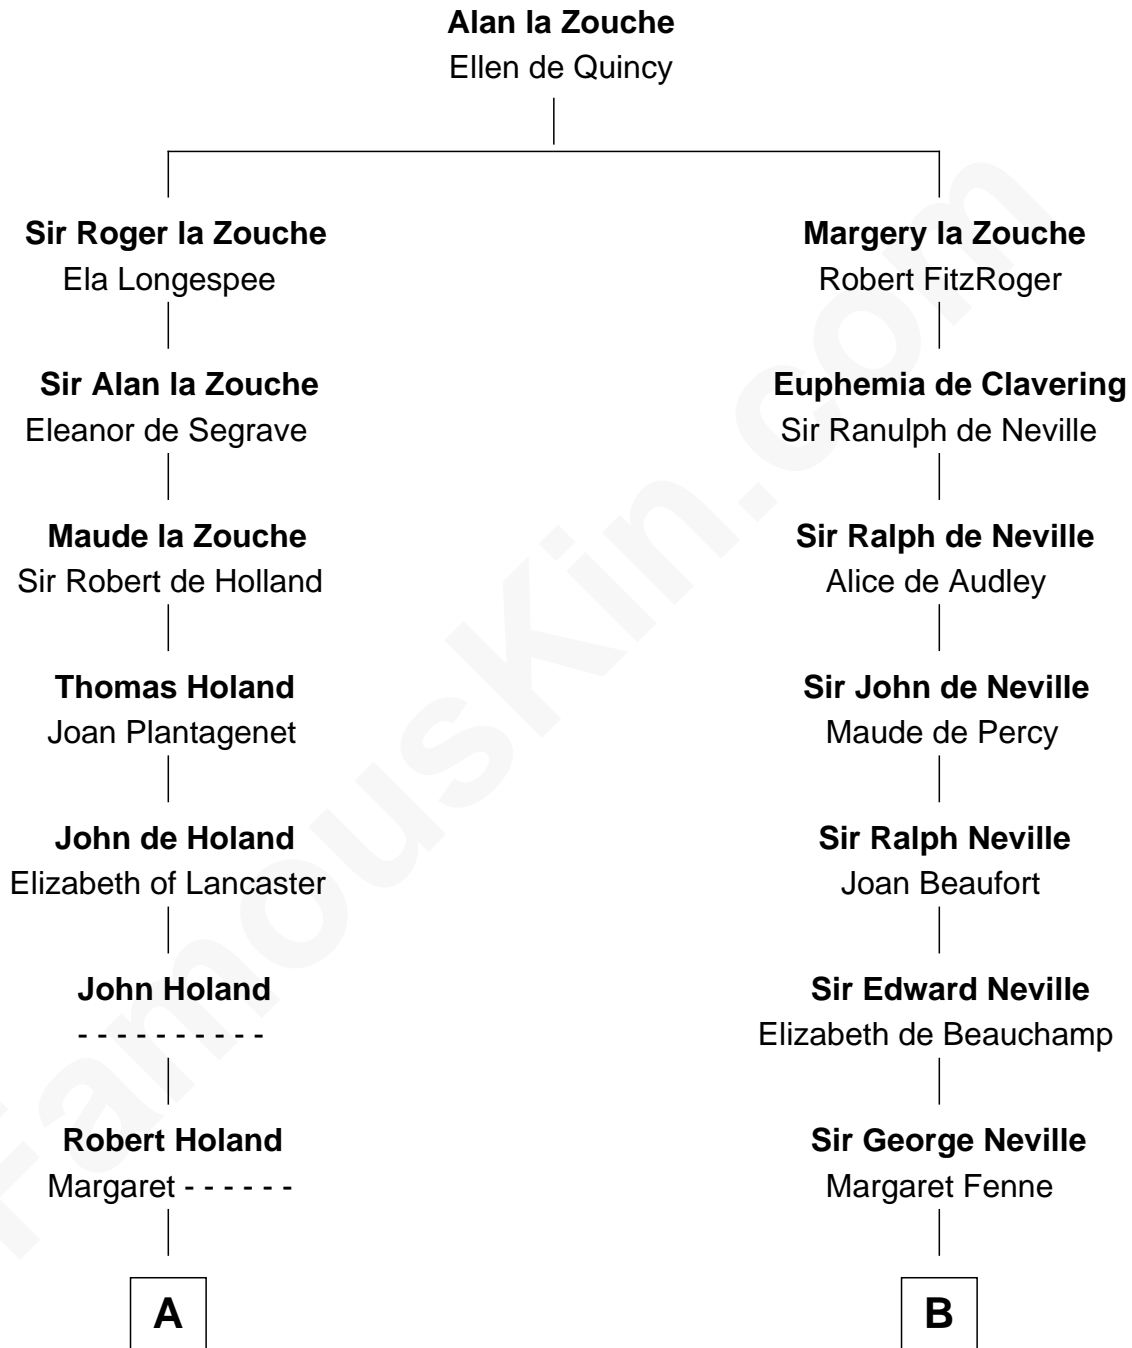

FamousKin.com Relationship Chart of

Juliette Gordon Low
Founder of the Girl Scouts

15th cousin 6 times removed of

John Carroll

Founder of Georgetown University

C

—
Alexander Wolcott

Frances Burbank

—
Frances Wolcott

Arthur William Magill

—
Juliette Augusta Magill

John Harris Kinzie

—
Eleanor Lytle Kinzie

William Washington Gordon

—
Juliette Gordon Low

Founder of the Girl Scouts