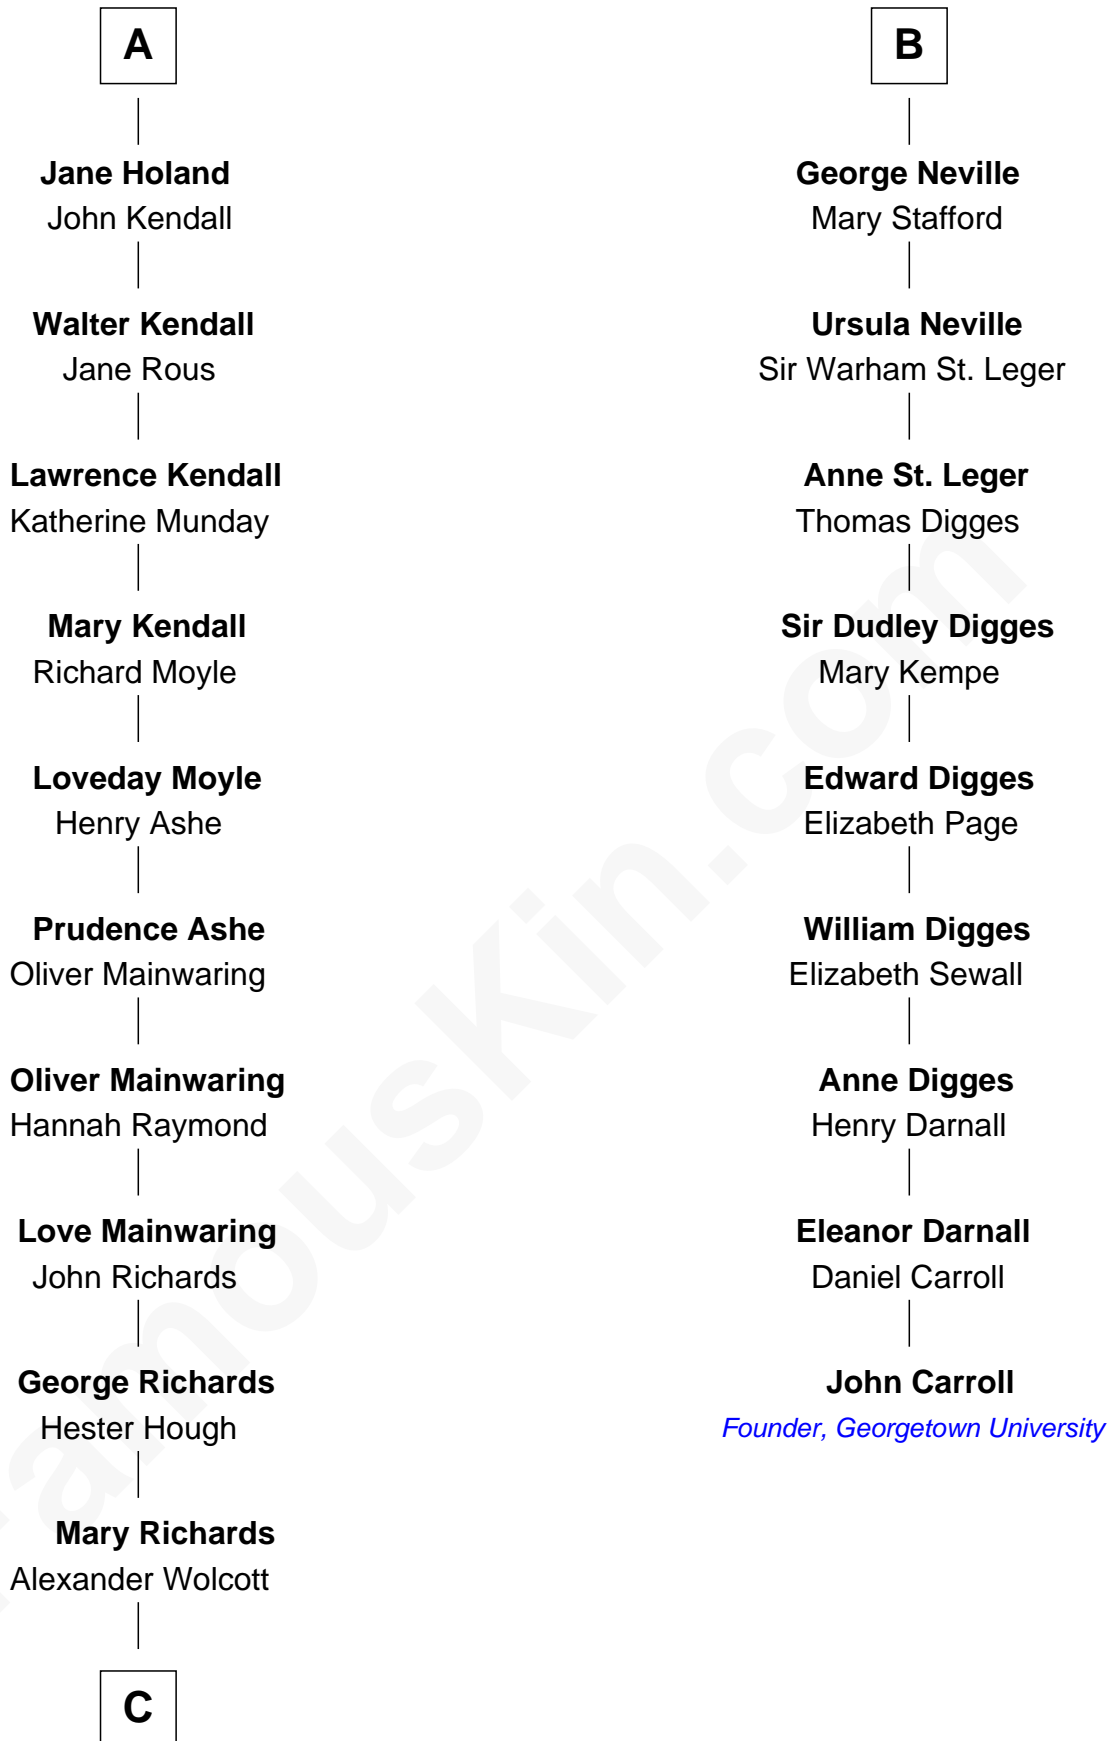

FamousKin.com Relationship Chart of

Juliette Gordon Low
Founder of the Girl Scouts

15th cousin 6 times removed of

John Carroll

Founder of Georgetown University

C

—
Alexander Wolcott

Frances Burbank

—
Frances Wolcott

Arthur William Magill

—
Juliette Augusta Magill

John Harris Kinzie

—
Eleanor Lytle Kinzie

William Washington Gordon

—
Juliette Gordon Low

Founder of the Girl Scouts