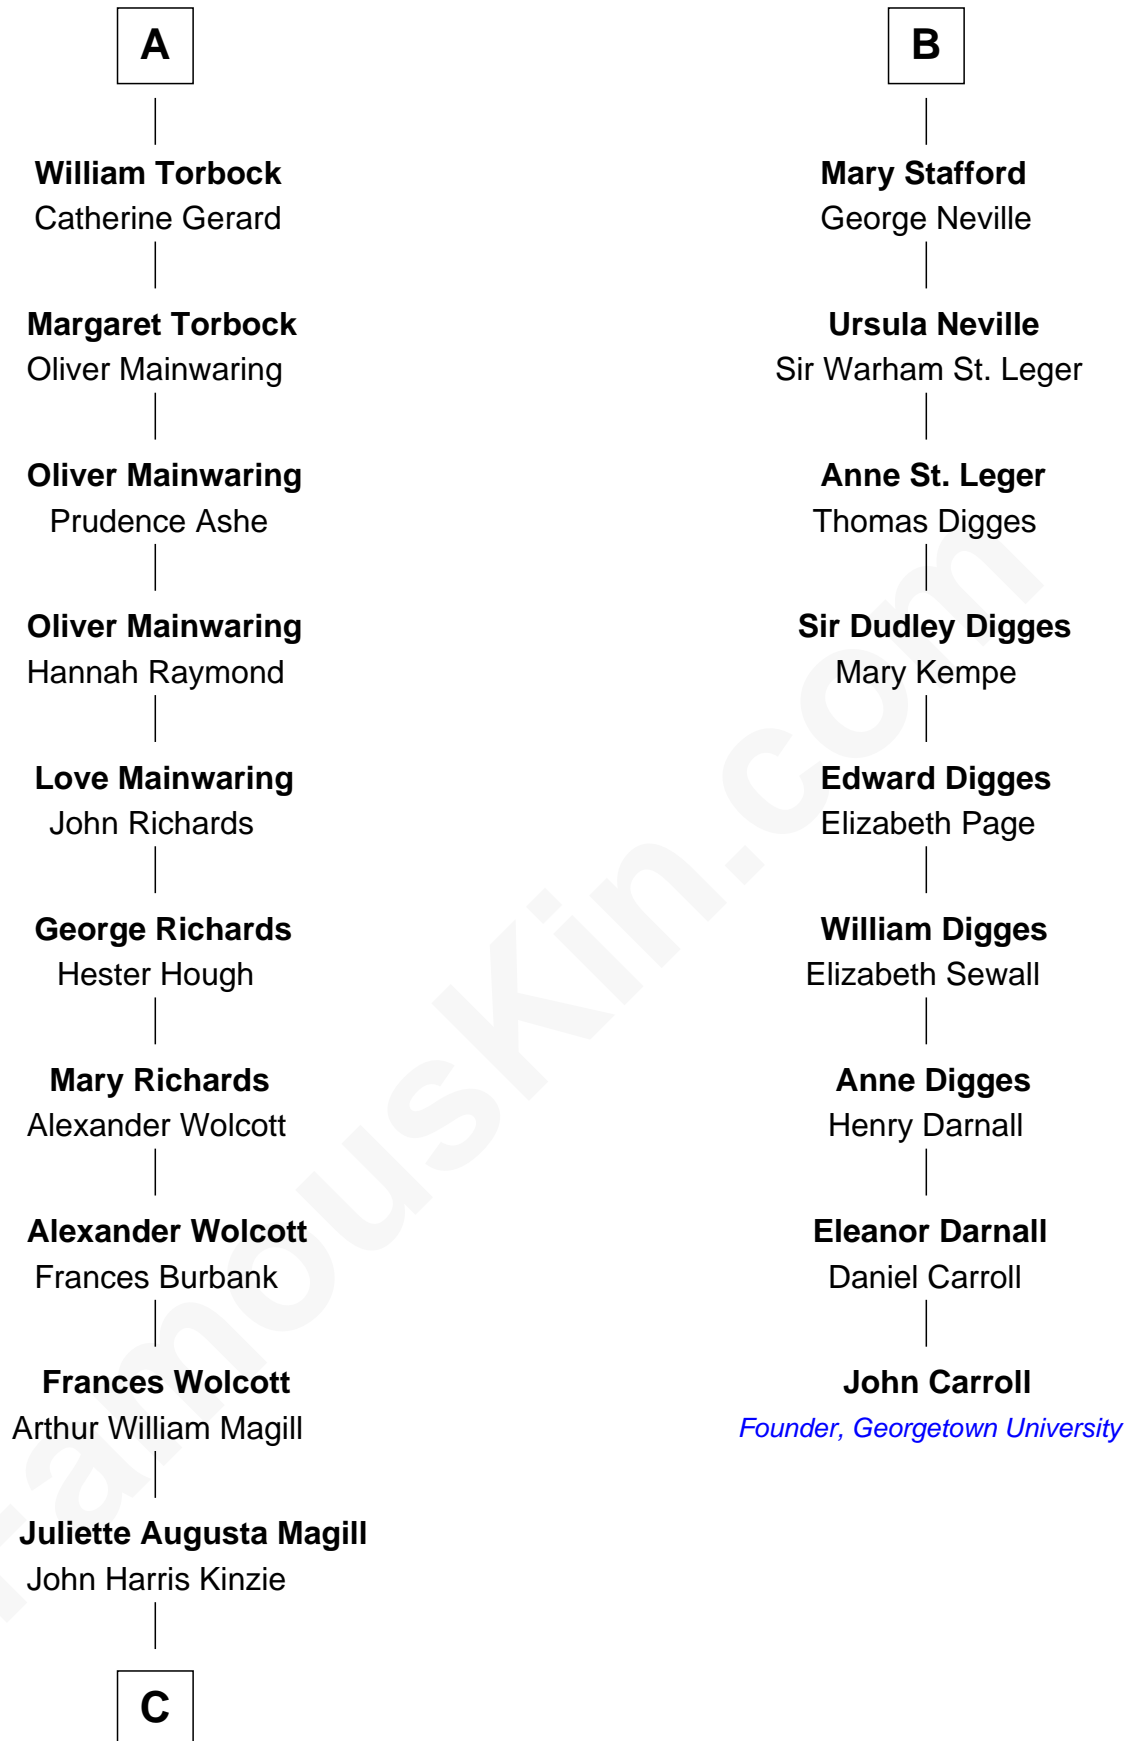

FamousKin.com Relationship Chart of

Juliette Gordon Low
Founder of the Girl Scouts

15th cousin 3 times removed of

John Carroll

Founder of Georgetown University

C

—
Eleanor Lytle Kinzie
William Washington Gordon

—
Juliette Gordon Low
Founder of the Girl Scouts

FamousKin.com