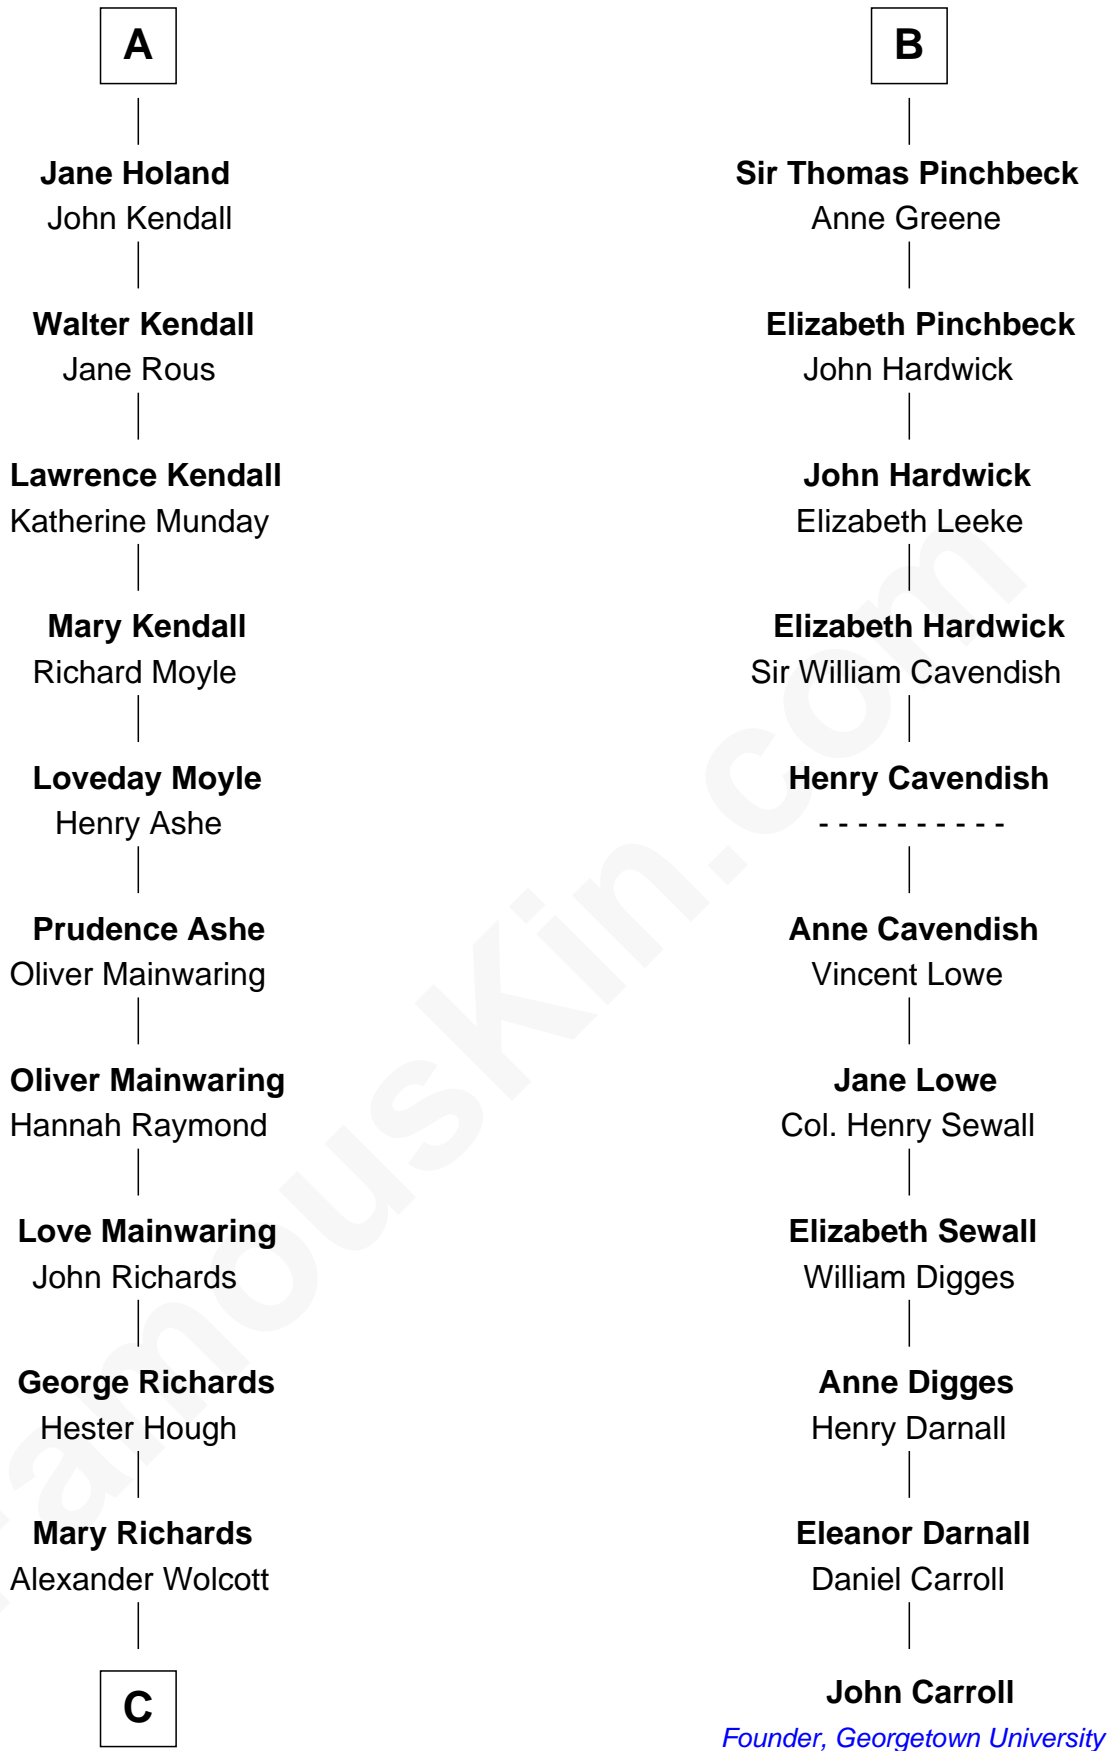

# FamousKin.com Relationship Chart of

**Juliette Gordon Low**  
*Founder of the Girl Scouts*

17th cousin 4 times removed of

**John Carroll**

*Founder of Georgetown University*

**C**

—  
**Alexander Wolcott**

Frances Burbank

—  
**Frances Wolcott**

Arthur William Magill

—  
**Juliette Augusta Magill**

John Harris Kinzie

—  
**Eleanor Lytle Kinzie**

William Washington Gordon

—  
**Juliette Gordon Low**

*Founder of the Girl Scouts*

FamousKin.com