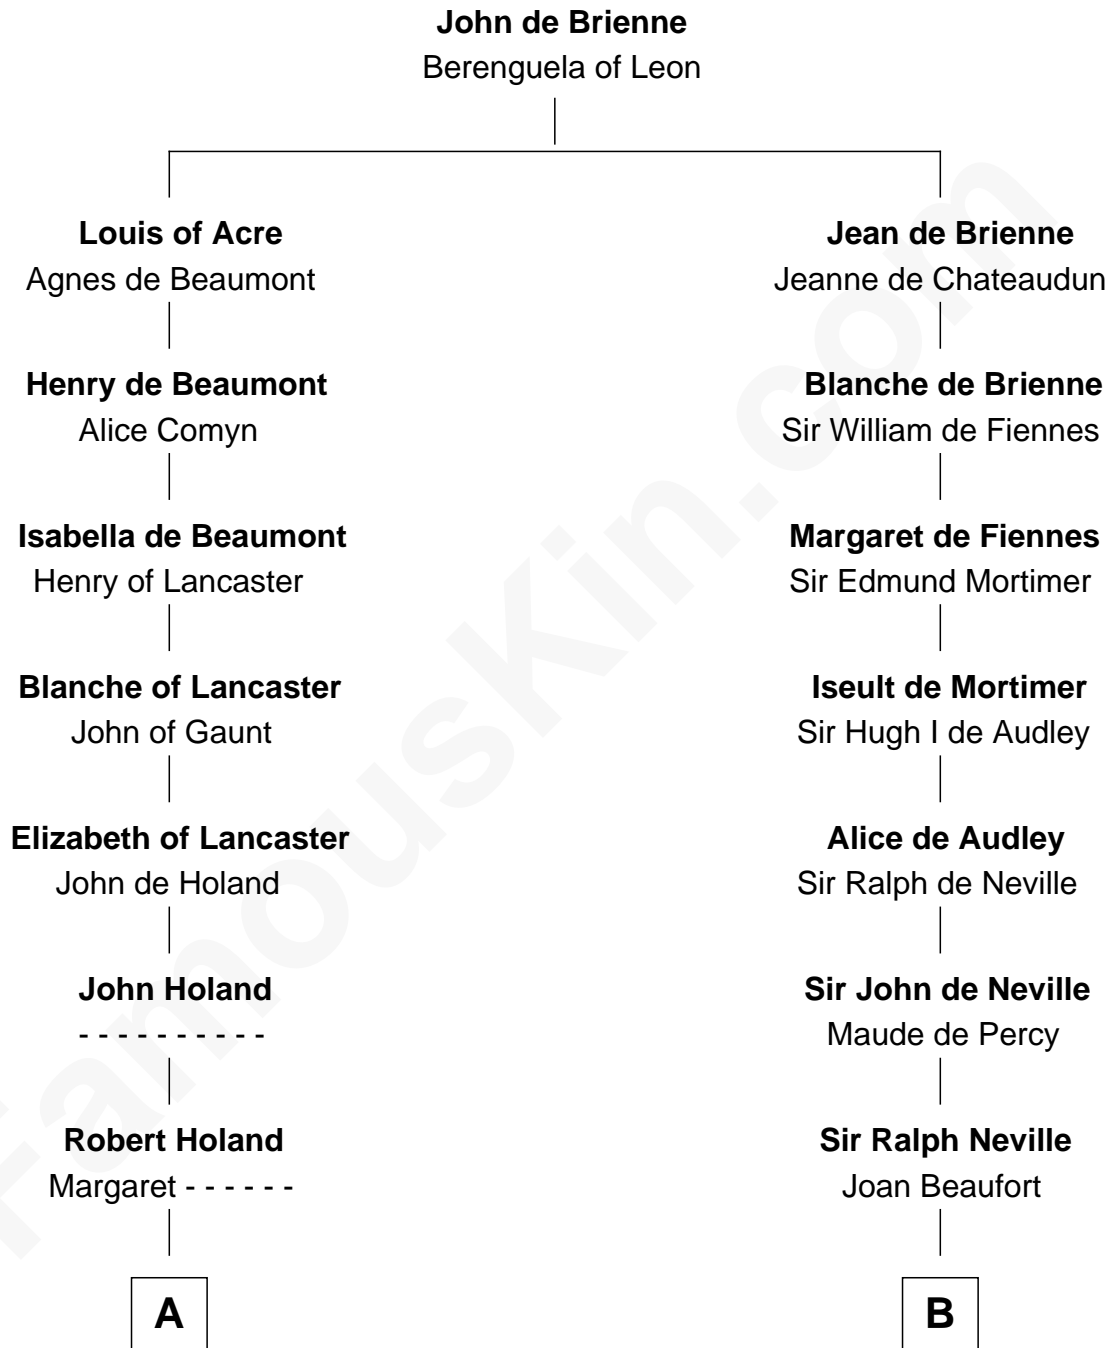

FamousKin.com Relationship Chart of

Juliette Gordon Low
Founder of the Girl Scouts

17th cousin 4 times removed of

John Carroll

Founder of Georgetown University

C

—
Alexander Wolcott

Frances Burbank

—
Frances Wolcott

Arthur William Magill

—
Juliette Augusta Magill

John Harris Kinzie

—
Eleanor Lytle Kinzie

William Washington Gordon

—
Juliette Gordon Low

Founder of the Girl Scouts