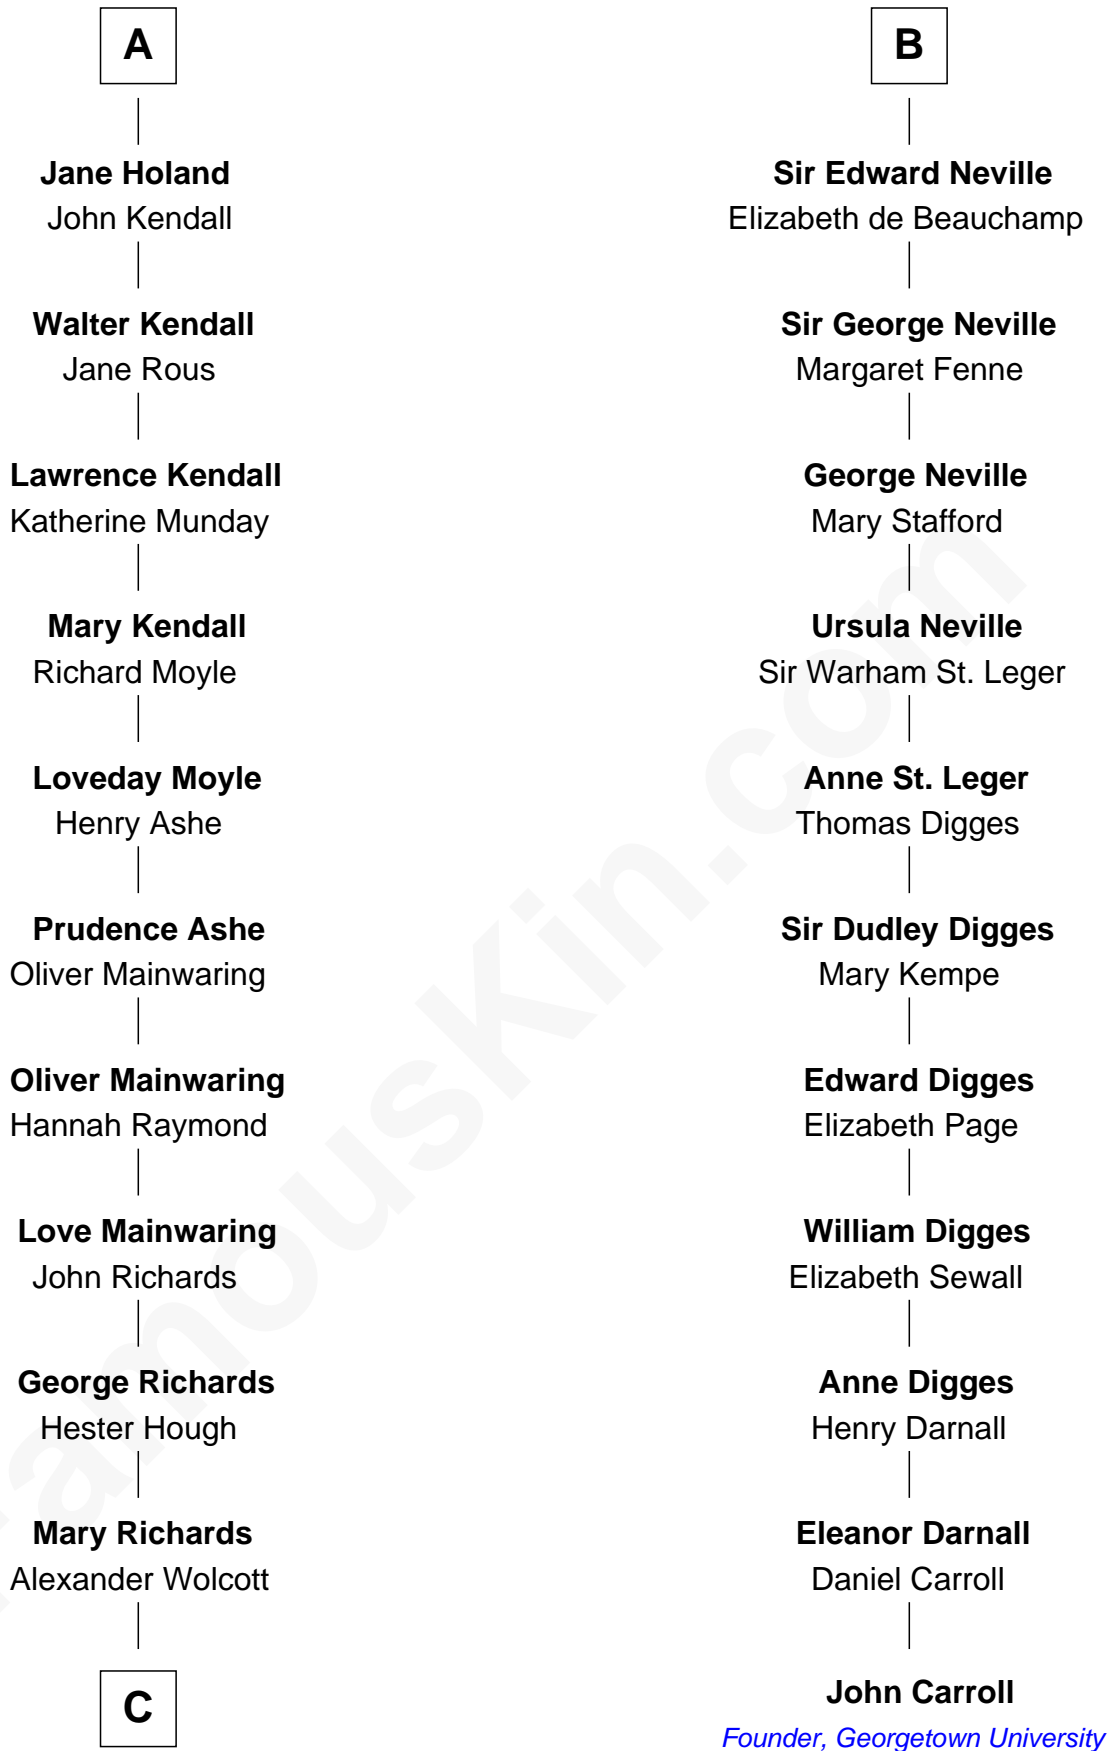

FamousKin.com Relationship Chart of

Juliette Gordon Low
Founder of the Girl Scouts

17th cousin 4 times removed of

John Carroll

Founder of Georgetown University

C

—
Alexander Wolcott

Frances Burbank

—
Frances Wolcott

Arthur William Magill

—
Juliette Augusta Magill

John Harris Kinzie

—
Eleanor Lytle Kinzie

William Washington Gordon

—
Juliette Gordon Low

Founder of the Girl Scouts