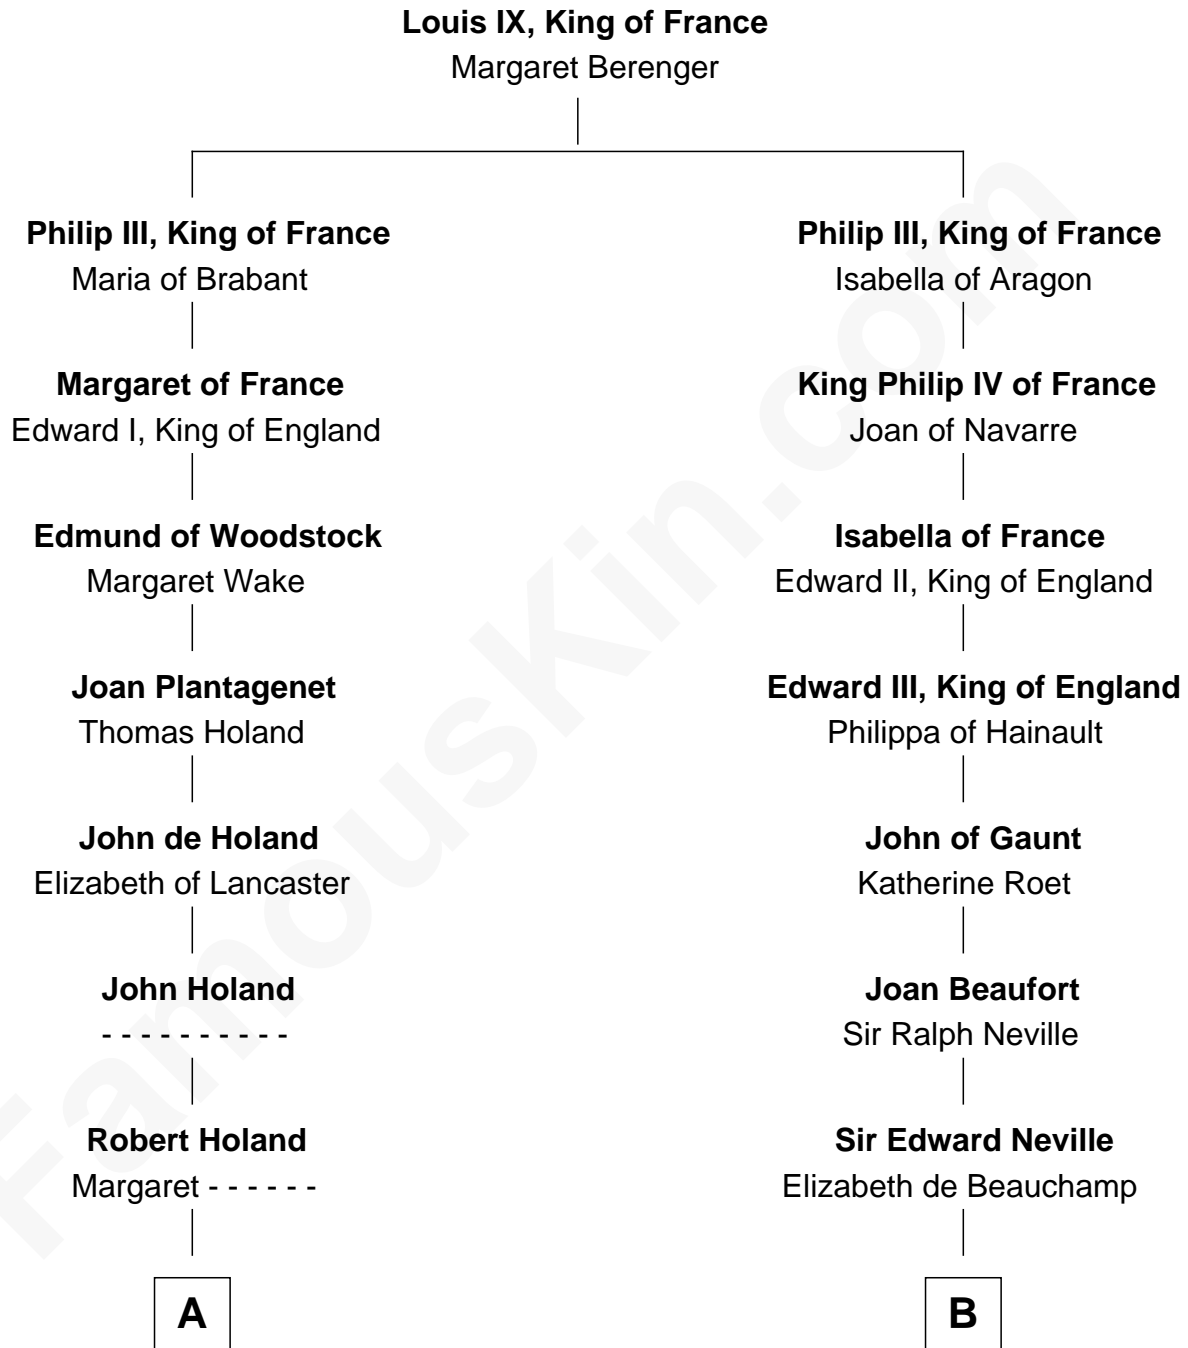

FamousKin.com Relationship Chart of

Juliette Gordon Low
Founder of the Girl Scouts

16th cousin 5 times removed of

John Carroll

Founder of Georgetown University

C

—
Alexander Wolcott

Frances Burbank