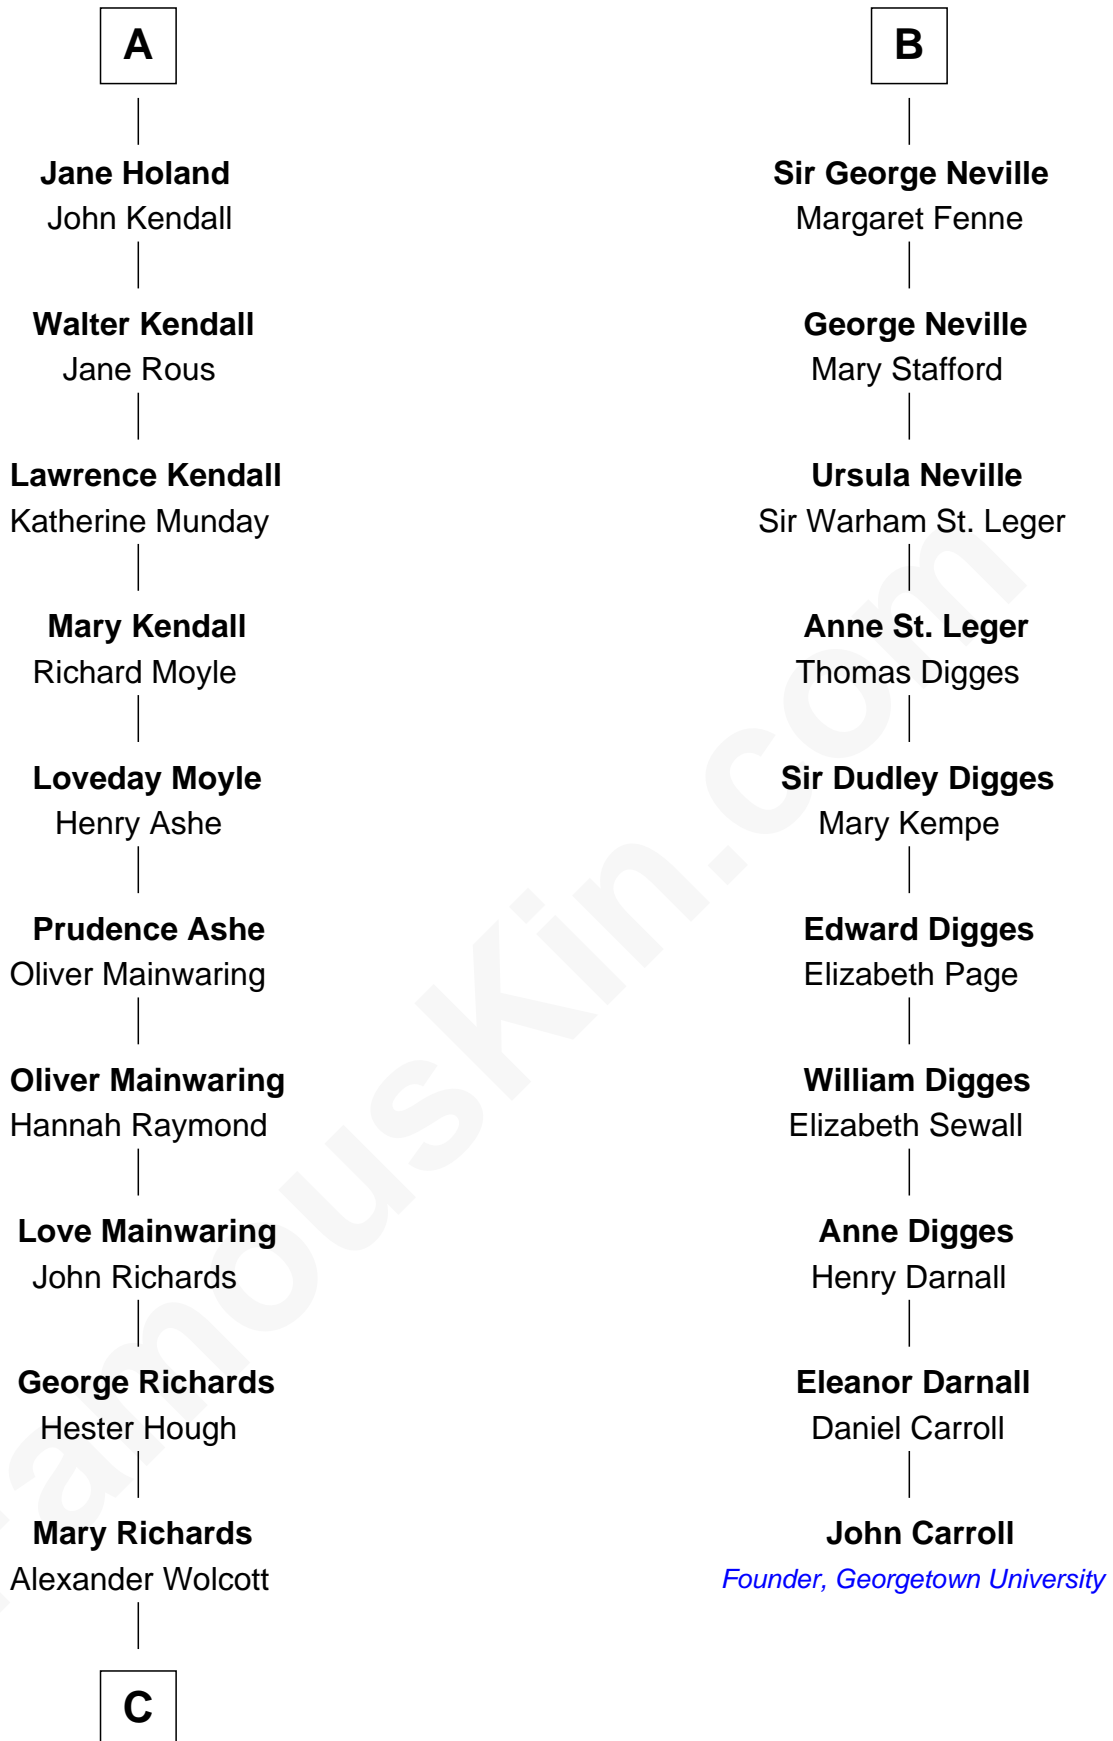

FamousKin.com Relationship Chart of

Juliette Gordon Low
Founder of the Girl Scouts

16th cousin 5 times removed of

John Carroll

Founder of Georgetown University

C

—
Alexander Wolcott

Frances Burbank

—
Frances Wolcott

Arthur William Magill

—
Juliette Augusta Magill

John Harris Kinzie

—
Eleanor Lytle Kinzie

William Washington Gordon

—
Juliette Gordon Low

Founder of the Girl Scouts