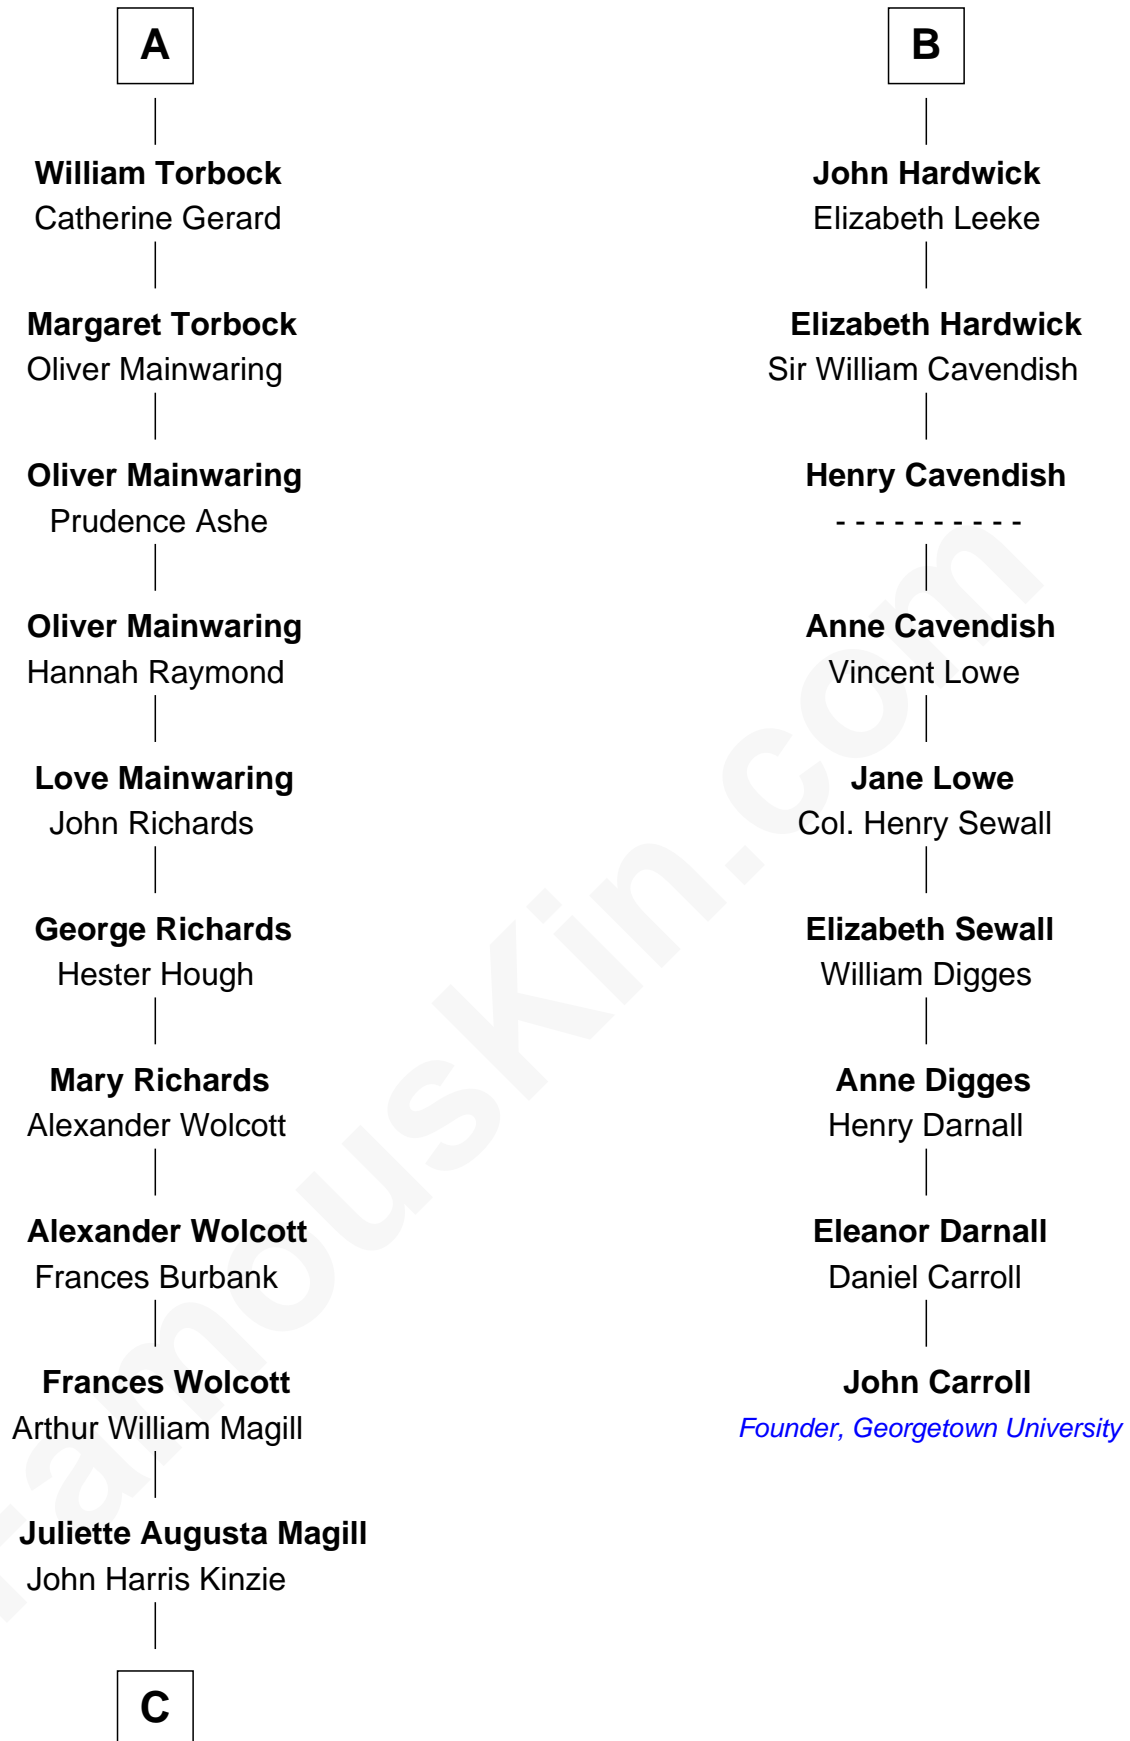

FamousKin.com Relationship Chart of

Juliette Gordon Low
Founder of the Girl Scouts

15th cousin 3 times removed of

John Carroll

Founder of Georgetown University

C

Eleanor Lytle Kinzie
William Washington Gordon