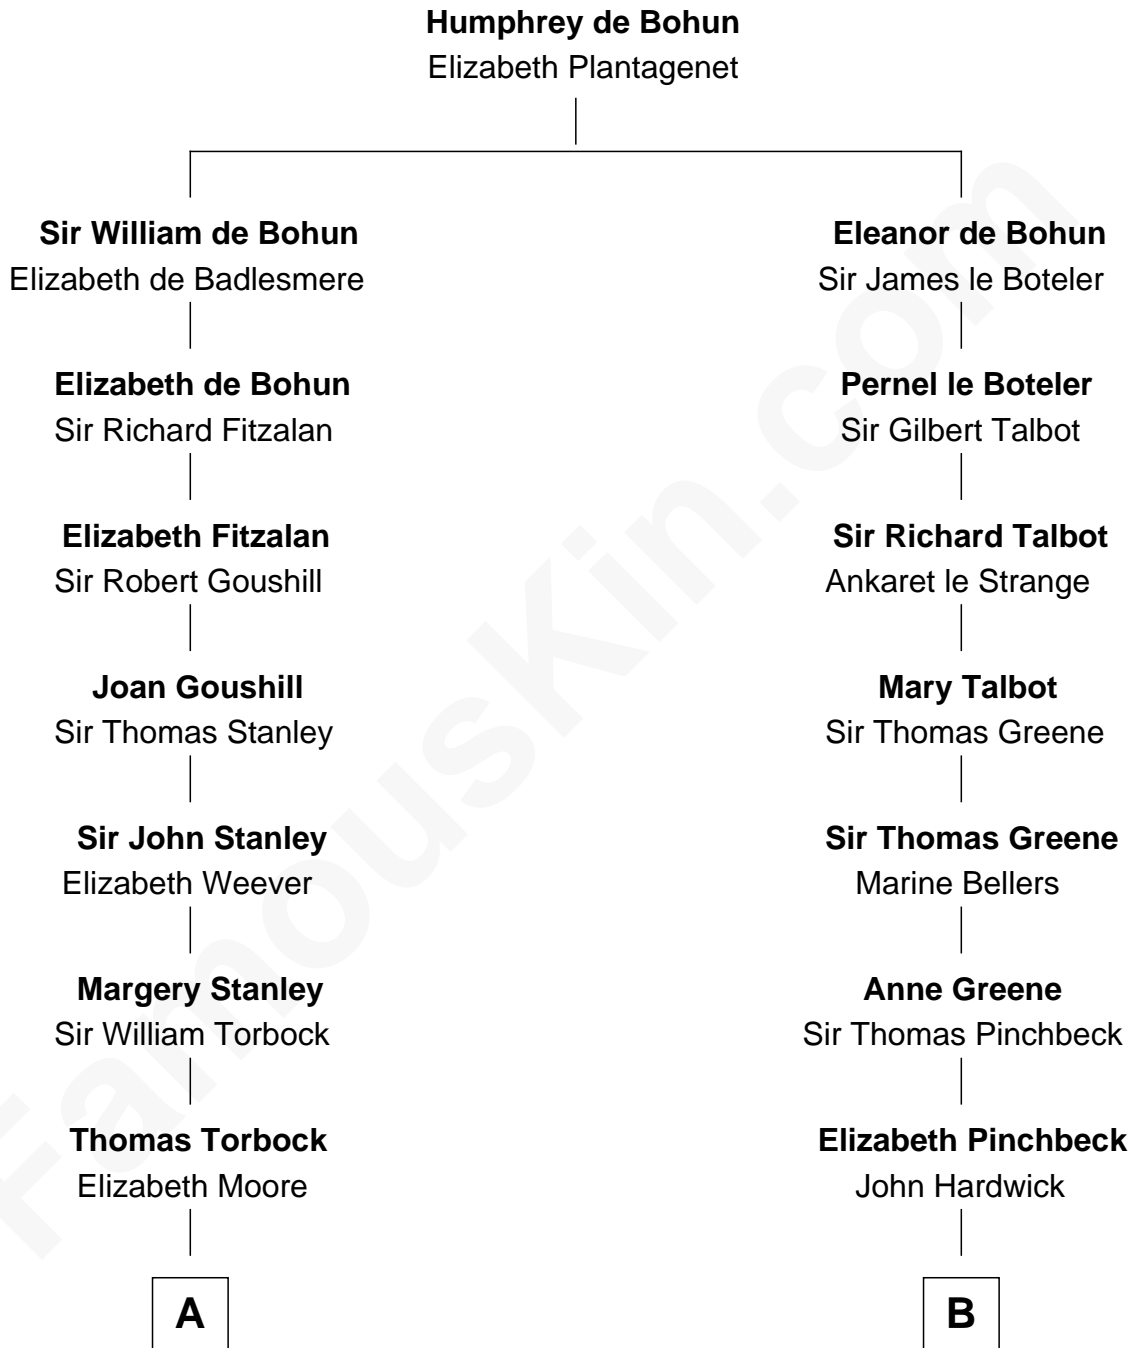

FamousKin.com Relationship Chart of

Juliette Gordon Low
Founder of the Girl Scouts

15th cousin 3 times removed of

John Carroll

Founder of Georgetown University

C

Eleanor Lytle Kinzie
William Washington Gordon

Juliette Gordon Low
Founder of the Girl Scouts

FamousKin.com