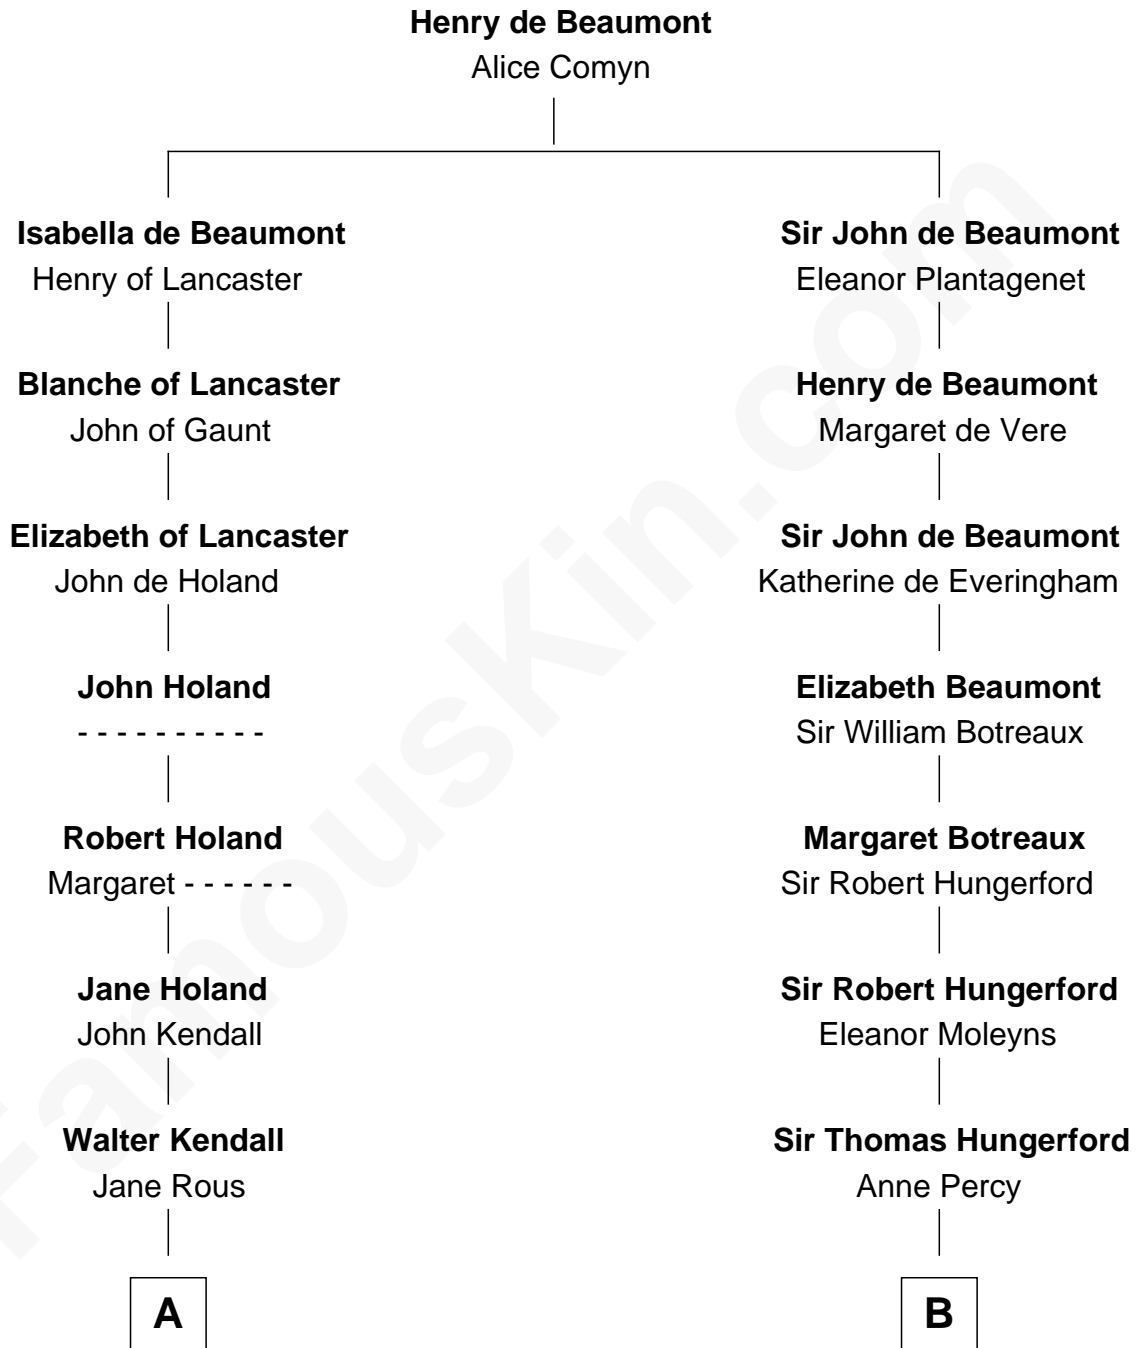

# FamousKin.com Relationship Chart of

**Juliette Gordon Low**  
*Founder of the Girl Scouts*

19th cousin 1 time removed of

**E. M. Forster**  
*English Novelist*

**C**

**Juliette Augusta Magill**

John Harris Kinzie

**Eleanor Lytle Kinzie**

William Washington Gordon

**Juliette Gordon Low**

*Founder of the Girl Scouts*

**D**

**Henry Thornton**

Marianne Sykes

**Laura Thornton**

Charles Forster

**Edward Morgan Llewellyn Forster**

Alice Clara Whichelo

**E. M. Forster**

*English Novelist*

FamousKin.com