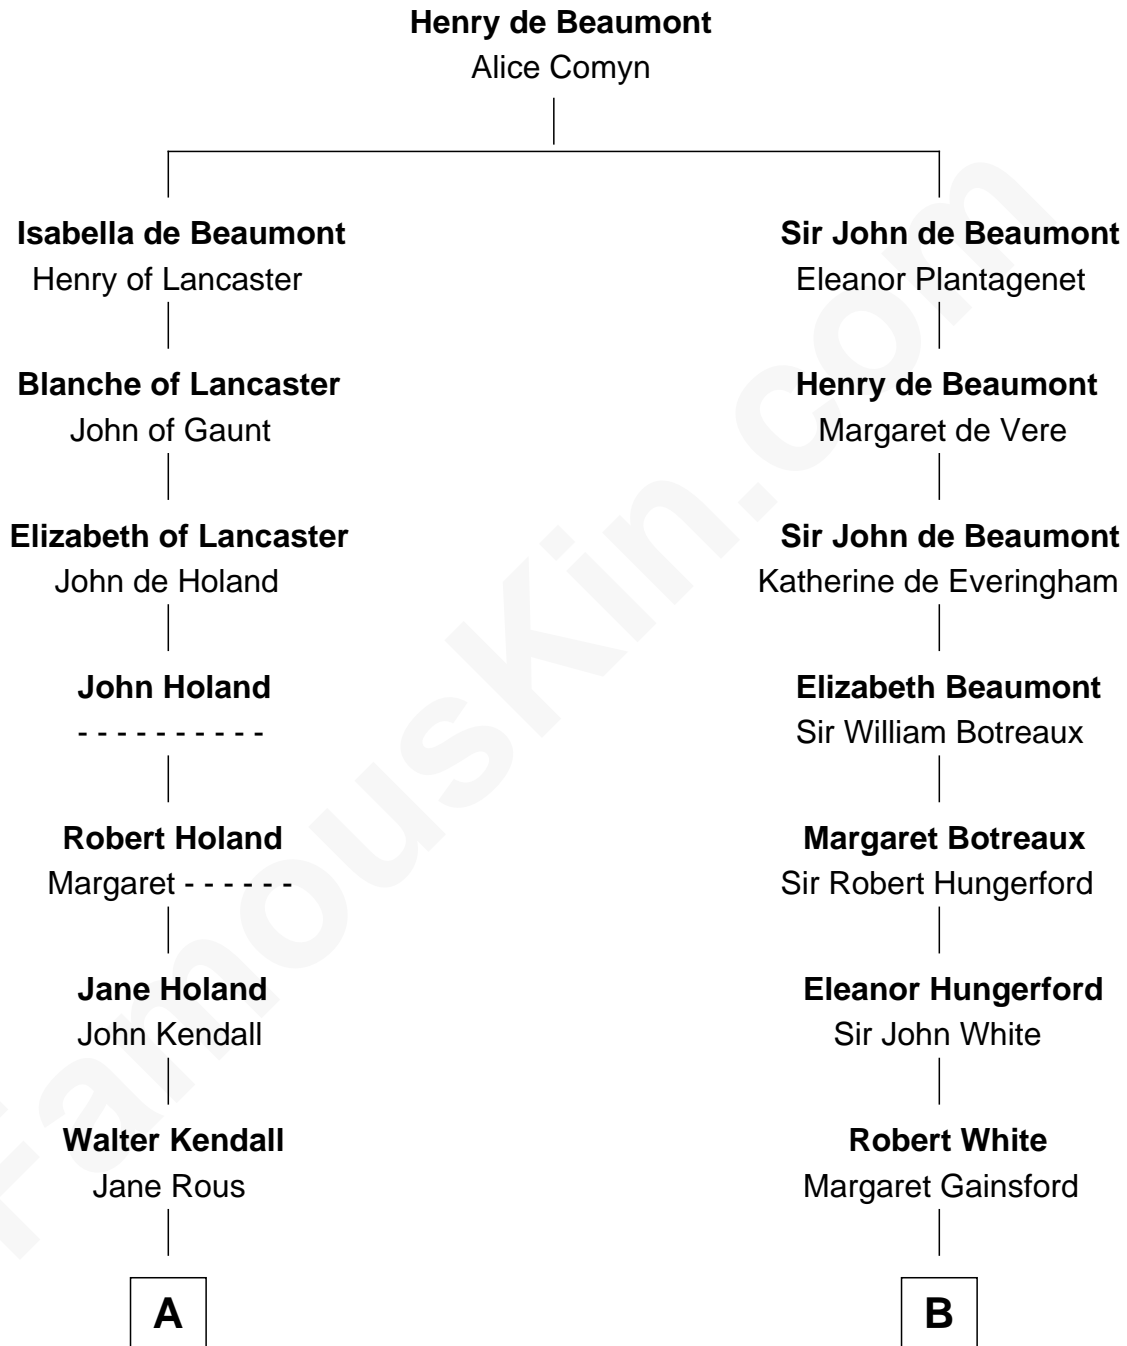

FamousKin.com Relationship Chart of

Juliette Gordon Low
Founder of the Girl Scouts

19th cousin 1 time removed of

Susana Ferrari Billinghamurst
Argentine Aviation Pioneer

C

Juliette Augusta Magill

John Harris Kinzie

Eleanor Lytle Kinzie

William Washington Gordon

Juliette Gordon Low

Founder of the Girl Scouts

D

Daniel Mariano Billinghamurst

Mercedes Merzano

Lisandro Billinghamurst

Ana Kidd

Rosa Laureana Billinghamurst

Alfredo Ferrari

Susana Ferrari Billinghamurst

Argentine Aviation Pioneer

FamousKin.com