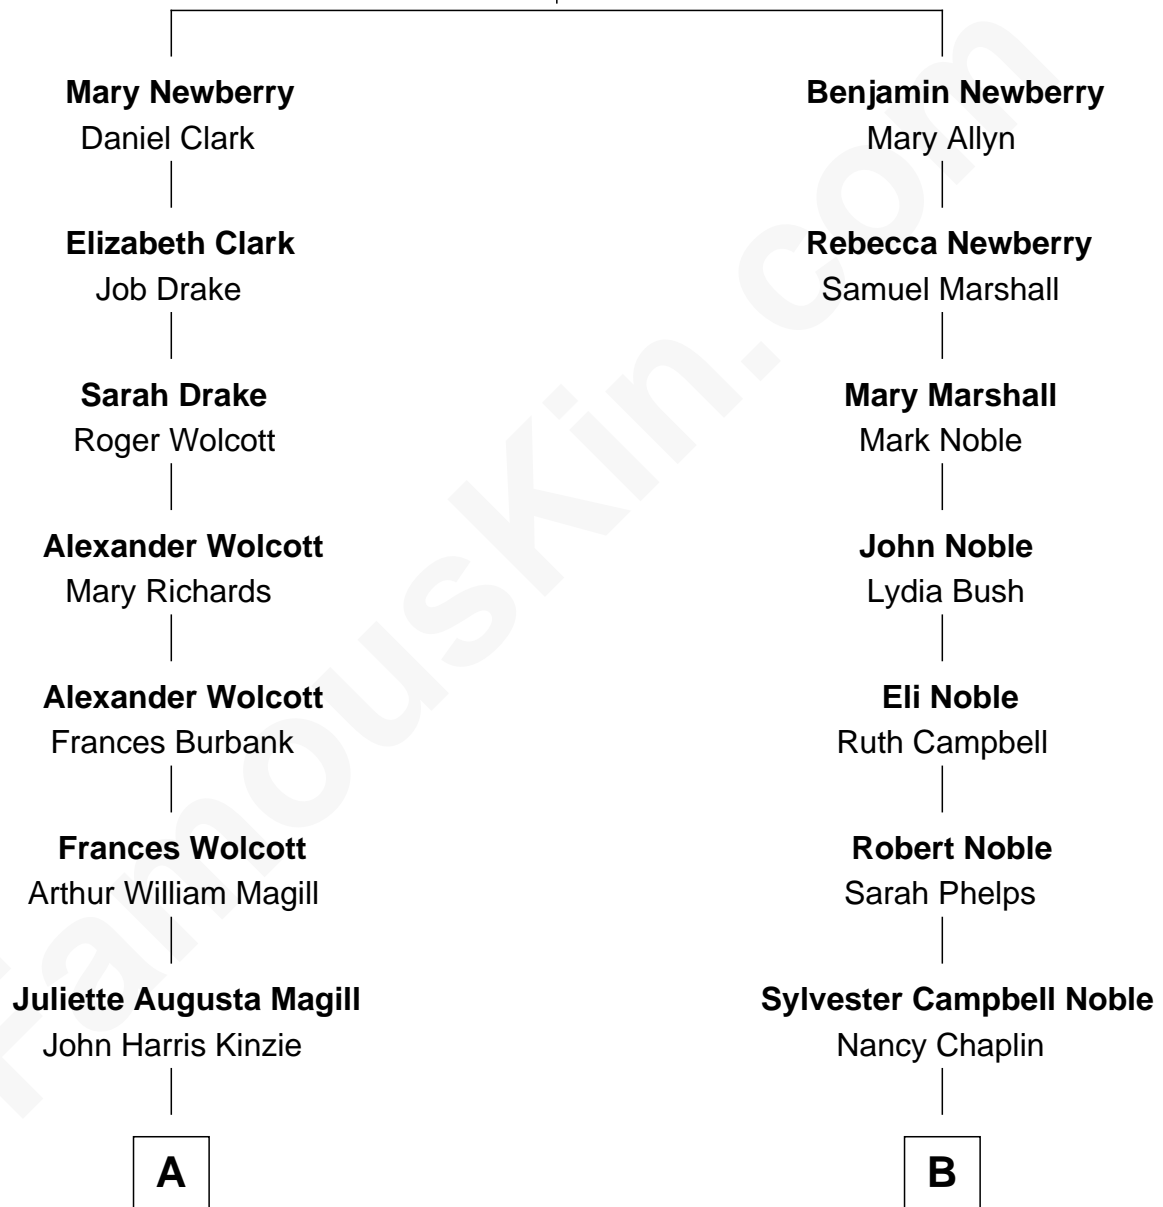

FamousKin.com Relationship Chart of

Juliette Gordon Low
Founder of the Girl Scouts

8th cousin of

Eugene Foss
45th Governor of Massachusetts

Thomas Newberry
Joan Dabinott

A

Eleanor Lytle Kinzie
William Washington Gordon

Juliette Gordon Low
Founder of the Girl Scouts

B

Marcia Cordelia Noble
George Edmund Foss

Eugene Foss
45th Governor of Massachusetts

FamousKin.com