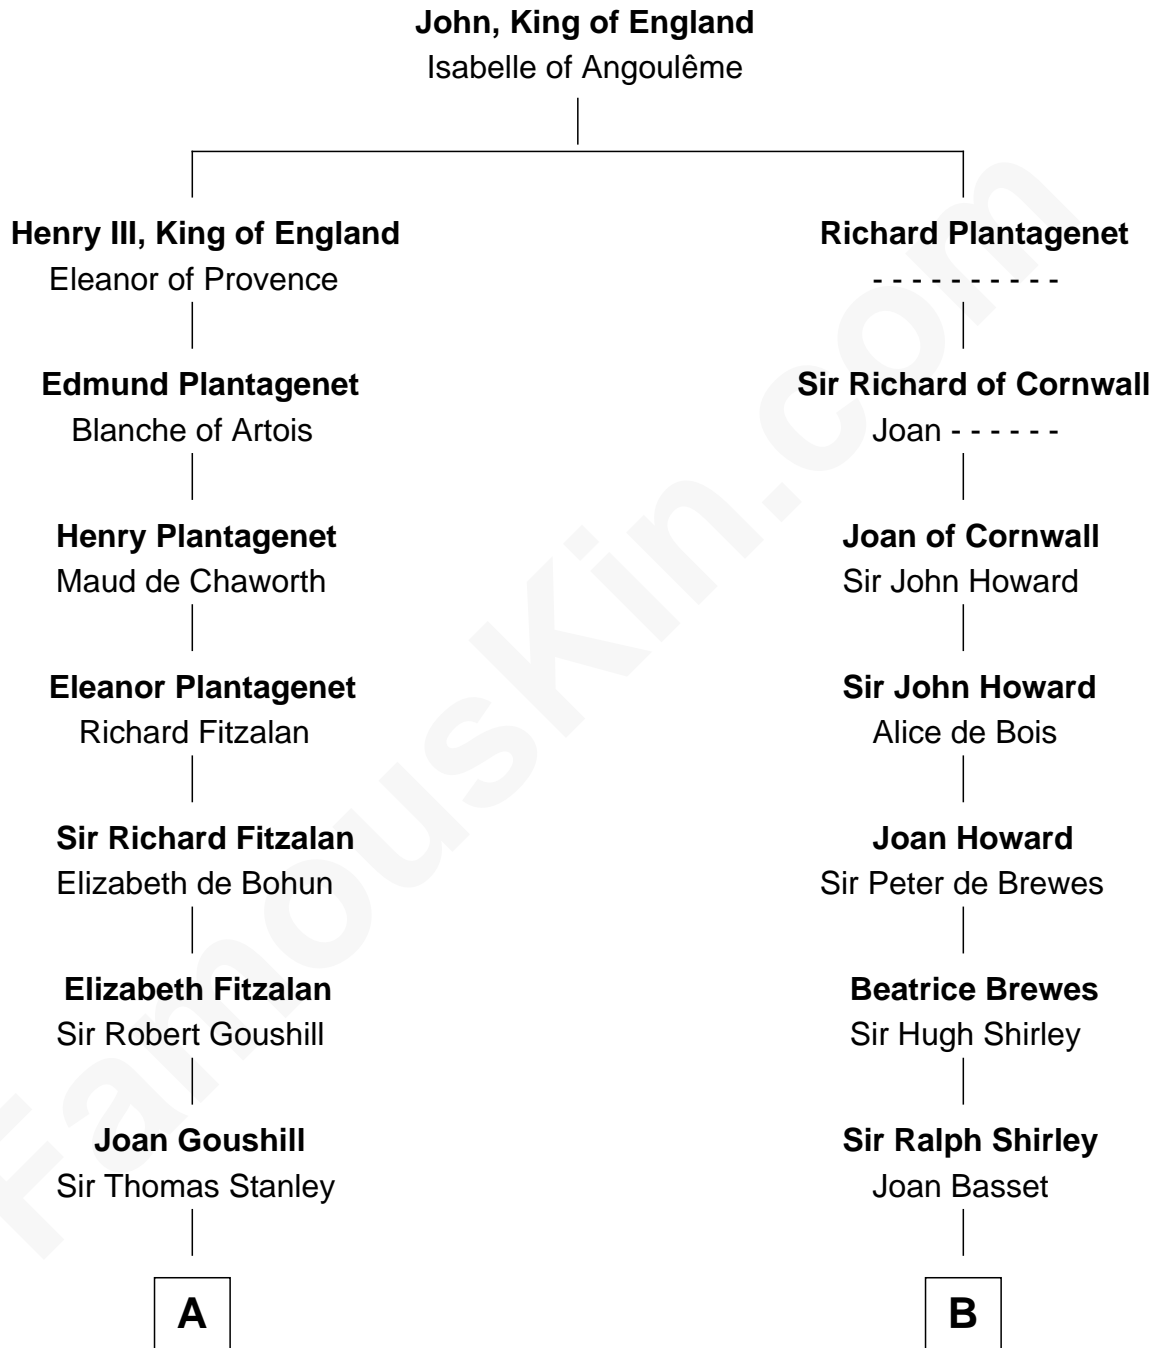

FamousKin.com Relationship Chart of

Juliette Gordon Low
Founder of the Girl Scouts

20th cousin 1 time removed of

Eugene Foss

45th Governor of Massachusetts

C

Alexander Wolcott

Frances Burbank

Frances Wolcott

Arthur William Magill

Juliette Augusta Magill

John Harris Kinzie

Eleanor Lytle Kinzie

William Washington Gordon

Juliette Gordon Low

Founder of the Girl Scouts

45th Governor of Massachusetts