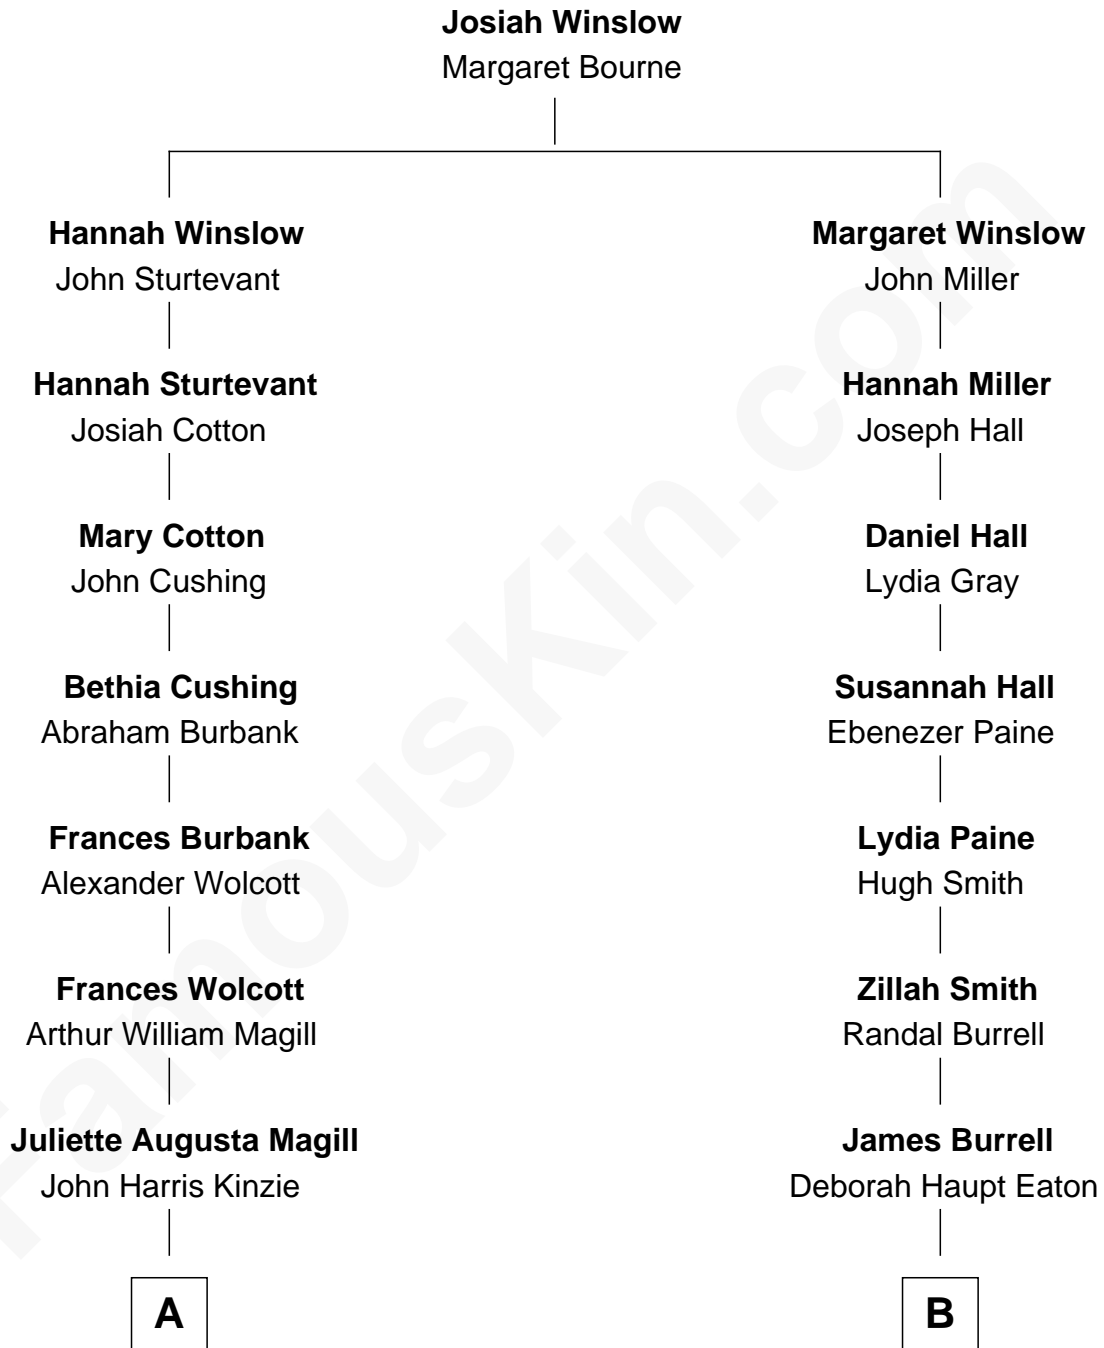

FamousKin.com Relationship Chart of

Juliette Gordon Low
Founder of the Girl Scouts

8th cousin of

Merrill C. Meigs
Publisher, Chicago Herald & Examiner

A

Eleanor Lytle Kinzie
William Washington Gordon

Juliette Gordon Low
Founder of the Girl Scouts